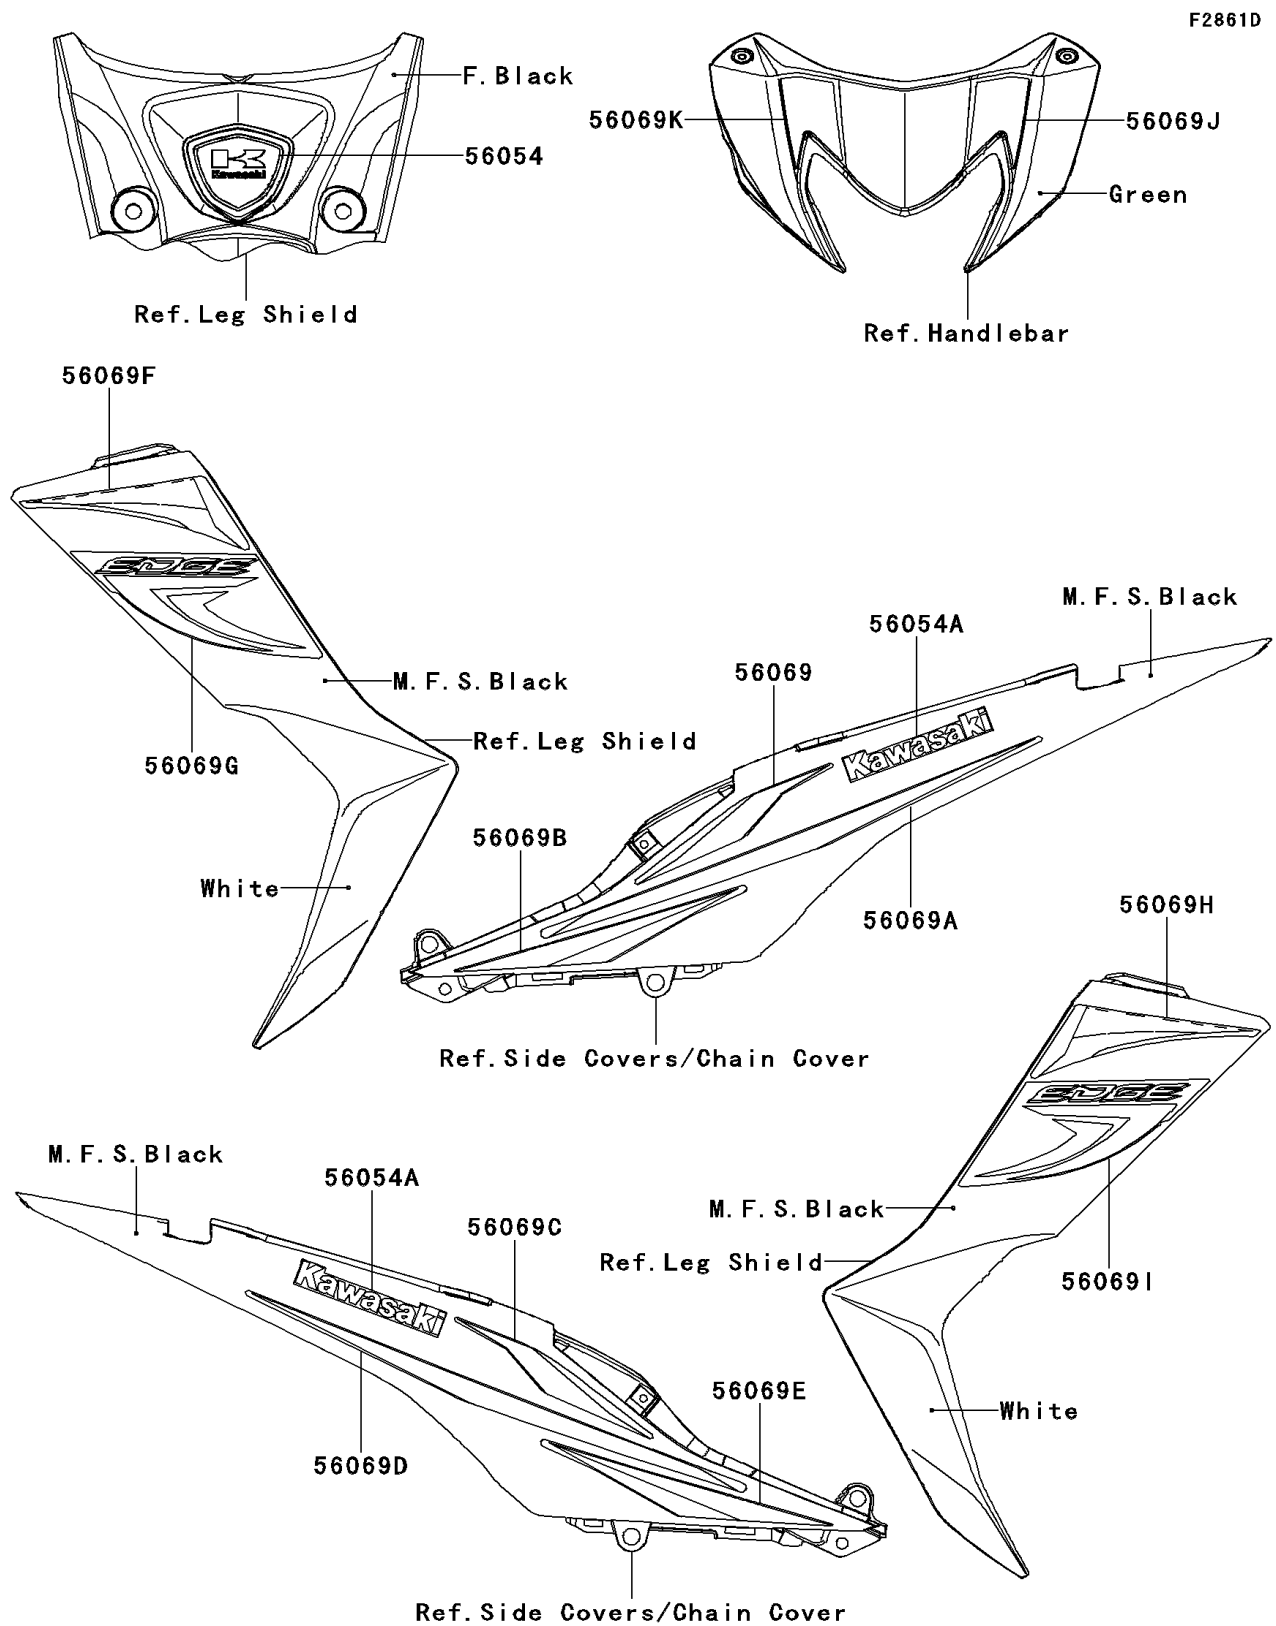

2012 EDGE VR PARTS DIAGRAM

Decals(L.Green)(SCF)

2012 EDGE VR PARTS LIST

Decals(L.Green)(SCF)

ITEM NAME	PART NUMBER	QUANTITY
MARK,FR COVER,TOP,K (Ref # 56054)	56054-0514	1
MARK,TAIL COVER,KAWASAKI (Ref # 56054A)	56054-0996	1
PATTERN,TAIL COVER,UPP,LH (Ref # 56069)	56069-1963	1
PATTERN,TAIL COVER,CNT,LH (Ref # 56069A)	56069-1964	1
PATTERN,TAIL COVER,LWR,LH (Ref # 56069B)	56069-1965	1
PATTERN,TAIL COVER,UPP,RH (Ref # 56069C)	56069-1966	1
PATTERN,TAIL COVER,CNT,RH (Ref # 56069D)	56069-1967	1
PATTERN,TAIL COVER,LWR,RH (Ref # 56069E)	56069-1968	1
PATTERN,COWLING,UPP,LH (Ref # 56069F)	56069-1969	1
PATTERN,COWLING,LWR,LH (Ref # 56069G)	56069-1970	1
PATTERN,COWLING,UPP,RH (Ref # 56069H)	56069-1971	1
PATTERN,COWLING,LWR,RH (Ref # 56069I)	56069-1972	1
PATTERN,HANDLE COVER,LH (Ref # 56069J)	56069-1973	1
PATTERN,HANDLE COVER,RH (Ref # 56069K)	56069-1974	1