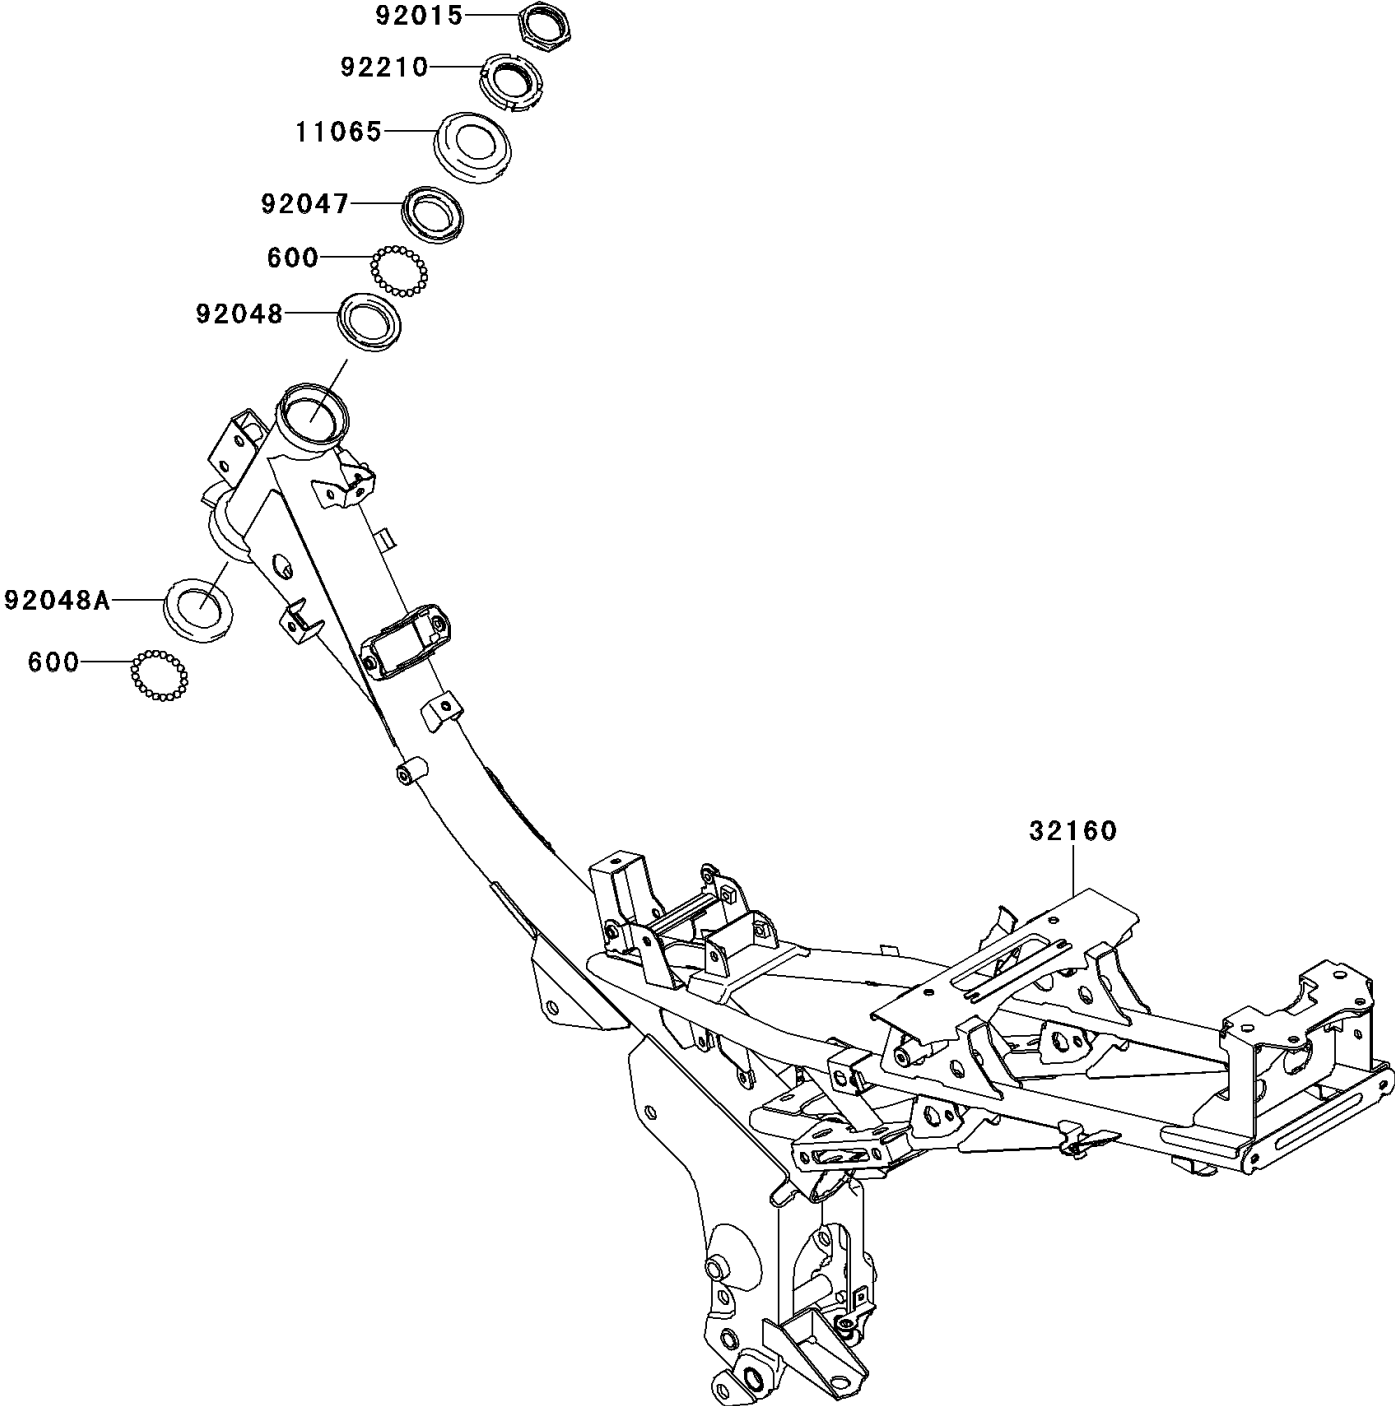

2012 EDGE VR PARTS DIAGRAM

Frame

F2120

2012 EDGE VR PARTS LIST

Frame

ITEM NAME	PART NUMBER	QUANTITY
BALL-STEEL,1/4 (Ref # 600)	600A0800	1
CAP,STEERING STEM (Ref # 11065)	11065-0352	1
FRAME-COMP (Ref # 32160)	32160-0609	1
NUT,30MM (Ref # 92015)	92015-1901	1
RACE,STEERING STEM BEARING (Ref # 92047)	92047-011	1
RACE,STEERING STEM BEARING (Ref # 92048)	92048-006	1
RACE,STEERING STEM BEARING (Ref # 92048A)	92048-008	1
NUT,STEERING STEM,30MM (Ref # 92210)	92210-1378	1