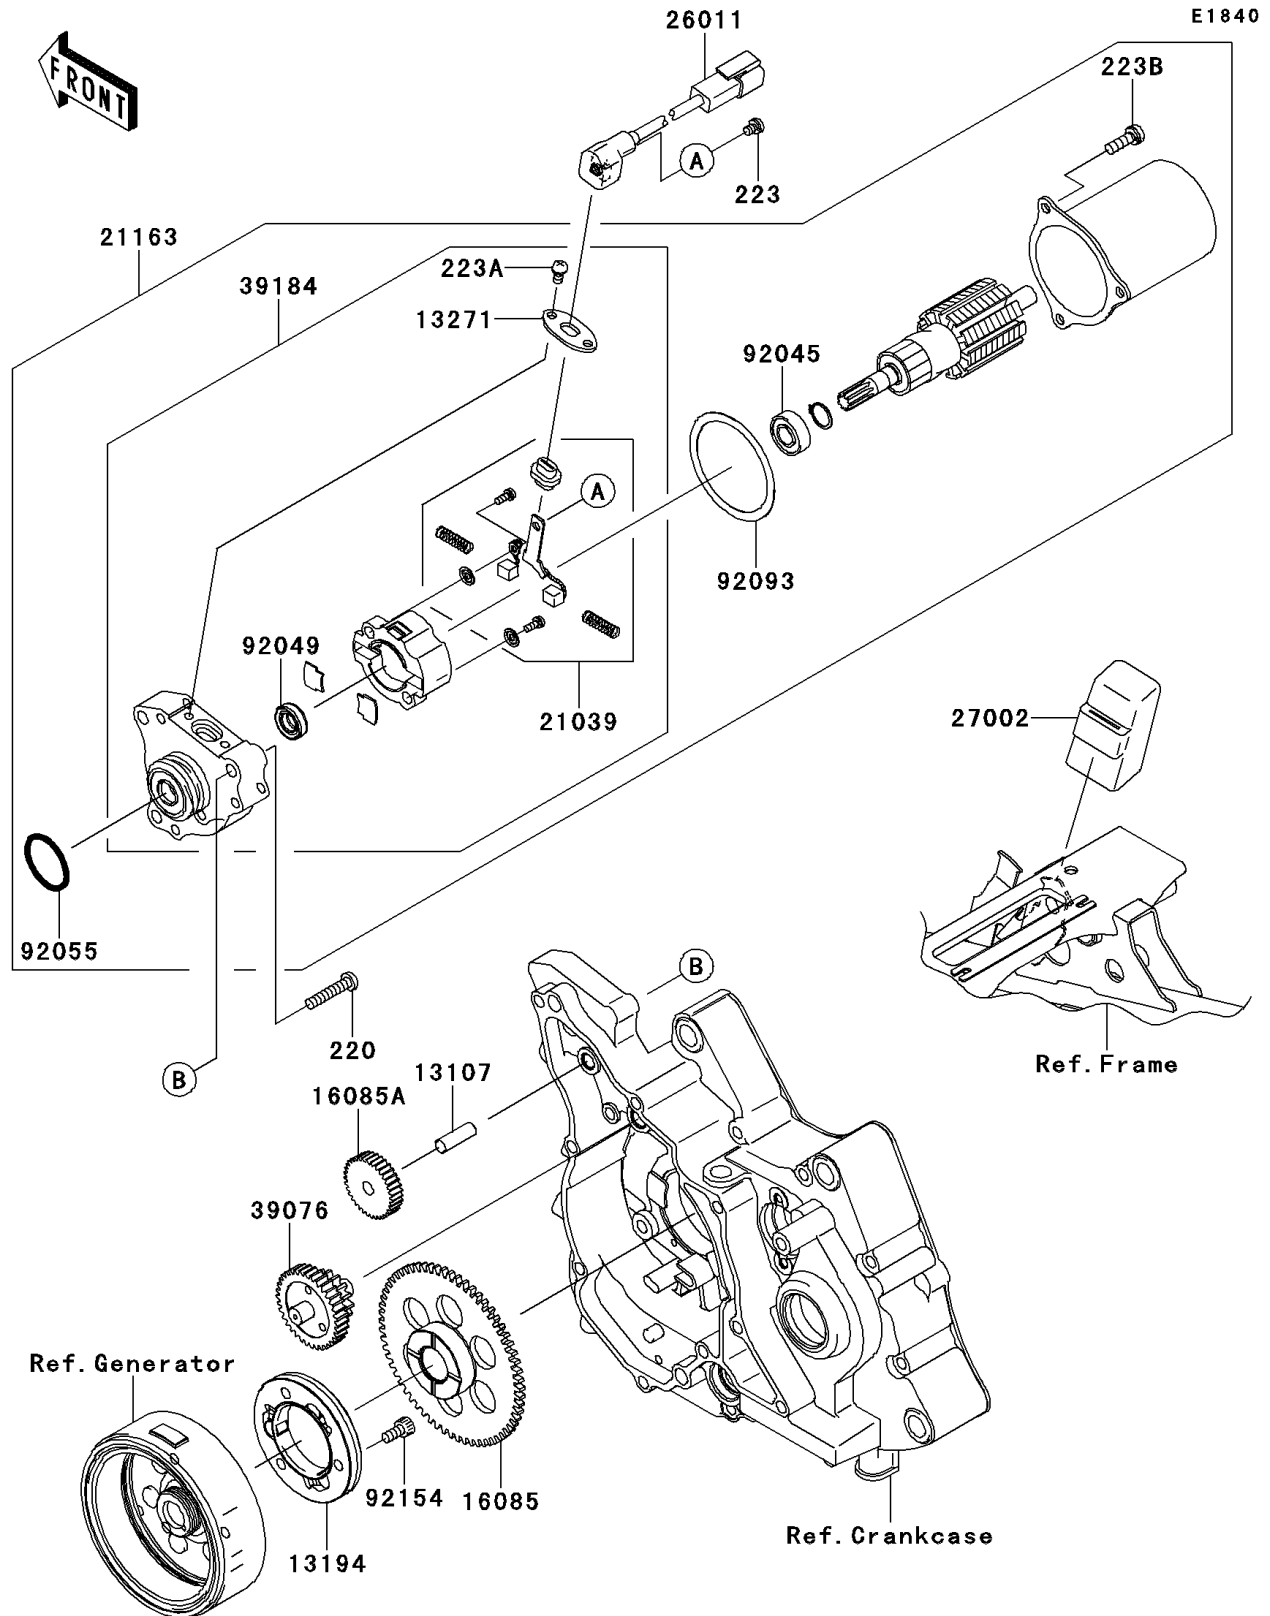

## 2012 EDGE VR PARTS DIAGRAM

Starter Motor

## 2012 EDGE VR PARTS LIST

Starter Motor

ITEM NAME	PART NUMBER	QUANTITY
SCREW-PAN-CROS,6X30 (Ref # 220)	220AD0630	1
SCREW-PAN-WS-CROS,4X6 (Ref # 223)	223AA0406	1
SCREW-PAN-WS-CROS,4X8 (Ref # 223A)	223AA0408	1
SCREW-PAN-WS-CROS,5X16 (Ref # 223B)	223AA0516	1
SHAFT,8X25 (Ref # 13107)	13107-1142	1
CLUTCH-ONEWAY (Ref # 13194)	13194-0013	1
PLATE (Ref # 13271)	13271-0674	1
GEAR (Ref # 16085)	16085-0136	1
GEAR,IDLE,45T (Ref # 16085A)	16085-0593	1
BRUSH,STARTER MOTOR(SET) (Ref # 21039)	21039-1067	1
STARTER-ELECTRIC (Ref # 21163)	21163-0713	1
WIRE-LEAD (Ref # 26011)	26011-1819	1
RELAY-ASSY (Ref # 27002)	27002-0018	1
LIMITER (Ref # 39076)	39076-0022	1
BRACKET-ASSY (Ref # 39184)	39184-0014	1
BEARING-BALL,STARTER MOTOR (Ref # 92045)	92045-1349	1
SEAL-OIL,STARTER MOTOR (Ref # 92049)	92049-1465	1
RING-O (Ref # 92055)	92055-1276	1
SEAL,STARTER MOTOR (Ref # 92093)	92093-1079	1
BOLT (Ref # 92154)	92154-0325	1