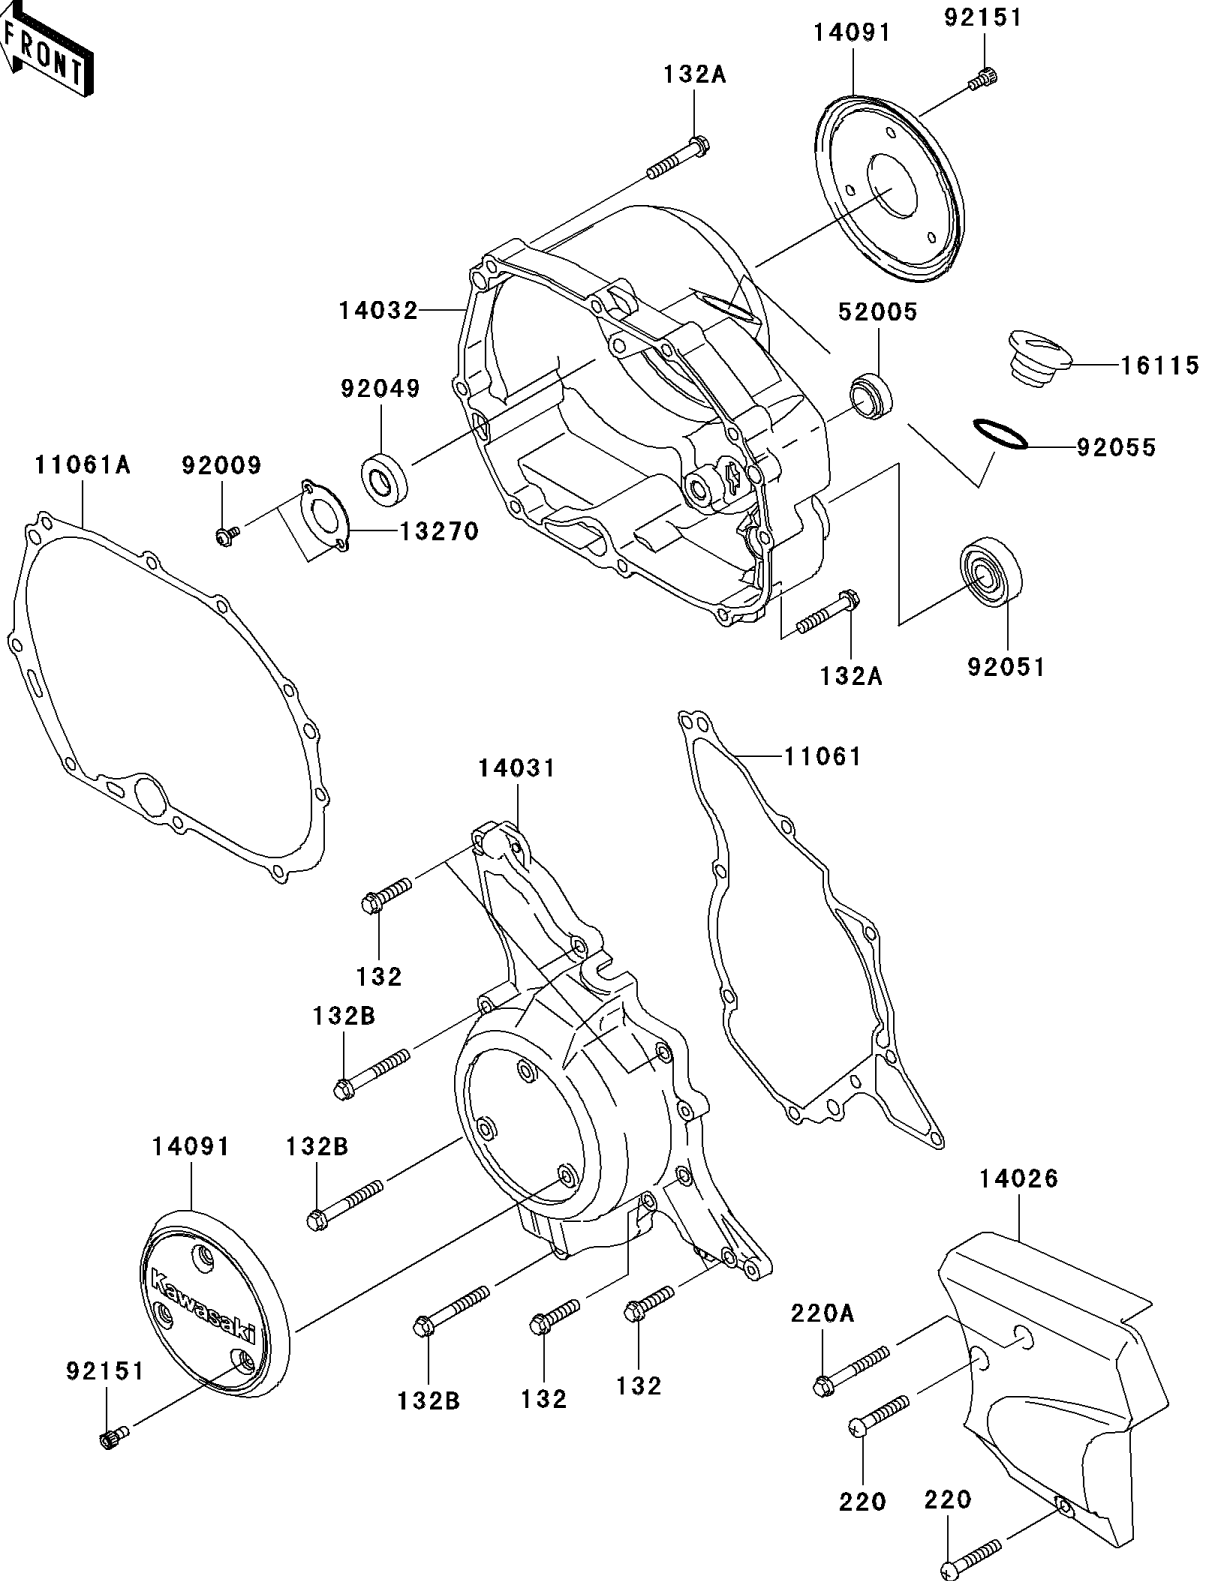

2008 AN112 PARTS DIAGRAM

Engine Cover(s)

E1431

2008 AN112 PARTS LIST

Engine Cover(s)

ITEM NAME	PART NUMBER	QUANTITY
BOLT-FLANGED-SMALL,6X25 (Ref # 132)	132BD0625	6
BOLT-FLANGED-SMALL,6X35 (Ref # 132A)	132BD0635	9
BOLT-FLANGED-SMALL,6X45 (Ref # 132B)	132BD0645	3
SCREW-PAN-CROSS,6X35 (Ref # 220)	220AD0635	2
SCREW-PAN-CROSS,6X45 (Ref # 220A)	220AD0645	1
GASKET,GENERATOR (Ref # 11061)	11061-0125	1
GASKET,CLUTCH COVER (Ref # 11061A)	11061-0426	1
PLATE (Ref # 13270)	13270-1800	1
COVER-CHAIN (Ref # 14026)	14026-1284	1
COVER-GENERATOR (Ref # 14031)	14031-0015	1
COVER-CLUTCH (Ref # 14032)	14032-0021	1
COVER,HEAT INSULATOR (Ref # 14091)	14091-1444	2
CAP-OIL FILLER (Ref # 16115)	16115-1067	1
GAUGE,OIL LEVEL (Ref # 52005)	52005-0019	1
SCREW (Ref # 92009)	92009-1745	2
SEAL-OIL,S 12 28 7 HS (Ref # 92049)	92049-0051	1
SEAL-OIL,TB16267 (Ref # 92051)	92051-003	1
RING-O,31.5X2.6 (Ref # 92055)	92055-049	1
BOLT,SOCKET,5X10 (Ref # 92151)	92151-1212	6