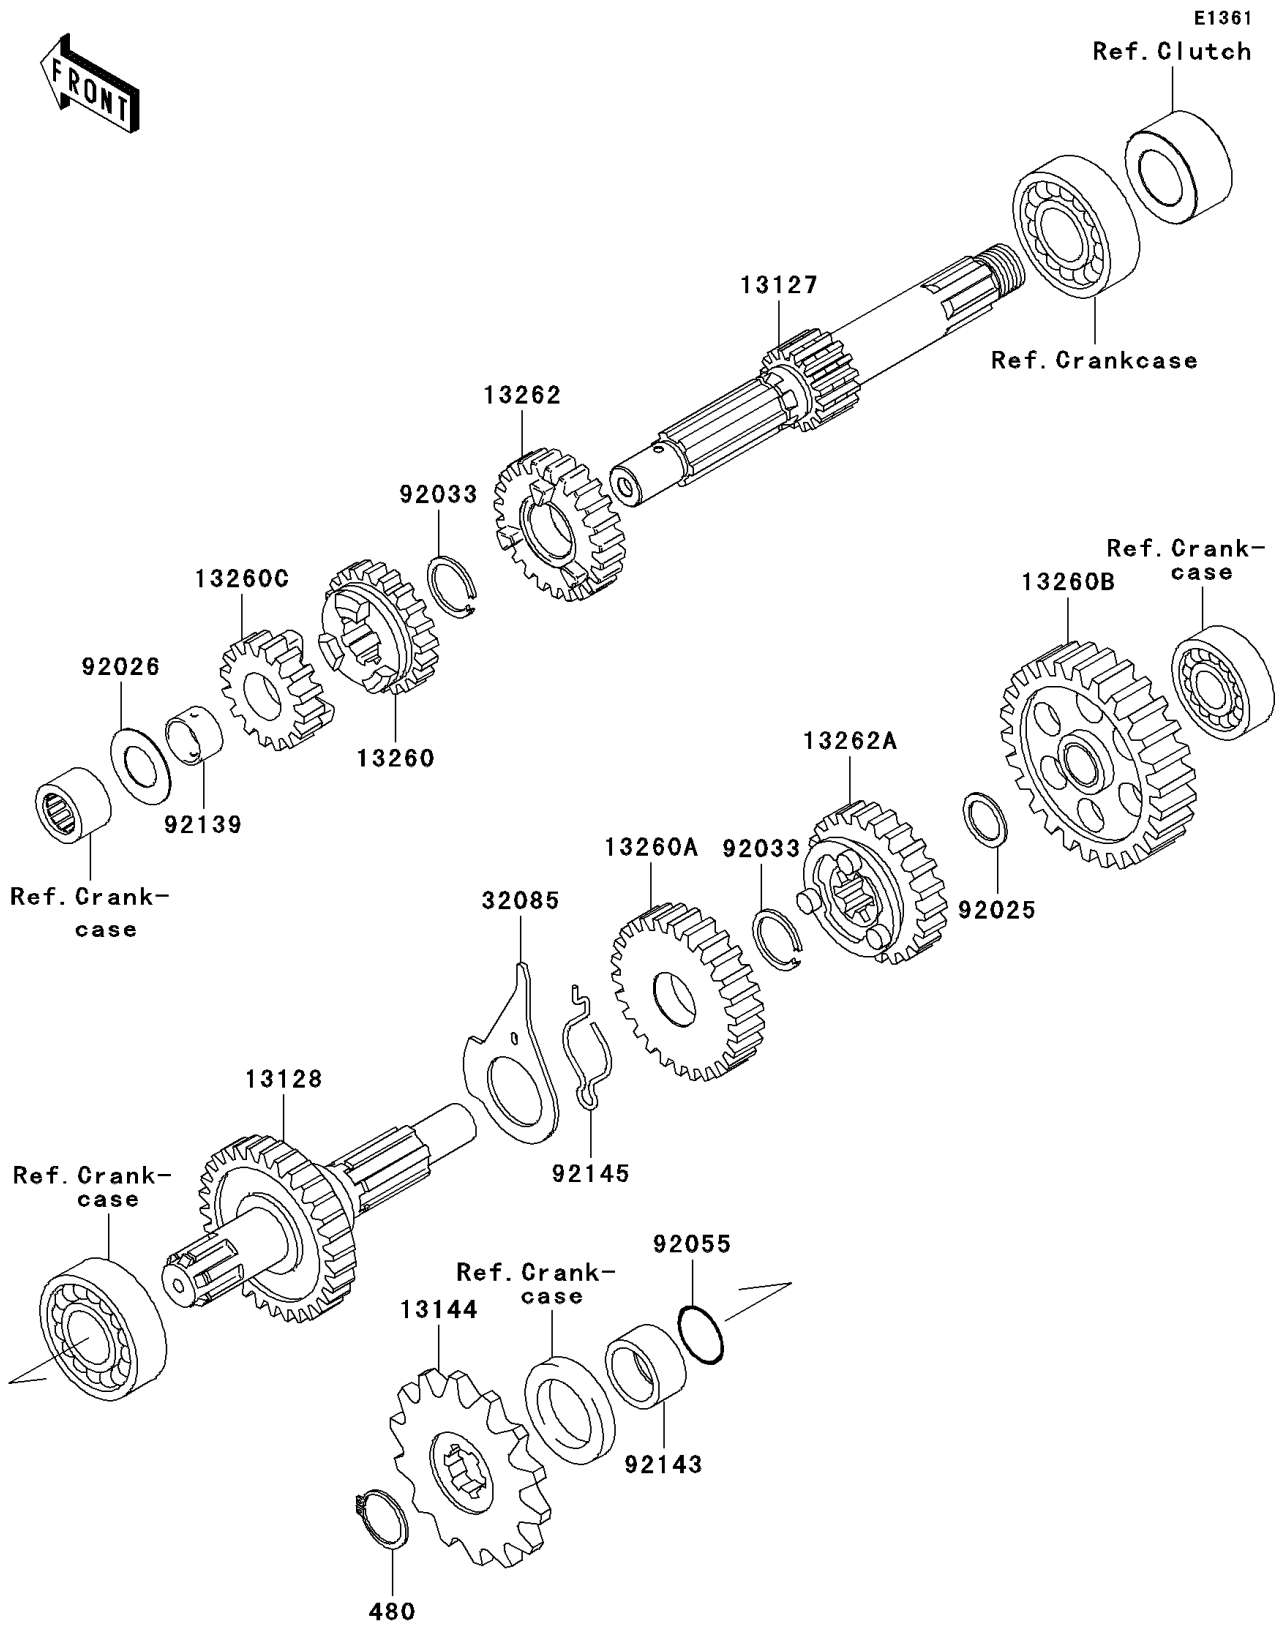

# 2008 AN112 PARTS DIAGRAM

Transmission

## 2008 AN112 PARTS LIST

### Transmission

ITEM NAME	PART NUMBER	QUANTITY
CIRCLIP-TYPE-C,17MM (Ref # 480)	480J1700	1
SHAFT-TRANSMISSION INPUT,12T (Ref # 13127)	13127-1280	1
SHAFT-TRANSMISSION OUTPUT (Ref # 13128)	13128-0042	1
SPROCKET-OUTPUT,14T (Ref # 13144)	13144-1322	1
GEAR,INPUT 3RD,20T (Ref # 13260)	13260-1839	1
GEAR,OUTPUT 3RD,27T (Ref # 13260A)	13260-1842	1
GEAR,OUTPUT LOW,36T (Ref # 13260B)	13260-1862	1
GEAR,INPUT 2ND,16T (Ref # 13260C)	13260-1986	1
GEAR,INPUT 4TH,23T (Ref # 13262)	13262-0666	1
GEAR,OUTPUT 4TH,25T (Ref # 13262A)	13262-0667	1
STOPPER (Ref # 32085)	32085-1515	1
SHIM (Ref # 92025)	92025-1280	1
SPACER (Ref # 92026)	92026-1091	1
RING-SNAP,17MM (Ref # 92033)	92033-1060	2
RING-O,16.8MM (Ref # 92055)	92055-1235	1
BUSHING (Ref # 92139)	92139-1102	1
COLLAR,SPROCKET (Ref # 92143)	92143-1680	1
SPRING (Ref # 92145)	92145-1381	1