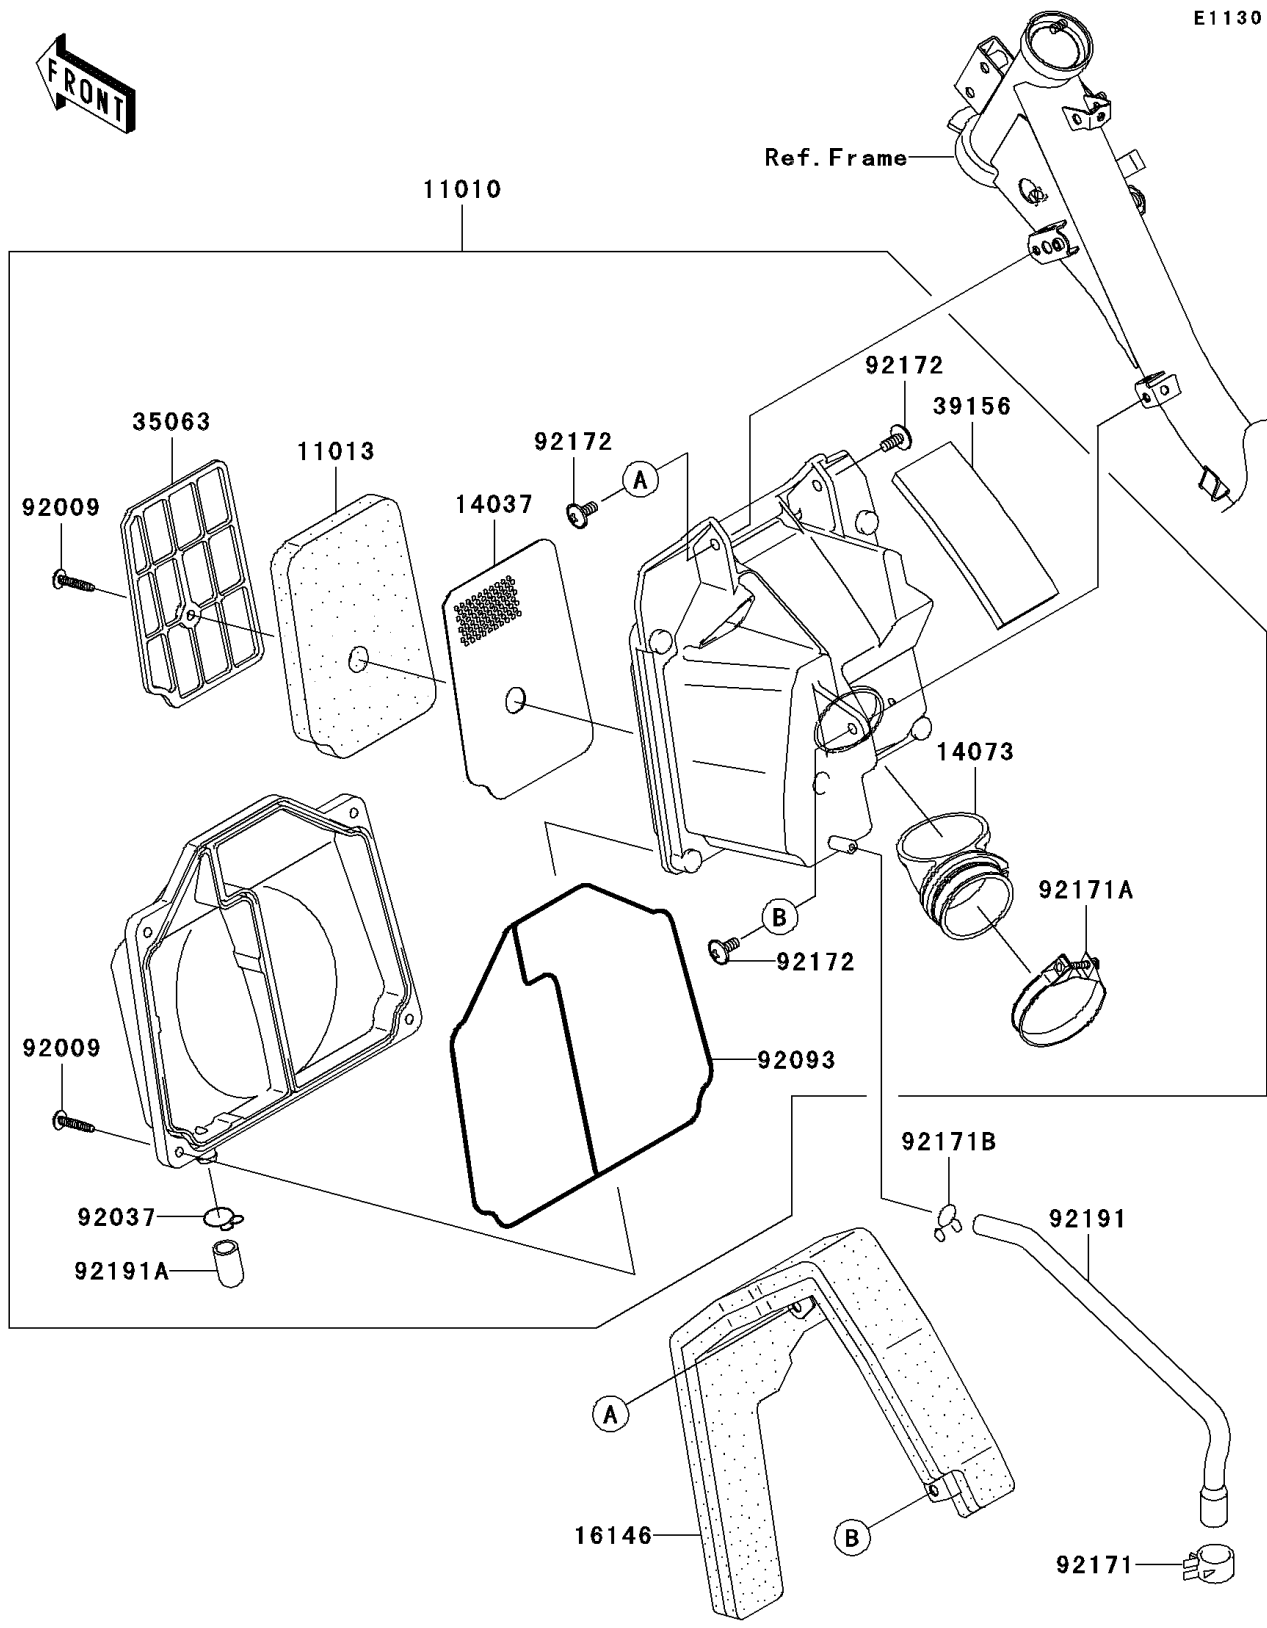

2008 AN112 PARTS DIAGRAM

Air Cleaner

2008 AN112 PARTS LIST

Air Cleaner

ITEM NAME	PART NUMBER	QUANTITY
FILTER-ASSY-AIR (Ref # 11010)	11010-1772	1
ELEMENT-AIR FILTER (Ref # 11013)	11013-1293	1
SCREEN,AIR FILTER (Ref # 14037)	14037-1297	1
DUCT (Ref # 14073)	14073-1810	1
COVER-ASSY,AIR FILTER (Ref # 16146)	16146-1228	1
STAY,AIR FILTER (Ref # 35063)	35063-1210	1
PAD,AIR CLEANER (Ref # 39156)	39156-1696	1
SCREW,5X25 (Ref # 92009)	92009-1986	5
CLAMP,14.5MM (Ref # 92037)	92037-1900	1
SEAL,AIR FILTER (Ref # 92093)	92093-1568	1
CLAMP (Ref # 92171)	92171-1055	1
CLAMP (Ref # 92171A)	92171-1436	1
CLAMP (Ref # 92171B)	92171-1521	1
SCREW,6X14 (Ref # 92172)	92172-0004	3
TUBE,BREATHER (Ref # 92191)	92191-1684	1
TUBE,DRAIN (Ref # 92191A)	92191-1685	1