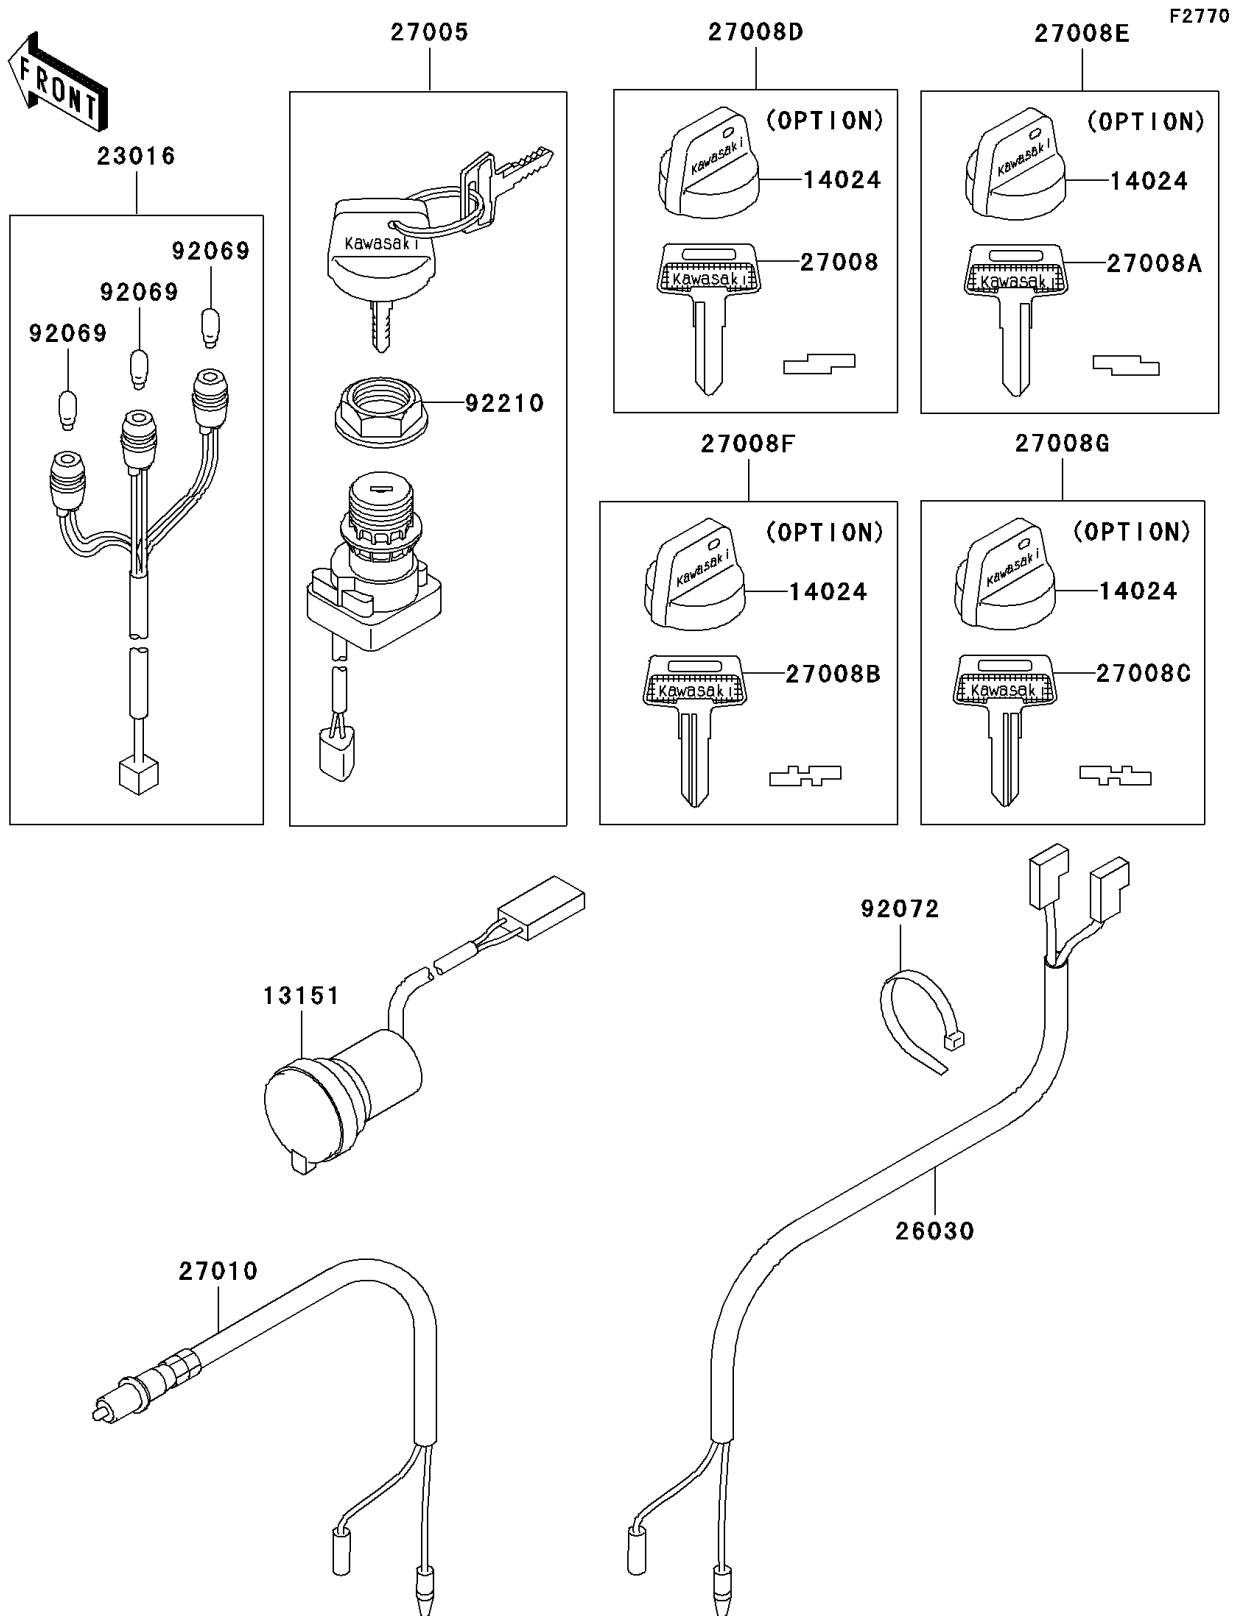

2006 Prairie® 360 PARTS DIAGRAM

Ignition Switch

2006 Prairie® 360 PARTS LIST

Ignition Switch

ITEM NAME	PART NUMBER	QUANTITY
SWITCH-COMP,D.C.TERMINAL (Ref # 13151)	13151-0004	1
COVER,KEY (Ref # 14024)	14024-1551	1
LAMP-ASSY (Ref # 23016)	23016-1151	1
HARNESS (Ref # 26030)	26030-1058	1
SWITCH-ASSY-IGNITION (Ref # 27005)	27005-1229	1
KEY-LOCK,BLANK (Ref # 27008)	27008-1041	1
KEY-LOCK,BLANK (Ref # 27008A)	27008-1042	1
KEY-LOCK,BLANK (Ref # 27008B)	27008-1043	1
KEY-LOCK,BLANK (Ref # 27008C)	27008-1044	1
KEY-LOCK,BLANK,W/COVER (Ref # 27008D)	27008-1132	1
KEY-LOCK,BLANK,W/COVER (Ref # 27008E)	27008-1133	1
KEY-LOCK,BLANK,W/COVER (Ref # 27008F)	27008-1134	1
KEY-LOCK,BLANK,W/COVER (Ref # 27008G)	27008-1135	1
SWITCH,BRAKE (Ref # 27010)	27010-1294	1
BULB,12V 3W,T7 (Ref # 92069)	92069-1020	1
BAND,L=149 (Ref # 92072)	92072-031	1
NUT,IGNITION SWITCH (Ref # 92210)	92210-1109	1