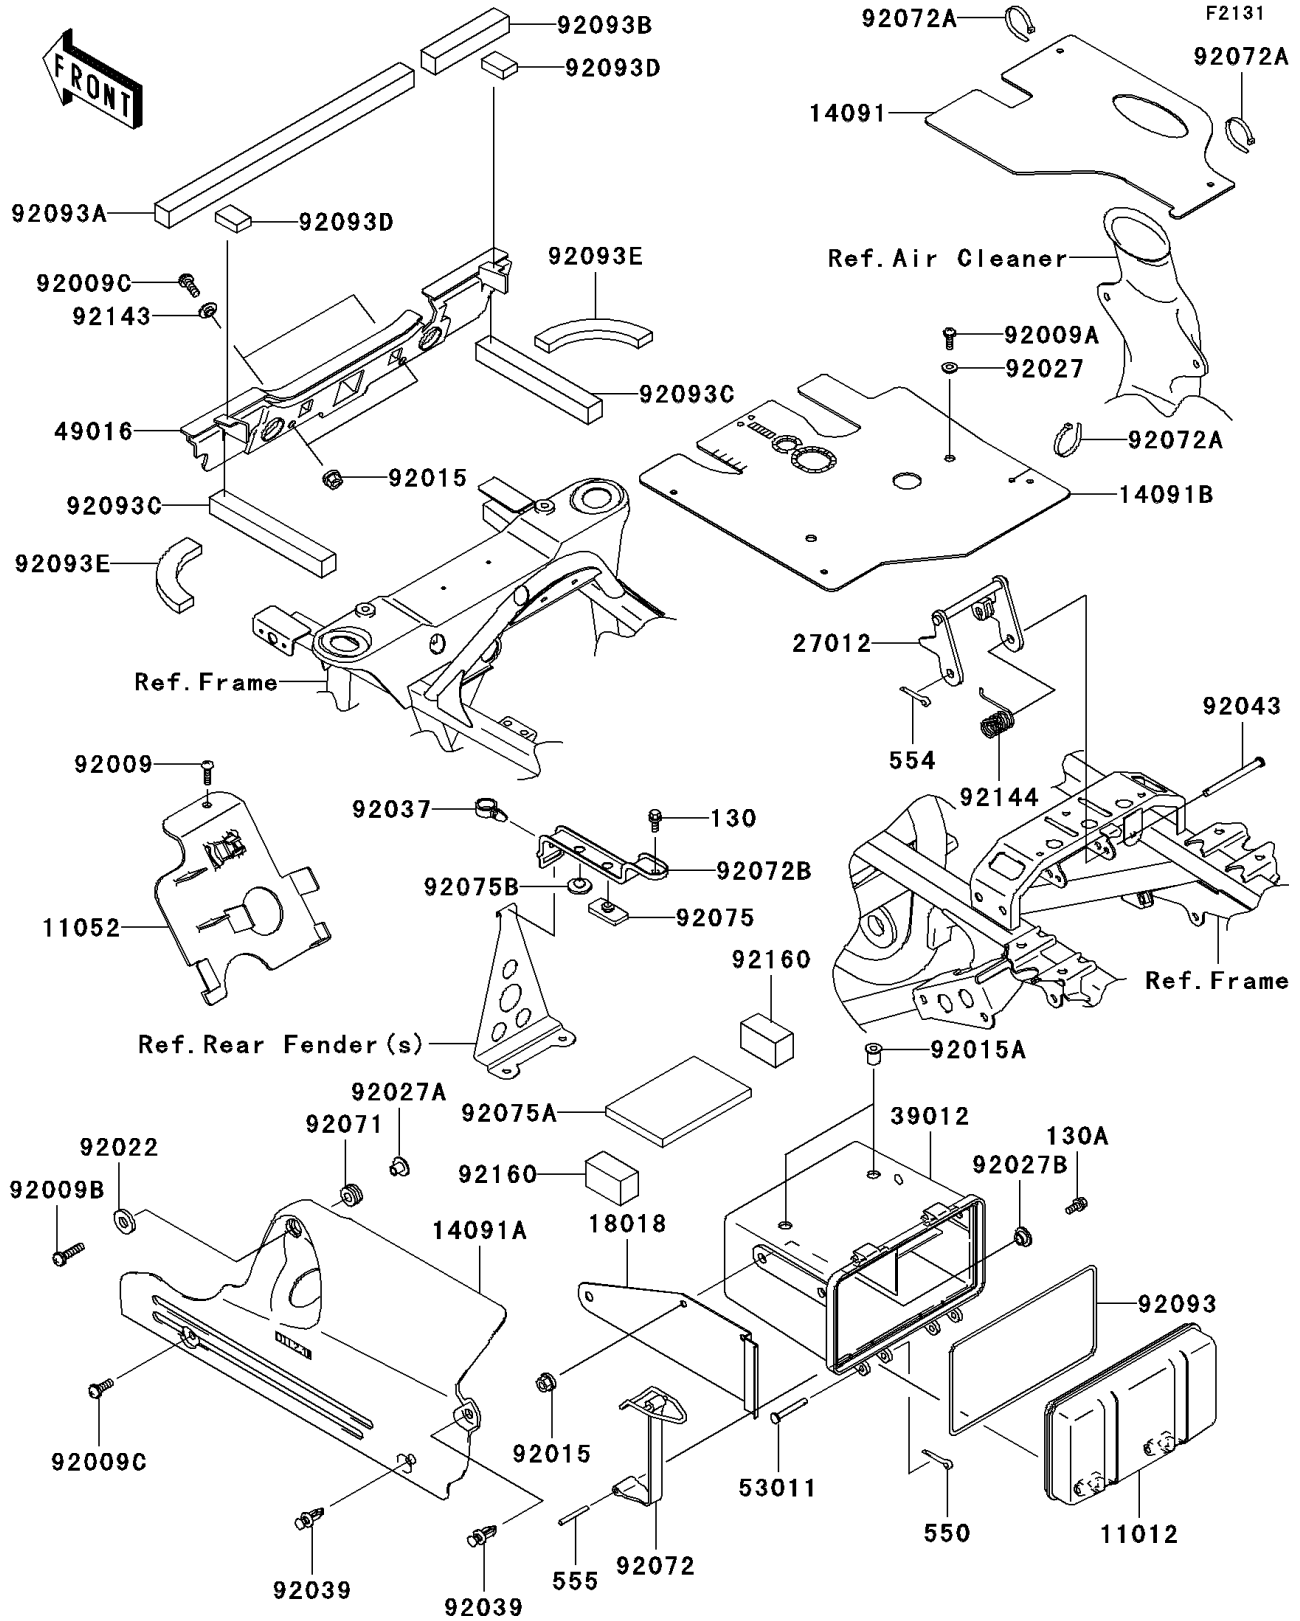

## 2006 Prairie® 360 PARTS DIAGRAM

Frame Fittings

## 2006 Prairie® 360 PARTS LIST

### Frame Fittings

ITEM NAME	PART NUMBER	QUANTITY
BOLT-FLANGED,6X14 (Ref # 130)	130BB0614	1
CAP,STORAGE CASE (Ref # 11012)	11012-1951	1
BRACKET,ELECTRIC BASE (Ref # 11052)	11052-7529	1
COVER,CARBURETOR (Ref # 14091)	14091-7516	1
COVER,ENGINE,F.BLACK (Ref # 14091A)	14091-7524-6Z	1
COVER,CYLINDER HEAD BRACKET (Ref # 14091B)	14091-7526	1
PLATE-HEAT GUARD (Ref # 18018)	18018-7501	1
HOOK,SEAT (Ref # 27012)	27012-1381	1
CASE-STORAGE (Ref # 39012)	39012-7501	1
COVER-SEAL (Ref # 49016)	49016-1221	1
PIN,6X39 (Ref # 53011)	53011-006	1
SCREW,TAPPING,6X16 (Ref # 92009)	92009-1166	1
SCREW,TAPPING,5X10 (Ref # 92009A)	92009-1332	1
SCREW,6X25 (Ref # 92009B)	92009-1465	1
SCREW,6X16 (Ref # 92009C)	92009-1621	1
NUT,FLANGED,6MM,BLACK (Ref # 92015)	92015-1233	1
NUT (Ref # 92015A)	92015-1700	1
WASHER,7X18X1.2 (Ref # 92022)	92022-1545	1
COLLAR,L=4.6 (Ref # 92027)	92027-1168	1
COLLAR,FLANGED,L=12.1,BLACK (Ref # 92027A)	92027-1651	1
COLLAR,L=5.6 (Ref # 92027B)	92027-1933	1
CLAMP,HOSE (Ref # 92037)	92037-1827	1
RIVET (Ref # 92039)	92039-1229	1
PIN,6X77 (Ref # 92043)	92043-1367	1
GROMMET (Ref # 92071)	92071-3716	1
BAND,STORAGE CASE (Ref # 92072)	92072-0098	1
BAND,L=188 (Ref # 92072A)	92072-1239	1
BAND,BATTERY (Ref # 92072B)	92072-7501	1
DAMPER (Ref # 92075)	92075-1054	1

## 2006 Prairie® 360 PARTS LIST

Frame Fittings

ITEM NAME	PART NUMBER	QUANTITY
DAMPER,BATTERY (Ref # 92075A)	92075-1997	1
DAMPER,RUBBER (Ref # 92075B)	92075-261	1
SEAL (Ref # 92093)	92093-1570	1
SEAL (Ref # 92093A)	92093-1577	1
SEAL (Ref # 92093B)	92093-1578	1
SEAL (Ref # 92093C)	92093-1580	1
SEAL (Ref # 92093D)	92093-1581	1
SEAL (Ref # 92093E)	92093-1582	1
COLLAR (Ref # 92143)	92143-1087	1
SPRING,SEAT HOOK (Ref # 92144)	92144-1174	1
DAMPER (Ref # 92160)	92160-1744	1
BOLT-FLANGED,6X16 (Ref # 130A)	130BB0616	1
PIN-COTTER,2.0X12 (Ref # 550)	550AA2012	1
PIN-SNAP (Ref # 554)	554DA0600	1
PIN-SPRING (Ref # 555)	555A0436	1