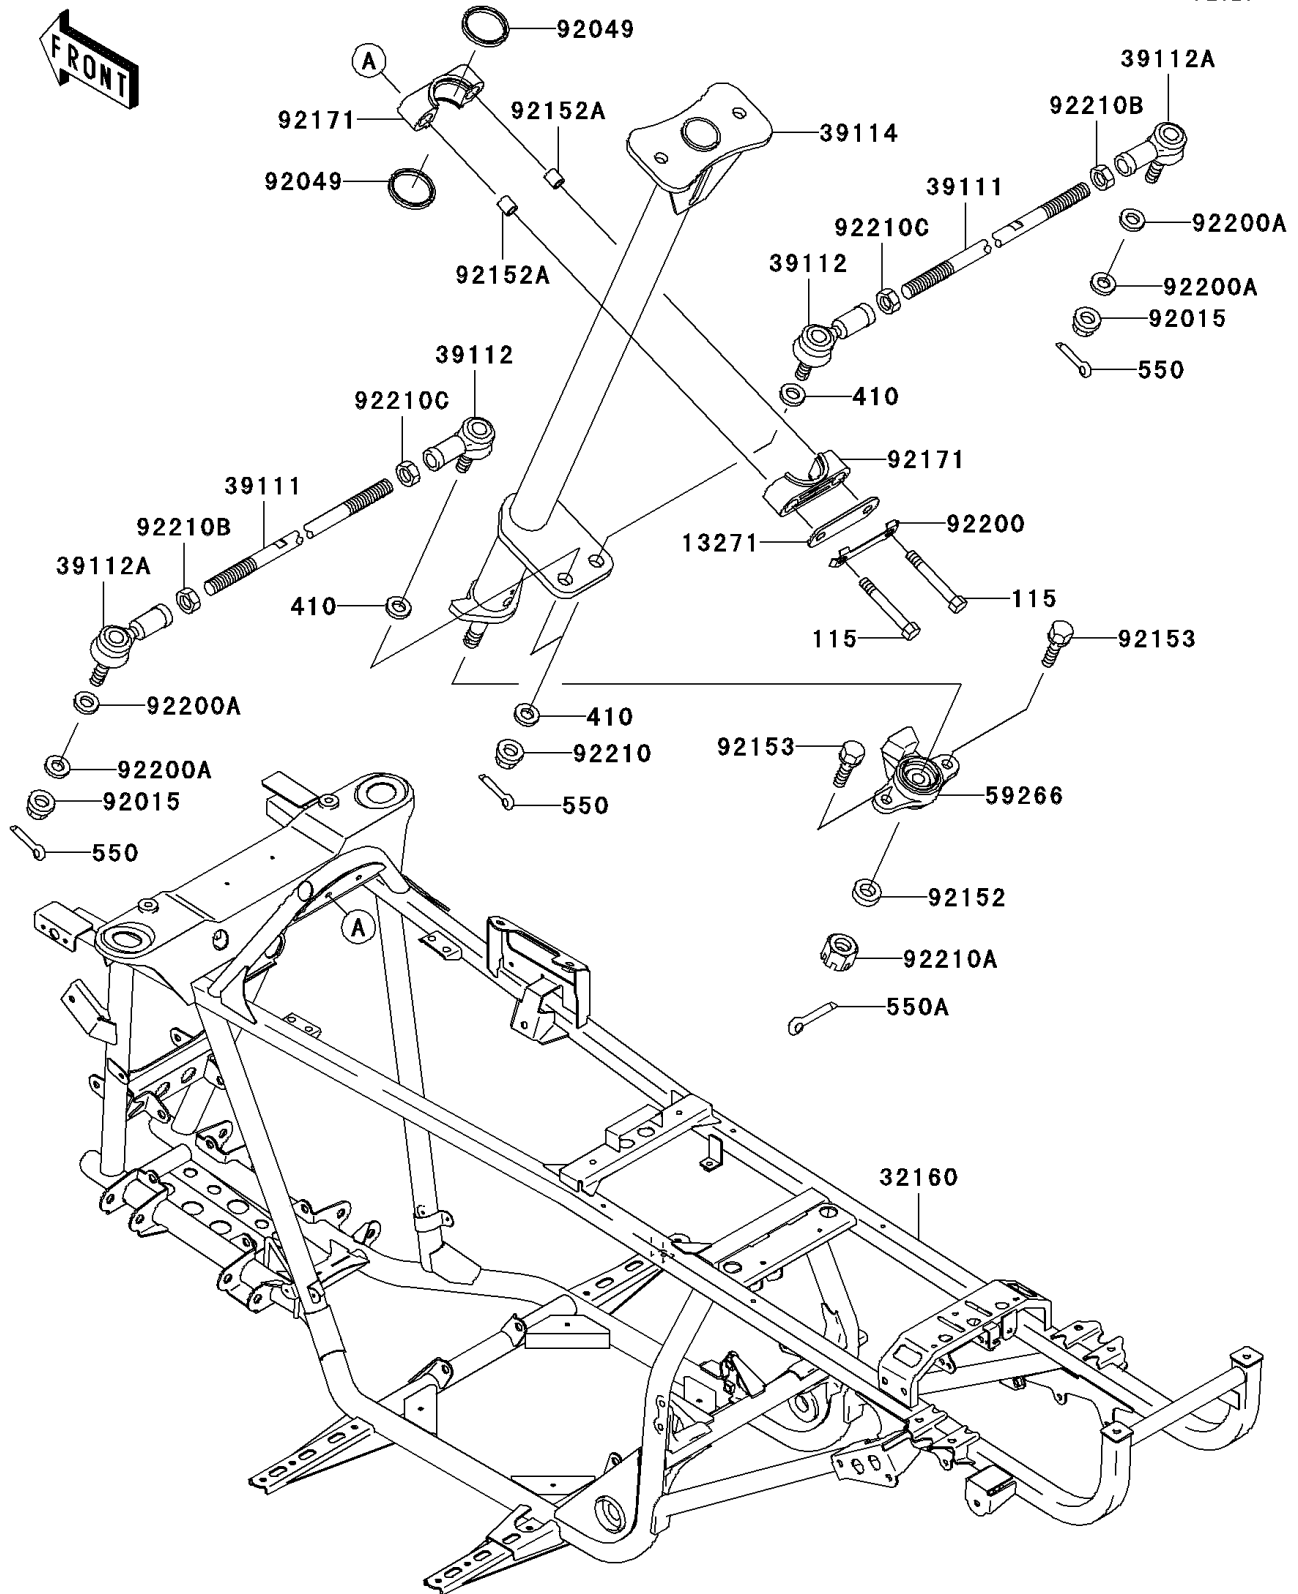

2006 Prairie® 360 PARTS DIAGRAM

Frame

F2120

2006 Prairie® 360 PARTS LIST

Frame

ITEM NAME	PART NUMBER	QUANTITY
BOLT-SMALL-UPSET,8X55 (Ref # 115)	115CB0855	1
WASHER-PLAIN-SMALL,12MM (Ref # 410)	410AA1200	1
PIN-COTTER,2.0X15 (Ref # 550)	550AA2015	1
PIN-COTTER,3.0X25 (Ref # 550A)	550AA3025	1
PLATE,STEERING,CLAMP (Ref # 13271)	13271-7506	1
FRAME-COMP (Ref # 32160)	32160-7501	1
ROD-TIE (Ref # 39111)	39111-7501	1
RODEND-TIE (Ref # 39112)	39112-7501	1
RODEND-TIE (Ref # 39112A)	39112-7504	1
SHAFT-COMP-STRG (Ref # 39114)	39114-7503	1
JOINT-BALL (Ref # 59266)	59266-1125	1
NUT,LOCK,12MM,BLACK (Ref # 92015)	92015-1190	1
SEAL-OIL,SR31.8X37.5X3.8LR (Ref # 92049)	92049-7501	1
COLLAR,12X21.3X7 (Ref # 92152)	92152-1351	1
COLLAR,9.1X13.95X42 (Ref # 92152A)	92152-7501	1
BOLT,8X30 (Ref # 92153)	92153-1065	1
CLAMP,STEERING (Ref # 92171)	92171-7501	1
WASHER,STEERING CLAMP (Ref # 92200)	92200-0384	1
WASHER,12.2X22X1.5 (Ref # 92200A)	92200-7502	1
NUT,LOCK,12MM (Ref # 92210)	92210-1249	1
NUT,12MM (Ref # 92210A)	92210-7501	1
NUT,LH THREAD (Ref # 92210B)	92210-7502	1
NUT,RH THREAD (Ref # 92210C)	92210-7503	1