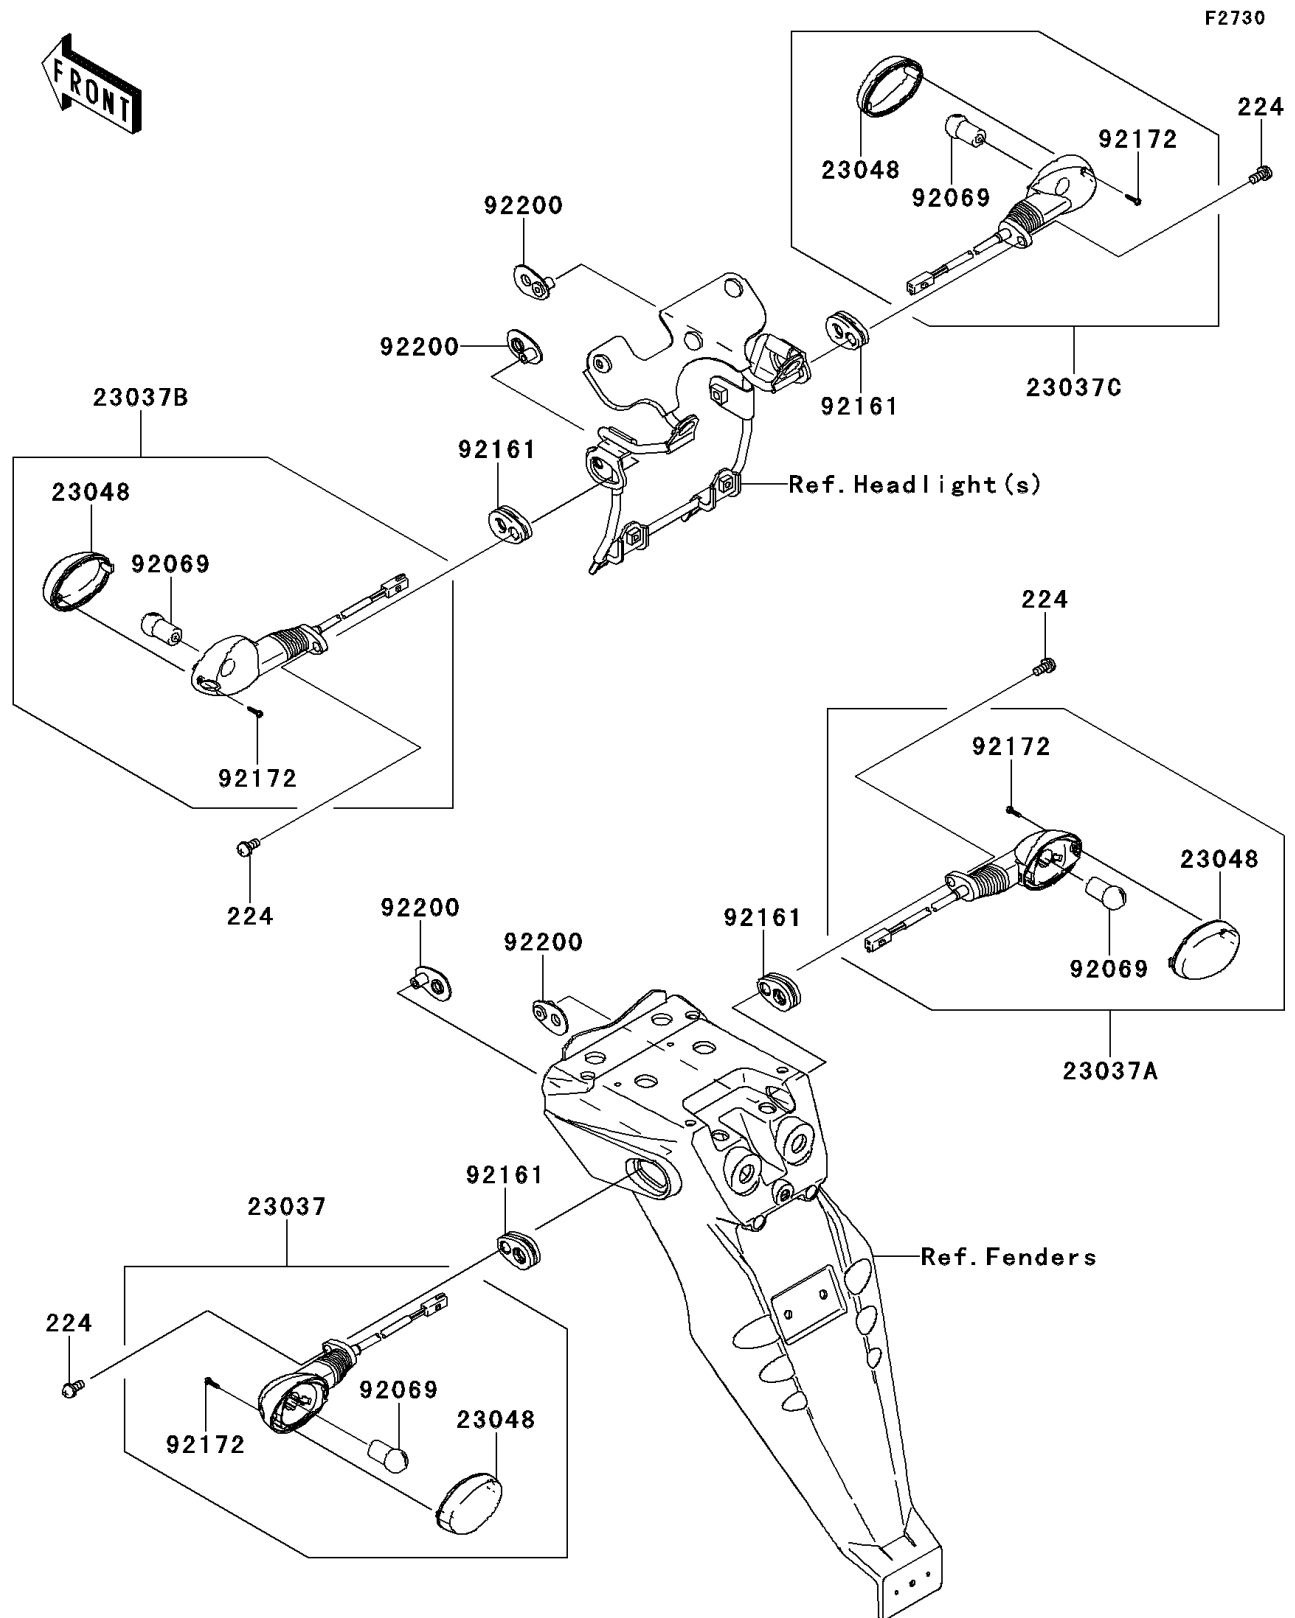

2014 KLX®250S PARTS DIAGRAM

Turn Signals

2014 KLX®250S PARTS LIST

Turn Signals

ITEM NAME	PART NUMBER	QUANTITY
SCREW-PAN-WP-CROS,6X14 (Ref # 224)	224AB0614	1
LAMP-ASSY-SIGNAL,RR,LH (Ref # 23037)	23037-0121	1
LAMP-ASSY-SIGNAL,RR,RH (Ref # 23037A)	23037-0122	1
LAMP-ASSY-SIGNAL,FR,LH (Ref # 23037B)	23037-0125	1
LAMP-ASSY-SIGNAL,FR,RH (Ref # 23037C)	23037-0126	1
LENS-SIGNAL LAMP (Ref # 23048)	23048-0018	1
BULB,12V 10W (Ref # 92069)	92069-0024	1
DAMPER,SIGNAL LAMP (Ref # 92161)	92161-0828	1
SCREW,TAPPING,2.9X13 (Ref # 92172)	92172-0343	1
WASHER,SIGNAL LAMP (Ref # 92200)	92200-0370	1