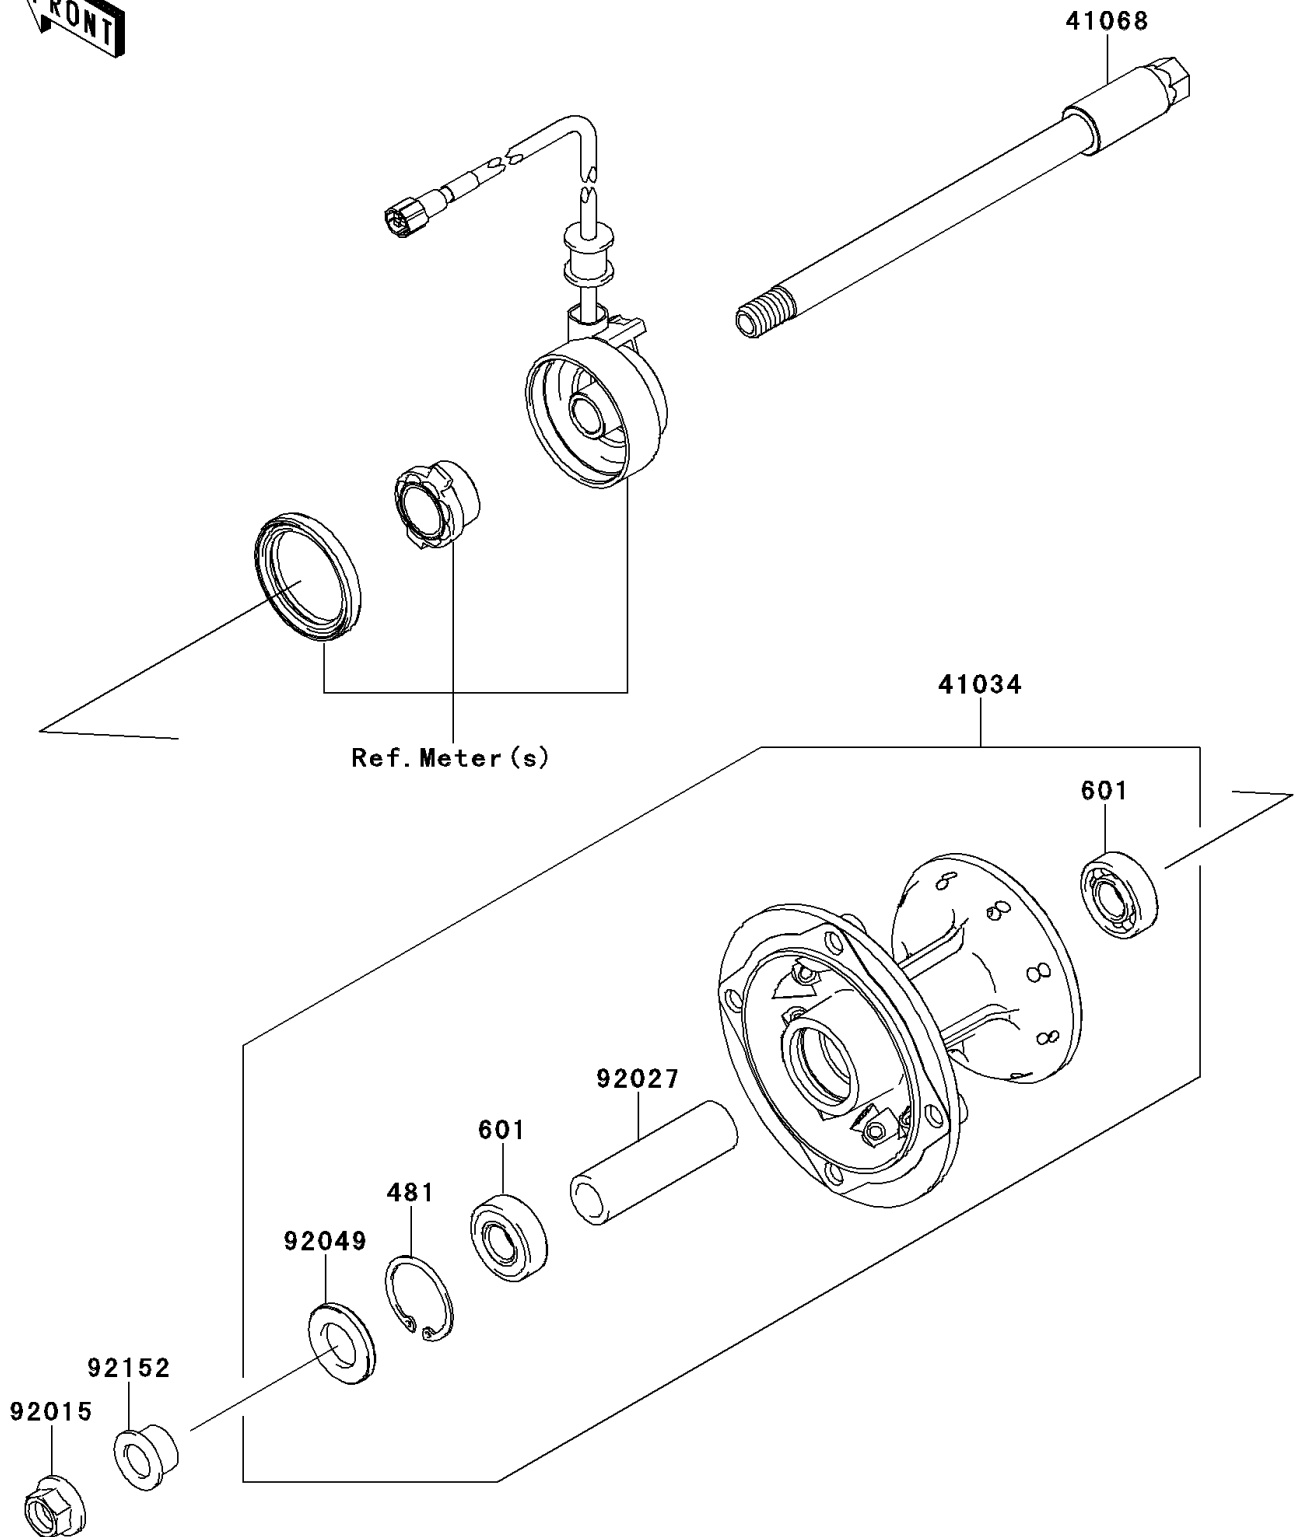

2014 KLX[®]250S PARTS DIAGRAM

Front Hub

F2230

2014 KLX®250S PARTS LIST

Front Hub

ITEM NAME	PART NUMBER	QUANTITY
CIRCLIP-TYPE-C,35MM (Ref # 481)	481J3500	1
BEARING-BALL,#6202UG (Ref # 601)	601B6202UG	1
DRUM-ASSY,FRONT BRAKE (Ref # 41034)	41034-0051	1
AXLE,FR (Ref # 41068)	41068-0062	1
NUT,14MM (Ref # 92015)	92015-1407	1
COLLAR,15.2X22.2X75 (Ref # 92027)	92027-1958	1
SEAL-OIL (Ref # 92049)	92049-0136	1
COLLAR,FR AXLE,L=14 (Ref # 92152)	92152-0528	1