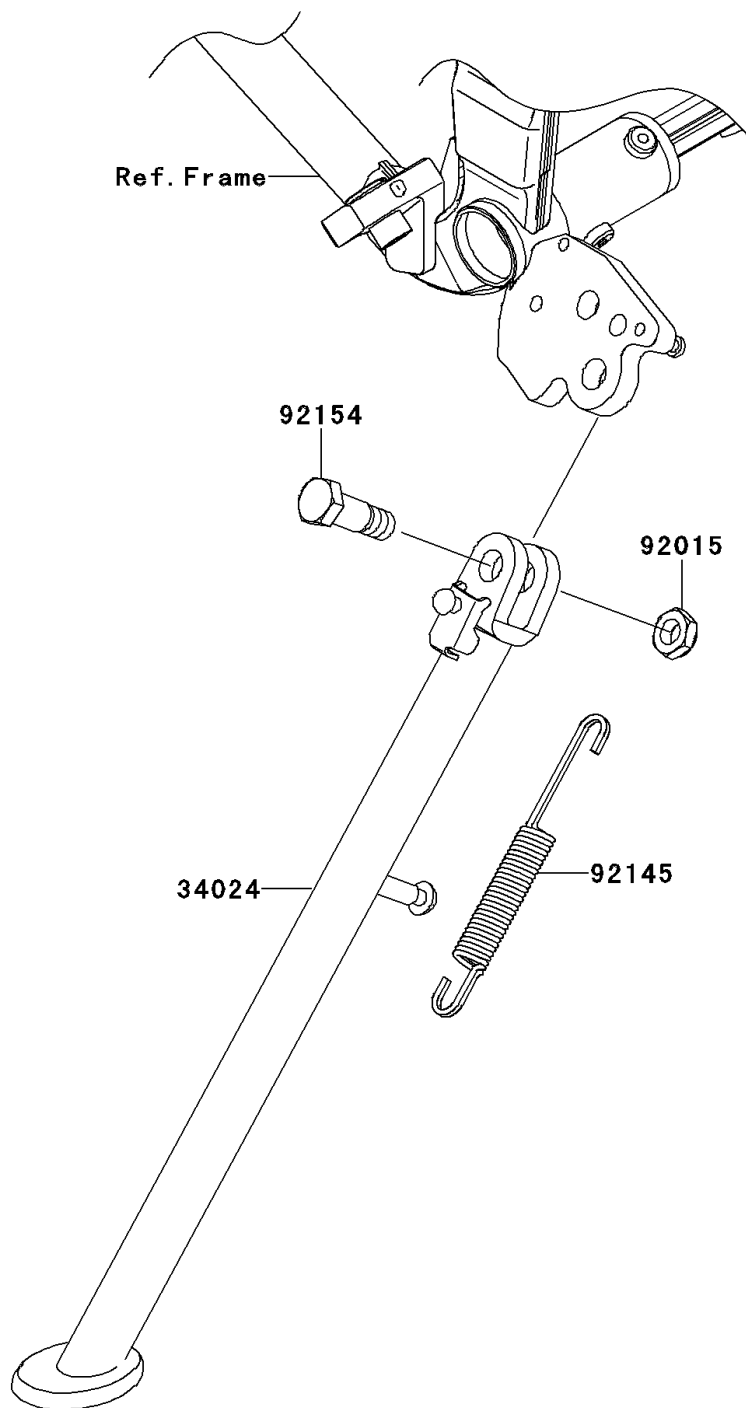

2014 KLX[®]250S PARTS DIAGRAM

Stand(s)

F2190

2014 KLX®250S PARTS LIST

Stand(s)

ITEM NAME	PART NUMBER	QUANTITY
STAND-SIDE,P.SILVER (Ref # 34024)	34024-0079-458	1
NUT,LOCK,10MM,BLACK (Ref # 92015)	92015-1188	1
SPRING,SIDE STAND (Ref # 92145)	92145-0085	1
BOLT,SIDE STAND (Ref # 92154)	92154-0412	1