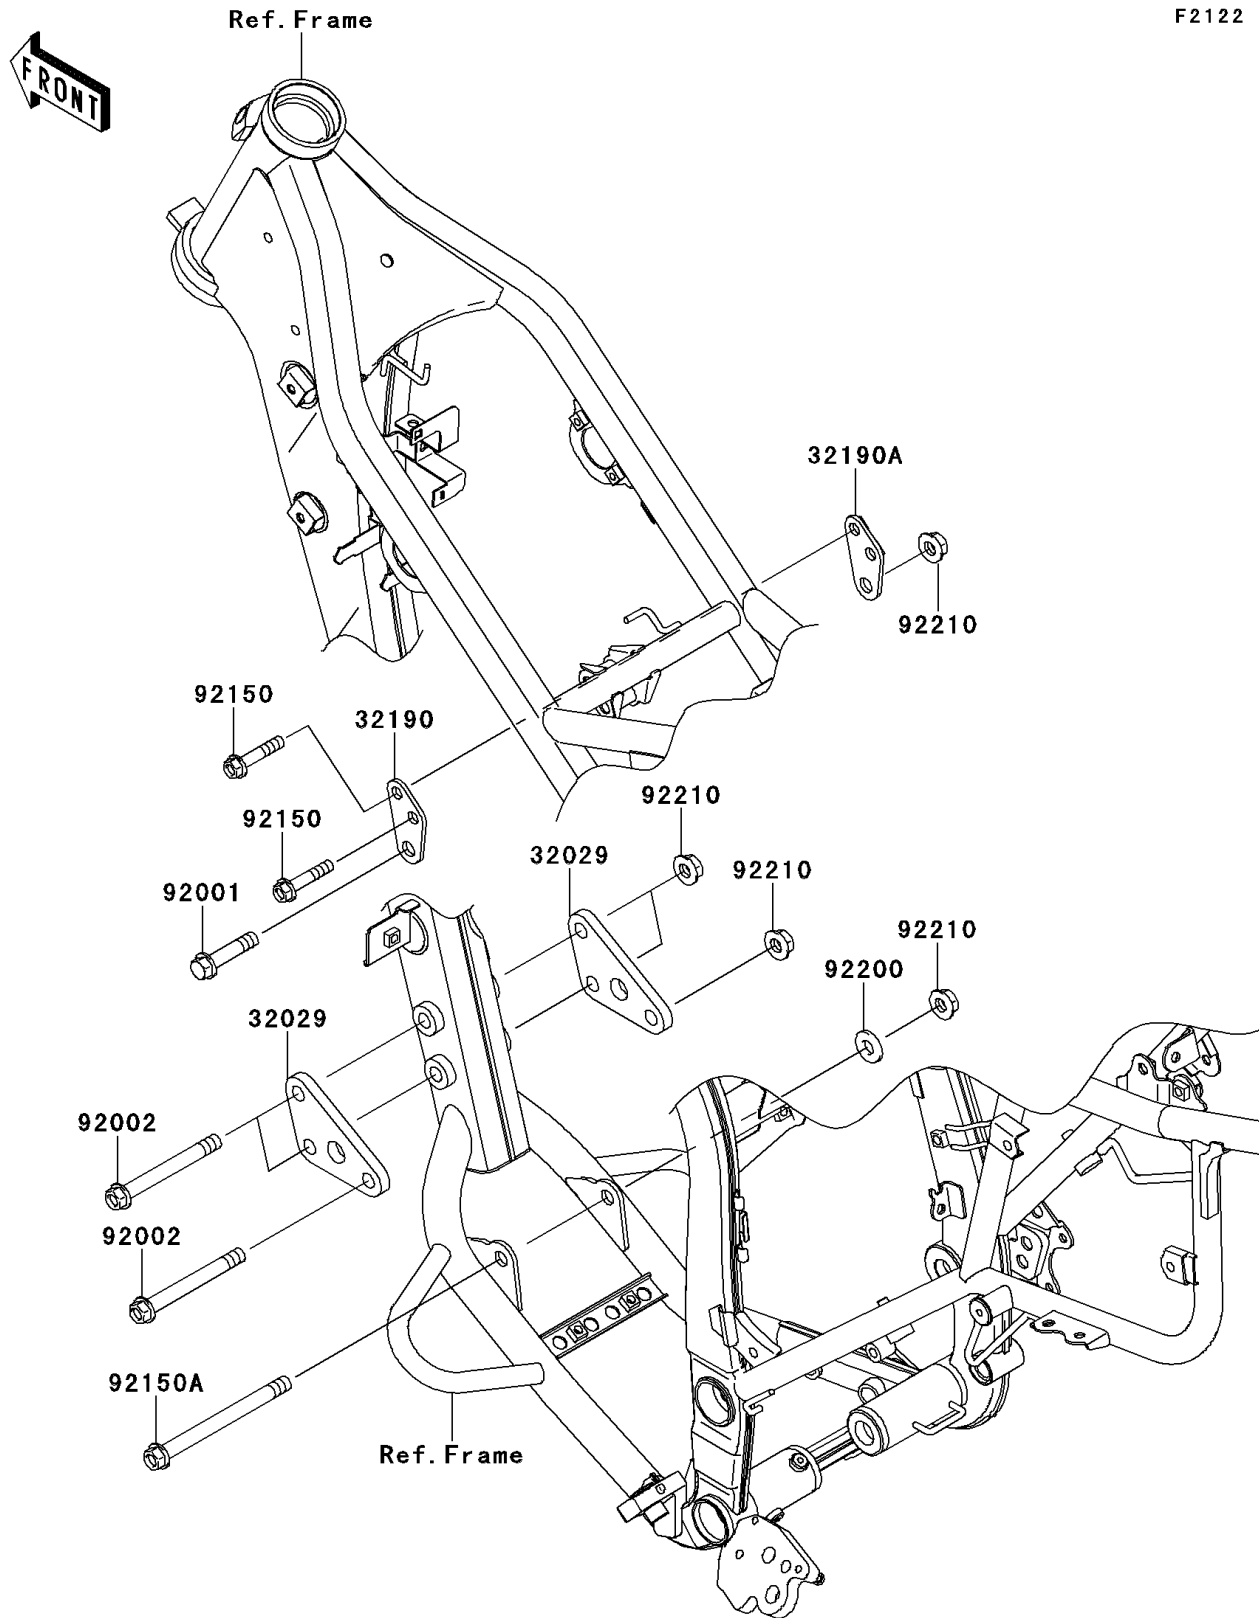

2014 KLX[®]250S PARTS DIAGRAM

Engine Mount

F2122

2014 KLX®250S PARTS LIST

Engine Mount

ITEM NAME	PART NUMBER	QUANTITY
BRACKET-ENGINE,FR (Ref # 32029)	32029-1855	1
BRACKET-ENGINE,HEAD,LH (Ref # 32190)	32190-0416	1
BRACKET-ENGINE,HEAD,RH (Ref # 32190A)	32190-0417	1
BOLT,FLANGED,10X44 (Ref # 92001)	92001-1499	1
BOLT,10X90 (Ref # 92002)	92002-1674	1
BOLT,FLANGED,8X40 (Ref # 92150)	92150-1168	1
BOLT,FLANGED,10X120 (Ref # 92150A)	92150-1642	1
WASHER,10.2X23.0X2.5 (Ref # 92200)	92200-0211	1
NUT,LOCK,FLANGED,10MM (Ref # 92210)	92210-1080	1