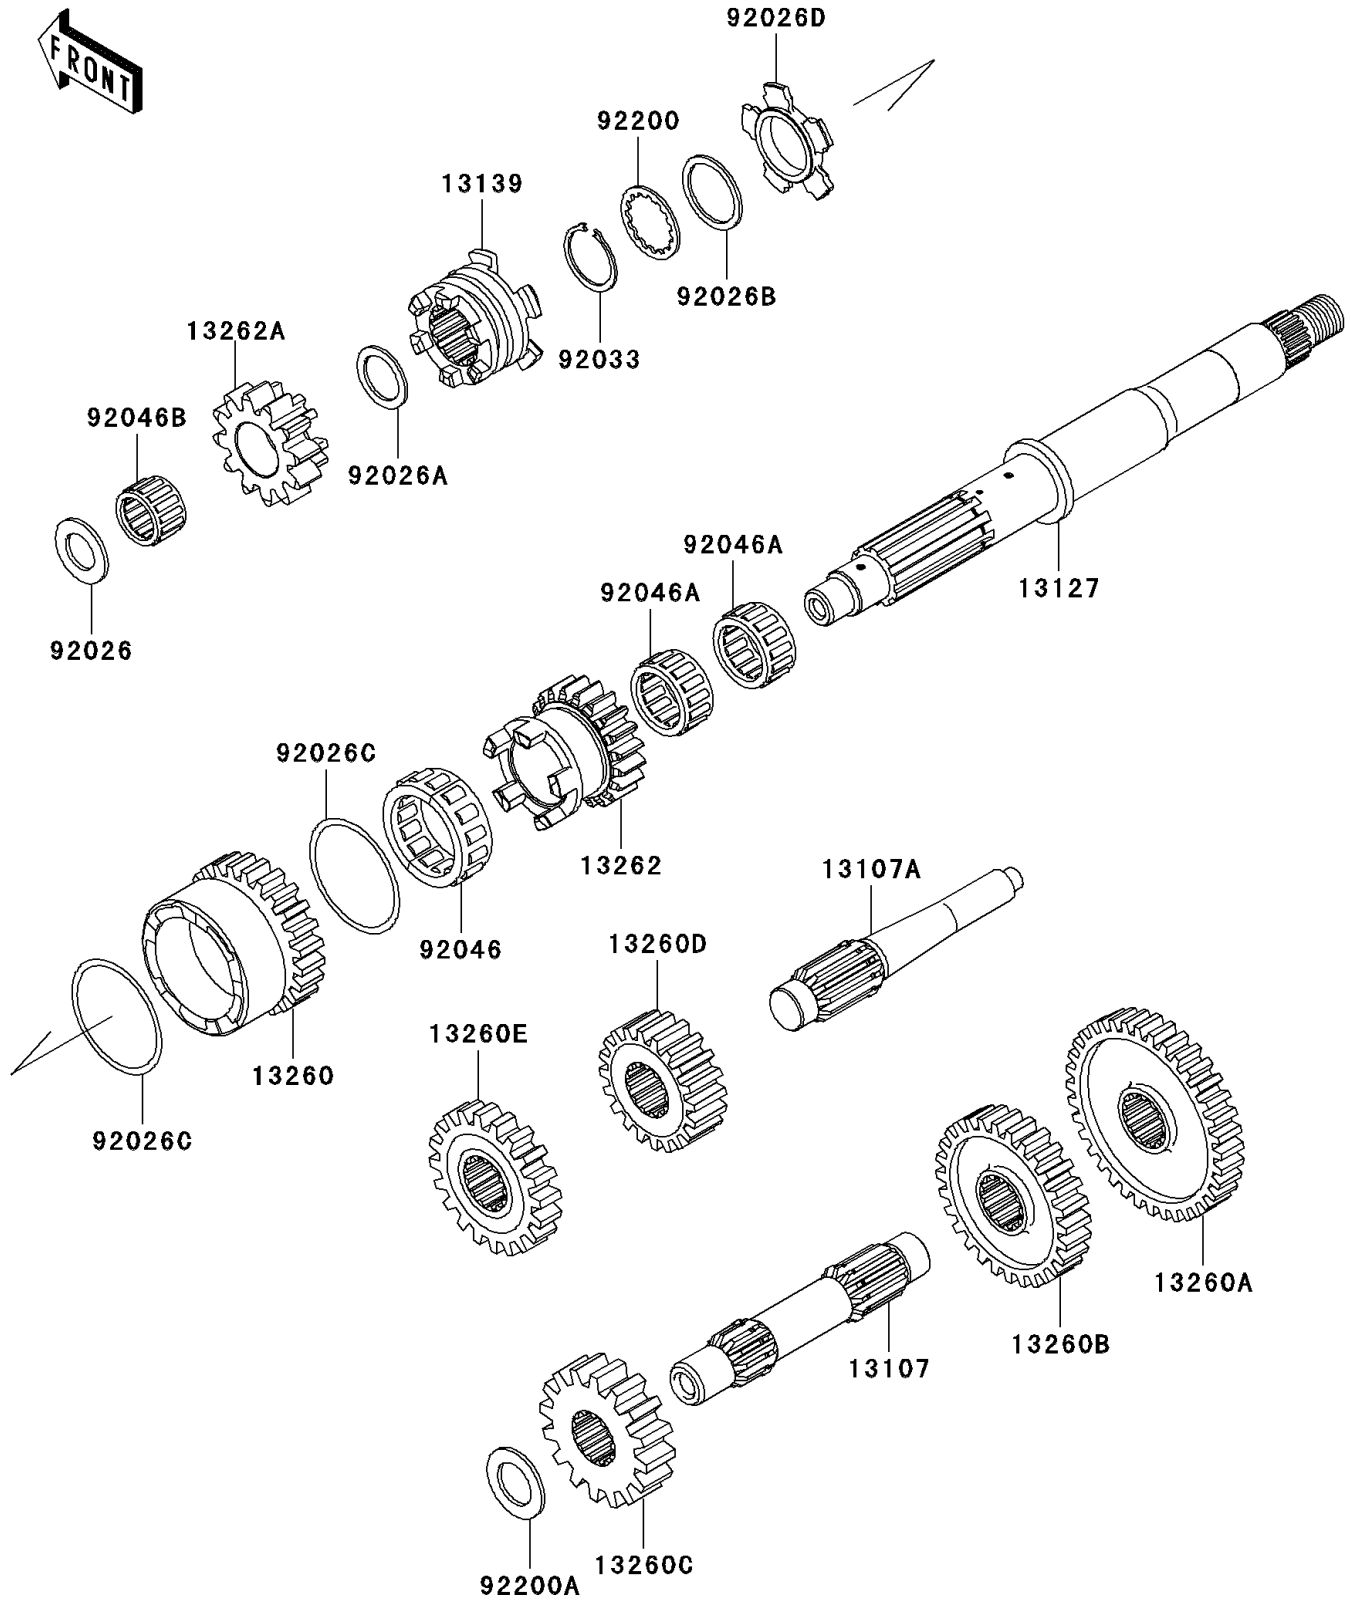

2006 Prairie® 360 PARTS DIAGRAM

Transmission

E1361

2006 Prairie® 360 PARTS LIST

Transmission

ITEM NAME	PART NUMBER	QUANTITY
SHAFT,COUNTER (Ref # 13107)	13107-0113	1
SHAFT,REVERSE,IDLE (Ref # 13107A)	13107-1437	1
SHAFT-TRANSMISSION INPUT (Ref # 13127)	13127-1304	1
SHIFTER (Ref # 13139)	13139-0003	1
GEAR,INPUT HIGH,26T (Ref # 13260)	13260-1867	1
GEAR,DRIVEN LOW,36T (Ref # 13260A)	13260-1869	1
GEAR,DRIVEN HIGH,30T (Ref # 13260B)	13260-1870	1
GEAR,OUTPUT DRIVE,18T (Ref # 13260C)	13260-1871	1
GEAR,OUTPUT REVERSE,16T (Ref # 13260D)	13260-1872	1
GEAR,DRIVEN REVERSE,16T (Ref # 13260E)	13260-1873	1
GEAR,INPUT LOW,20T (Ref # 13262)	13262-0234	1
GEAR,INPUT REVERSE,12T (Ref # 13262A)	13262-0235	1
SPACER,17.3X30X2.0 (Ref # 92026)	92026-1415	1
SPACER,21.2X29X1.6 (Ref # 92026A)	92026-1568	1
SPACER,28.2X34.5X1.6 (Ref # 92026B)	92026-1587	1
SPACER,48.2X54.3X1.0 (Ref # 92026C)	92026-1599	1
SPACER,HI&LOW (Ref # 92026D)	92026-1600	1
RING-SNAP,25.9X30.6X1.2 (Ref # 92033)	92033-1037	1
BEARING-NEEDLE,HIGH GEAR (Ref # 92046)	92046-1276	1
BEARING-NEEDLE,FWF-283317 (Ref # 92046A)	92046-1278	1
BEARING-NEEDLE,REVERSE GEAR (Ref # 92046B)	92046-1279	1
WASHER,28.5X34.0X1.5 (Ref # 92200)	92200-1240	1
WASHER,20.3X33X2.0 (Ref # 92200A)	92200-1351	1