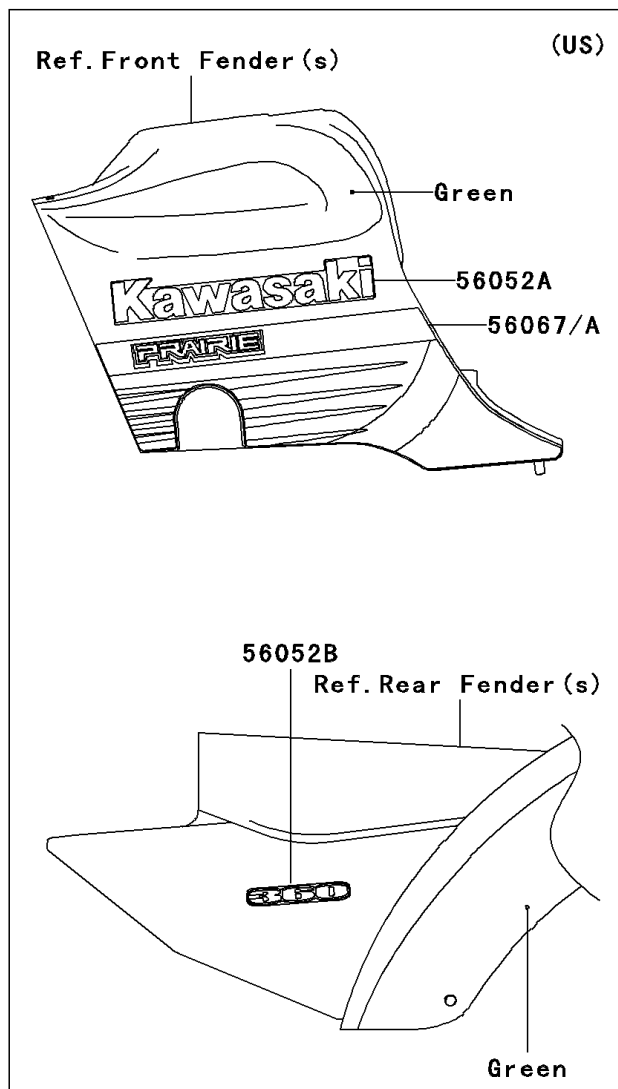

2006 Prairie® 360 4x4 PARTS DIAGRAM

Decals(Green)(AGF)

F2861A

2006 Prairie® 360 4x4 PARTS LIST

Decals(Green)(AGF)

ITEM NAME	PART NUMBER	QUANTITY
MARK,FR FENDER,4X4 (Ref # 56052)	56052-0544	1
MARK,FUEL TANK COVER,KAWASAKI (Ref # 56052A)	56052-0683	1
MARK,RR FENDER,360 (Ref # 56052B)	56052-0685	1
PATTERN,FUEL TANK COVER,LH (Ref # 56067)	56067-0235	1
PATTERN,FUEL TANK COVER,RH (Ref # 56067A)	56067-0236	1
PATTERN,FUEL TANK COVER,LH (Ref # 56067B)	56067-0239	1
PATTERN,FUEL TANK COVER,RH (Ref # 56067C)	56067-0240	1