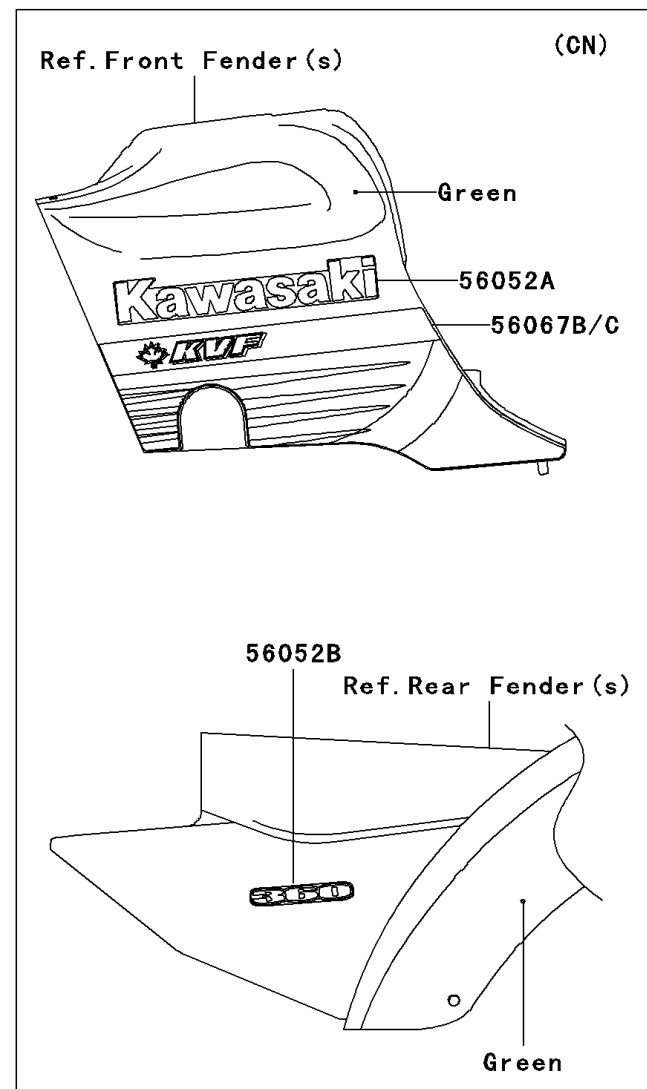

2006 Prairie® 360 4x4 PARTS DIAGRAM

Decals(Green)(AGF)

F2861A

2006 Prairie® 360 4x4 PARTS LIST

Decals(Green)(AGF)

ITEM NAME	PART NUMBER	QUANTITY
MARK,FR FENDER,4X4 (Ref # 56052)	56052-0544	1
MARK,FUEL TANK COVER,KAWASAKI (Ref # 56052A)	56052-0683	1
MARK,RR FENDER,360 (Ref # 56052B)	56052-0685	1
PATTERN,FUEL TANK COVER,LH (Ref # 56067)	56067-0235	1
PATTERN,FUEL TANK COVER,RH (Ref # 56067A)	56067-0236	1
PATTERN,FUEL TANK COVER,LH (Ref # 56067B)	56067-0239	1
PATTERN,FUEL TANK COVER,RH (Ref # 56067C)	56067-0240	1