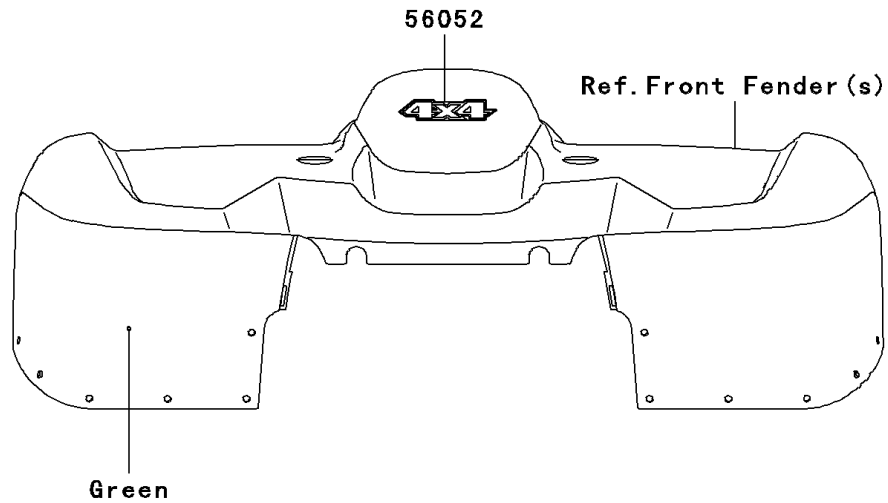

2006 Prairie® 360 4x4 PARTS DIAGRAM

Decals(Green)(AGF)

F2861A

2006 Prairie® 360 4x4 PARTS LIST

Decals(Green)(AGF)

ITEM NAME	PART NUMBER	QUANTITY
MARK,FR FENDER,4X4 (Ref # 56052)	56052-0544	1
MARK,FUEL TANK COVER,KAWASAKI (Ref # 56052A)	56052-0683	1
MARK,RR FENDER,360 (Ref # 56052B)	56052-0685	1
PATTERN,FUEL TANK COVER,LH (Ref # 56067)	56067-0235	1
PATTERN,FUEL TANK COVER,RH (Ref # 56067A)	56067-0236	1
PATTERN,FUEL TANK COVER,LH (Ref # 56067B)	56067-0239	1
PATTERN,FUEL TANK COVER,RH (Ref # 56067C)	56067-0240	1