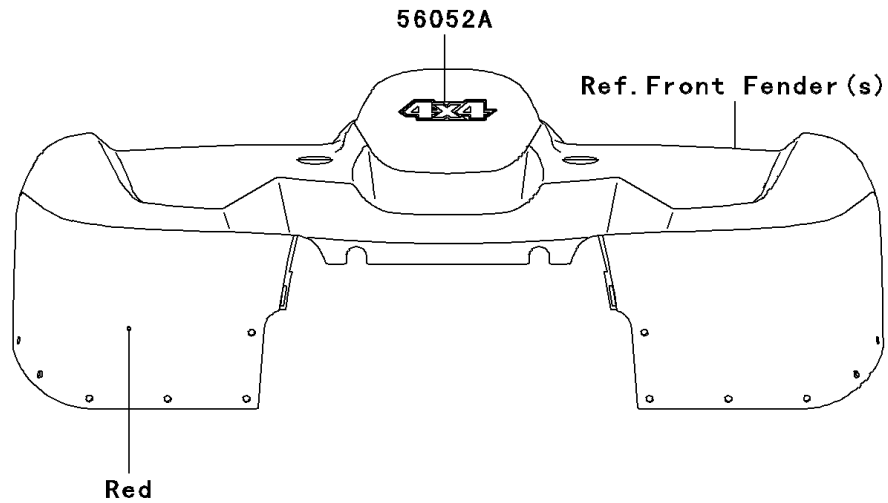

2006 Prairie® 360 4x4 PARTS DIAGRAM

Decals(Red)(AGF)

F2861

2006 Prairie® 360 4x4 PARTS LIST

Decals(Red)(AGF)

ITEM NAME	PART NUMBER	QUANTITY
MARK,RR FENDER,360 (Ref # 56052)	56052-0467	1
MARK,FR FENDER,4X4 (Ref # 56052A)	56052-0547	1
MARK,KAWASAKI (Ref # 56052B)	56052-1729	1
PATTERN,FUEL TANK COVER,LH (Ref # 56067)	56067-0237	1
PATTERN,FUEL TANK COVER,RH (Ref # 56067A)	56067-0238	1
PATTERN,FUEL TANK COVER,LH (Ref # 56067B)	56067-0241	1
PATTERN,FUEL TANK COVER,RH (Ref # 56067C)	56067-0242	1