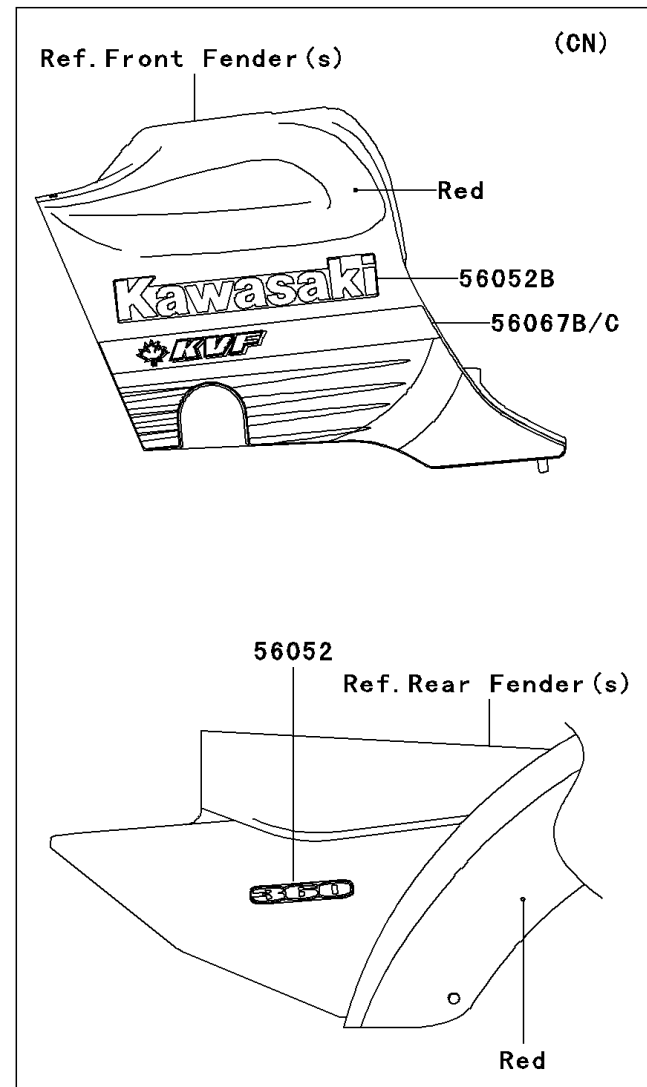

2006 Prairie® 360 4x4 PARTS DIAGRAM

Decals(Red)(AGF)

F2861

2006 Prairie® 360 4x4 PARTS LIST

Decals(Red)(AGF)

ITEM NAME	PART NUMBER	QUANTITY
MARK,RR FENDER,360 (Ref # 56052)	56052-0467	1
MARK,FR FENDER,4X4 (Ref # 56052A)	56052-0547	1
MARK,KAWASAKI (Ref # 56052B)	56052-1729	1
PATTERN,FUEL TANK COVER,LH (Ref # 56067)	56067-0237	1
PATTERN,FUEL TANK COVER,RH (Ref # 56067A)	56067-0238	1
PATTERN,FUEL TANK COVER,LH (Ref # 56067B)	56067-0241	1
PATTERN,FUEL TANK COVER,RH (Ref # 56067C)	56067-0242	1