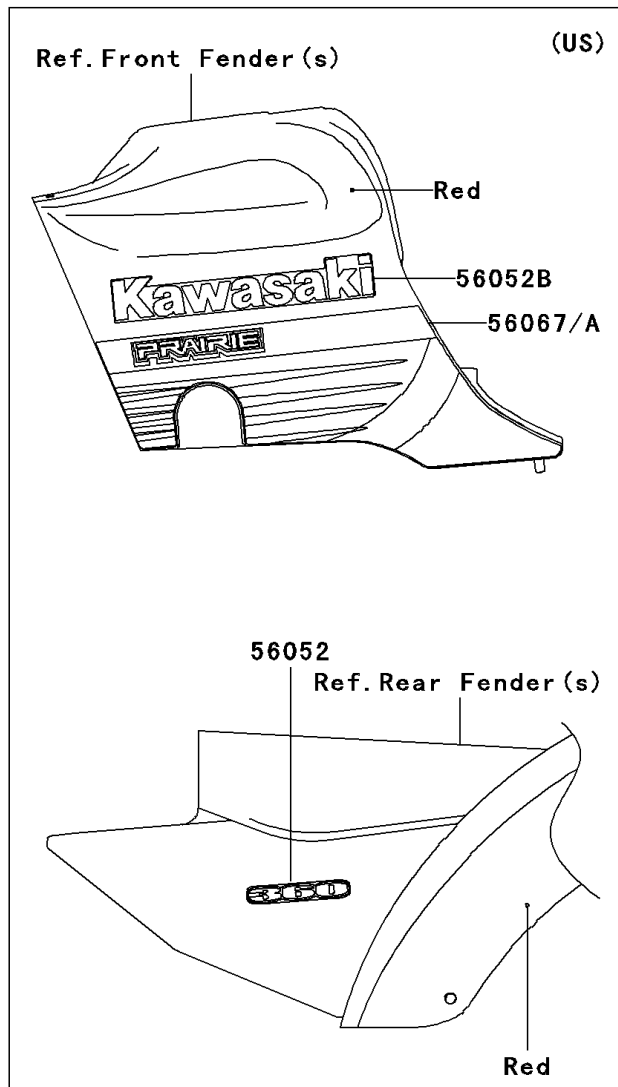

2006 Prairie® 360 4x4 PARTS DIAGRAM

Decals(Red)(AGF)

F2861

2006 Prairie® 360 4x4 PARTS LIST

Decals(Red)(AGF)

ITEM NAME	PART NUMBER	QUANTITY
MARK,RR FENDER,360 (Ref # 56052)	56052-0467	1
MARK,FR FENDER,4X4 (Ref # 56052A)	56052-0547	1
MARK,KAWASAKI (Ref # 56052B)	56052-1729	1
PATTERN,FUEL TANK COVER,LH (Ref # 56067)	56067-0237	1
PATTERN,FUEL TANK COVER,RH (Ref # 56067A)	56067-0238	1
PATTERN,FUEL TANK COVER,LH (Ref # 56067B)	56067-0241	1
PATTERN,FUEL TANK COVER,RH (Ref # 56067C)	56067-0242	1