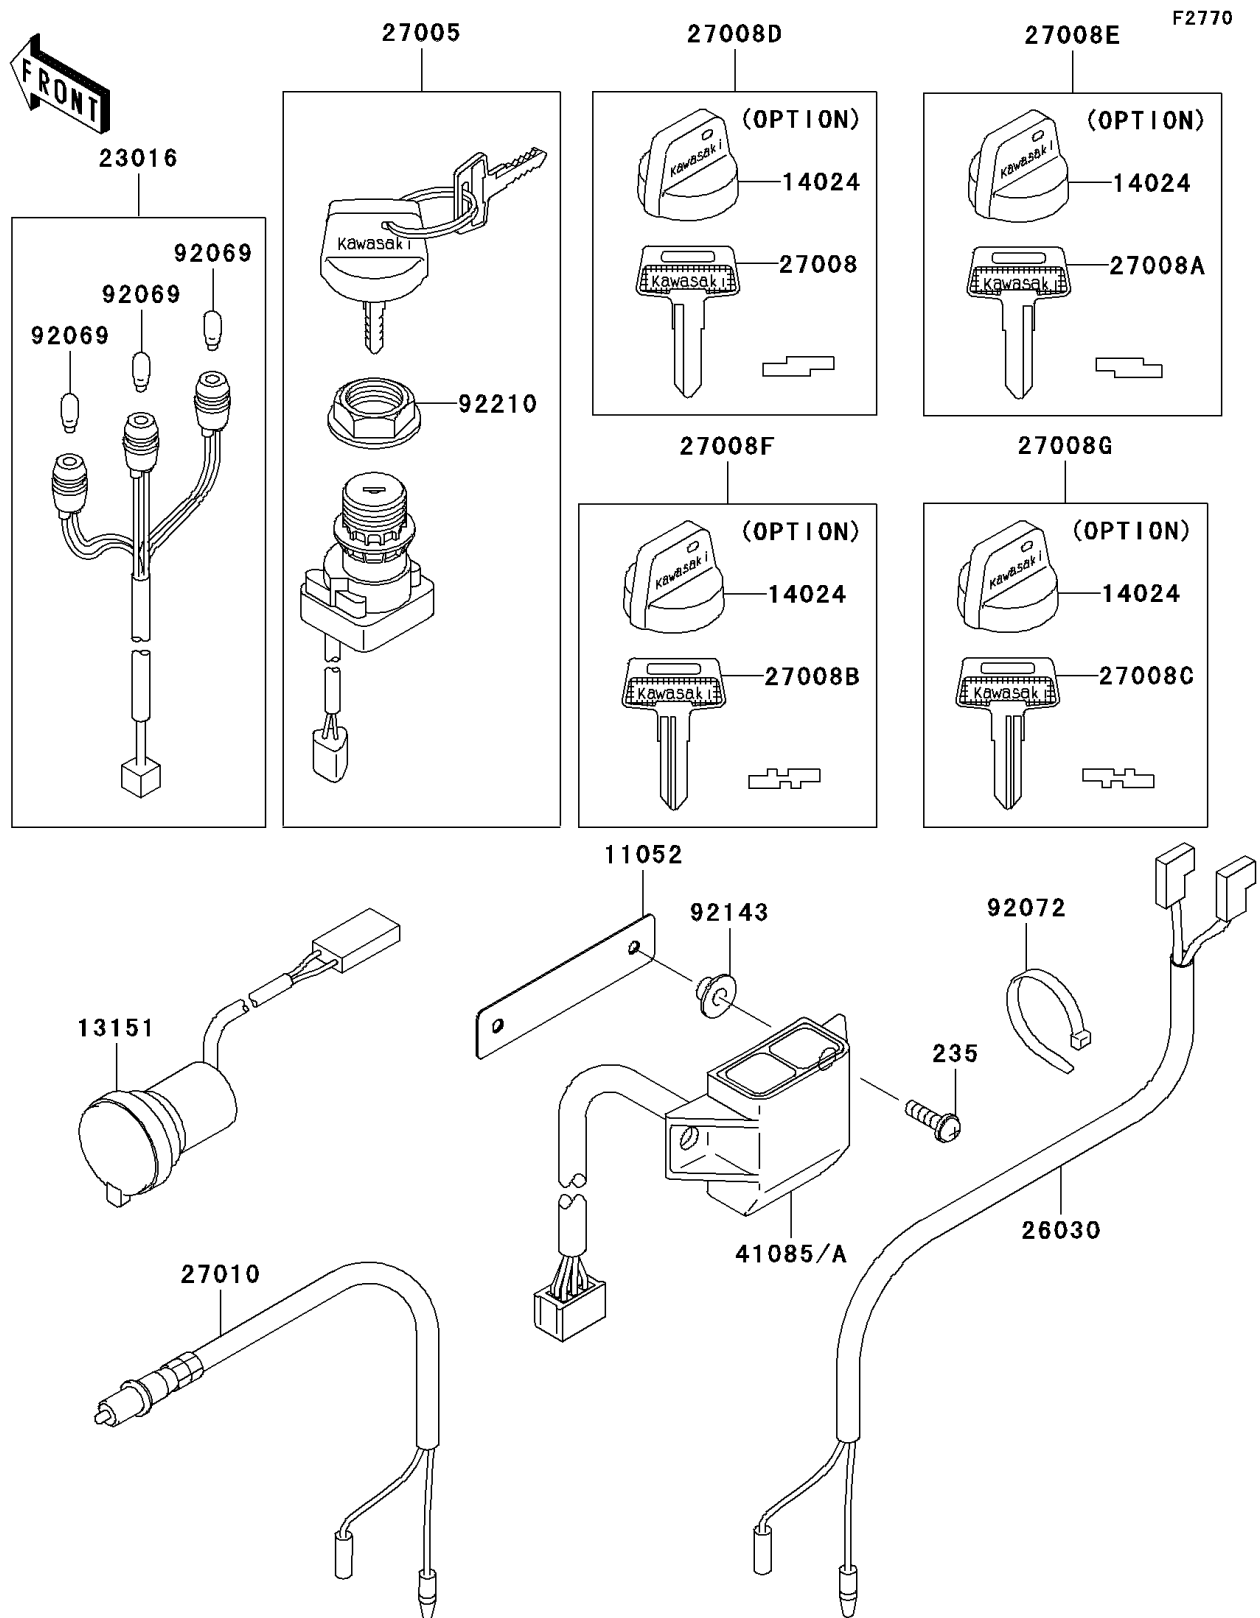

2006 Prairie® 360 4x4 PARTS DIAGRAM

Ignition Switch

2006 Prairie® 360 4x4 PARTS LIST

Ignition Switch

ITEM NAME	PART NUMBER	QUANTITY
SCREW-PAN-WP-CROS,5X16 (Ref # 235)	235AB0516	1
BRACKET (Ref # 11052)	11052-7530	1
SWITCH-COMP,D.C.TERMINAL (Ref # 13151)	13151-0004	1
COVER,KEY (Ref # 14024)	14024-1551	1
LAMP-ASSY (Ref # 23016)	23016-1151	1
HARNESS (Ref # 26030)	26030-1058	1
SWITCH-ASSY-IGNITION (Ref # 27005)	27005-1229	1
KEY-LOCK,BLANK (Ref # 27008)	27008-1041	1
KEY-LOCK,BLANK (Ref # 27008A)	27008-1042	1
KEY-LOCK,BLANK (Ref # 27008B)	27008-1043	1
KEY-LOCK,BLANK (Ref # 27008C)	27008-1044	1
KEY-LOCK,BLANK,W/COVER (Ref # 27008D)	27008-1132	1
KEY-LOCK,BLANK,W/COVER (Ref # 27008E)	27008-1133	1
KEY-LOCK,BLANK,W/COVER (Ref # 27008F)	27008-1134	1
KEY-LOCK,BLANK,W/COVER (Ref # 27008G)	27008-1135	1
SWITCH,BRAKE (Ref # 27010)	27010-1294	1
INDICATOR (Ref # 41085)	41085-0003	1
BULB,12V 3W,T7 (Ref # 92069)	92069-1020	1
BAND,L=149 (Ref # 92072)	92072-031	1
COLLAR (Ref # 92143)	92143-1057	1
NUT,IGNITION SWITCH (Ref # 92210)	92210-1109	1