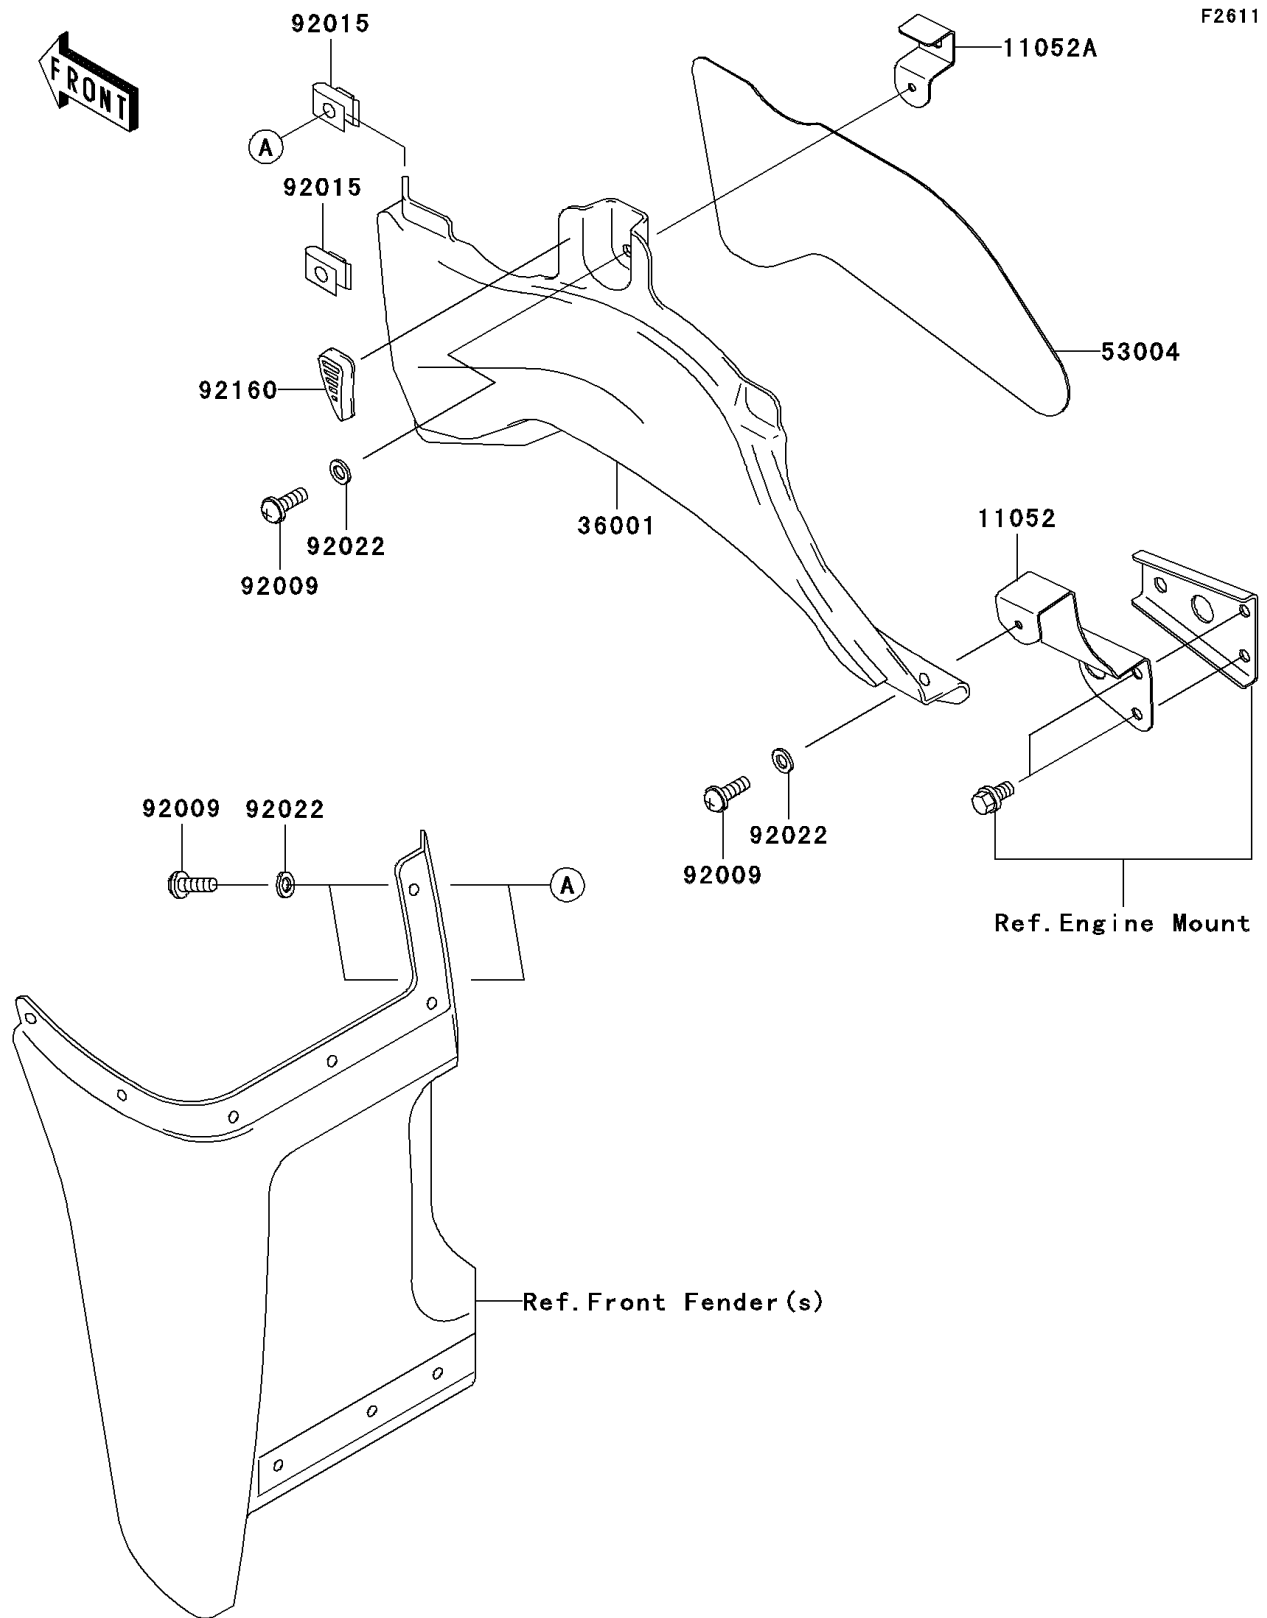

## 2006 Prairie® 360 4x4 PARTS DIAGRAM

Side Covers

## 2006 Prairie® 360 4x4 PARTS LIST

Side Covers

ITEM NAME	PART NUMBER	QUANTITY
BRACKET,EXHAUST PIPE COVER,LWR (Ref # 11052)	11052-1807	1
BRACKET,EXHAUST PIPE COVER,UPP (Ref # 11052A)	11052-1810	1
COVER-SIDE,EXHAUST PIPE (Ref # 36001)	36001-1678	1
MAT,EXHAUST PIPE COVER (Ref # 53004)	53004-1175	1
SCREW,6X16 (Ref # 92009)	92009-1621	1
NUT (Ref # 92015)	92015-1248	1
WASHER,6.5X20X1.6,BLACK (Ref # 92022)	92022-1346	1
DAMPER (Ref # 92160)	92160-1946	1