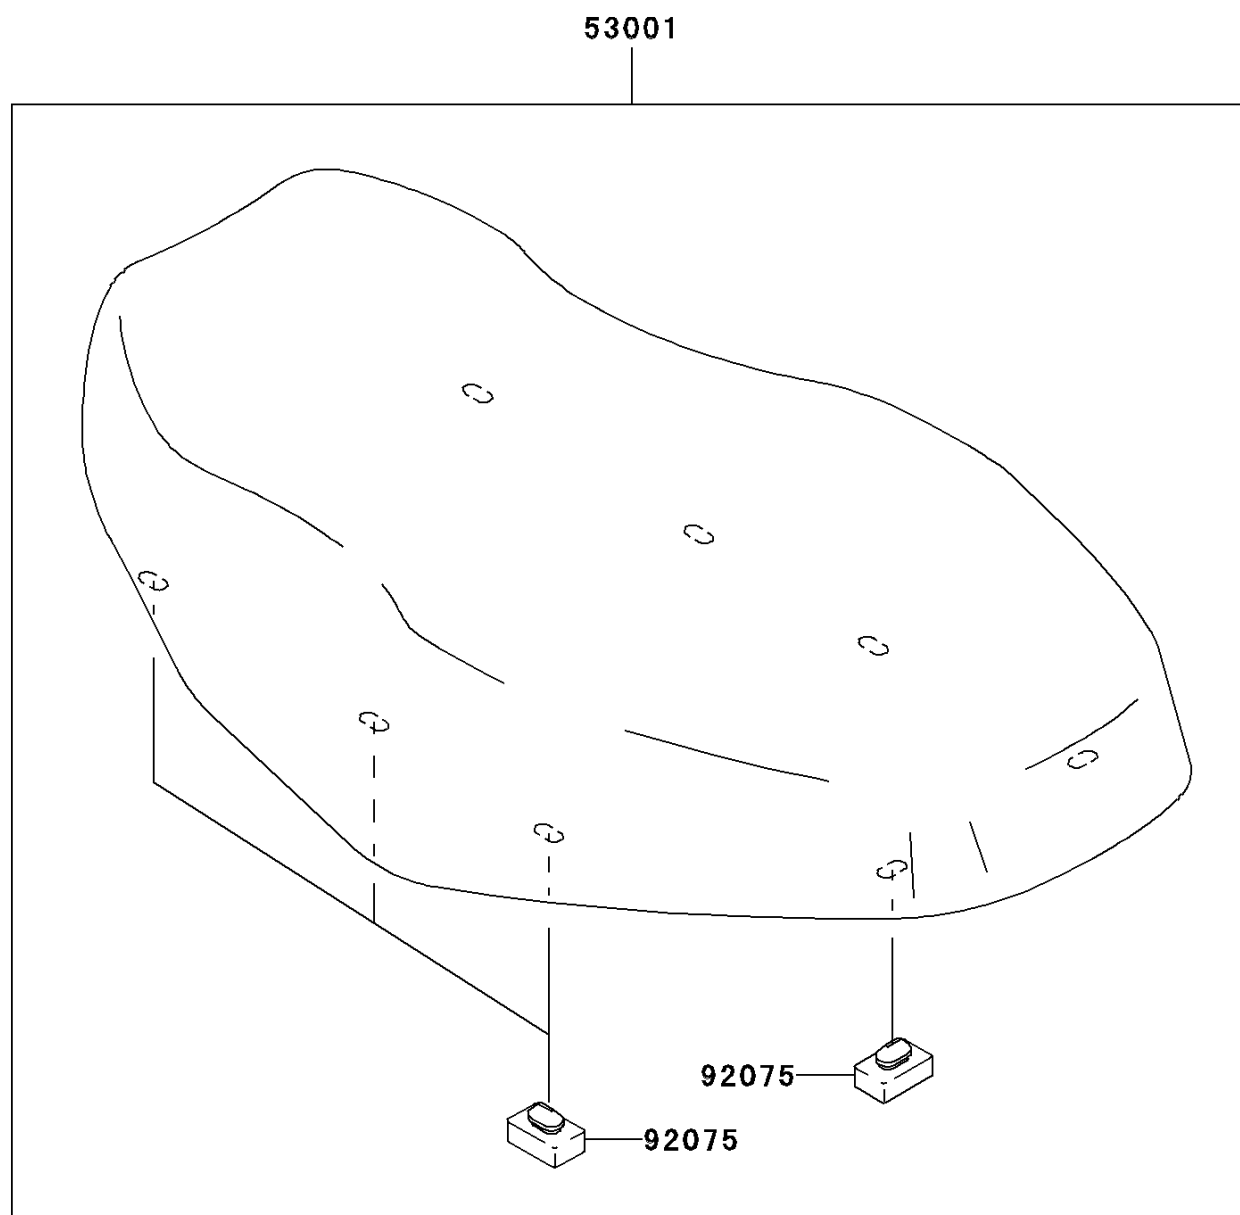

2006 Prairie® 360 4x4 PARTS DIAGRAM

Seat

F2510

2006 Prairie® 360 4x4 PARTS LIST

Seat

ITEM NAME	PART NUMBER	QUANTITY
SEAT-ASSY,BLACK (Ref # 53001)	53001-7503-MA	1
DAMPER (Ref # 92075)	92075-099	1