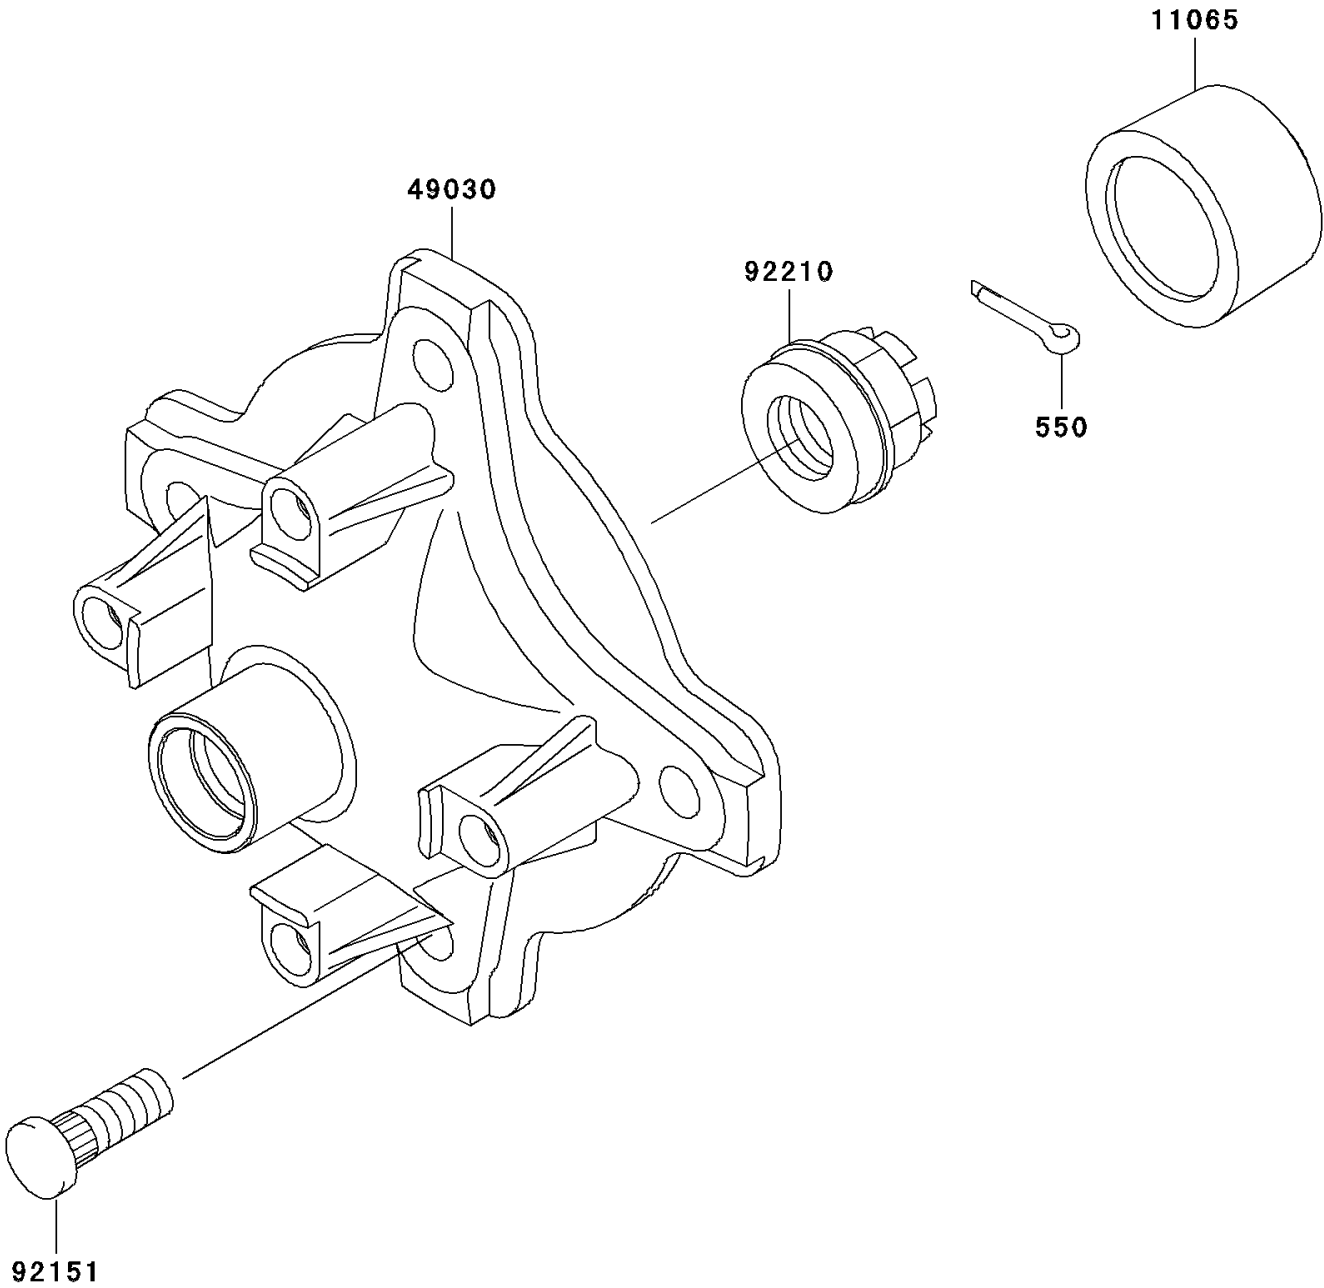

2006 Prairie® 360 4x4 PARTS DIAGRAM

Front Hub

F2230

2006 Prairie® 360 4x4 PARTS LIST

Front Hub

ITEM NAME	PART NUMBER	QUANTITY
PIN-COTTER,4.0X25 (Ref # 550)	550AA4025	1
CAP,WHEEL (Ref # 11065)	11065-1153	1
HUB,FR (Ref # 49030)	49030-7508	1
BOLT,10X29.5 (Ref # 92151)	92151-1392	1
NUT,CASTLE,18MM (Ref # 92210)	92210-1349	1