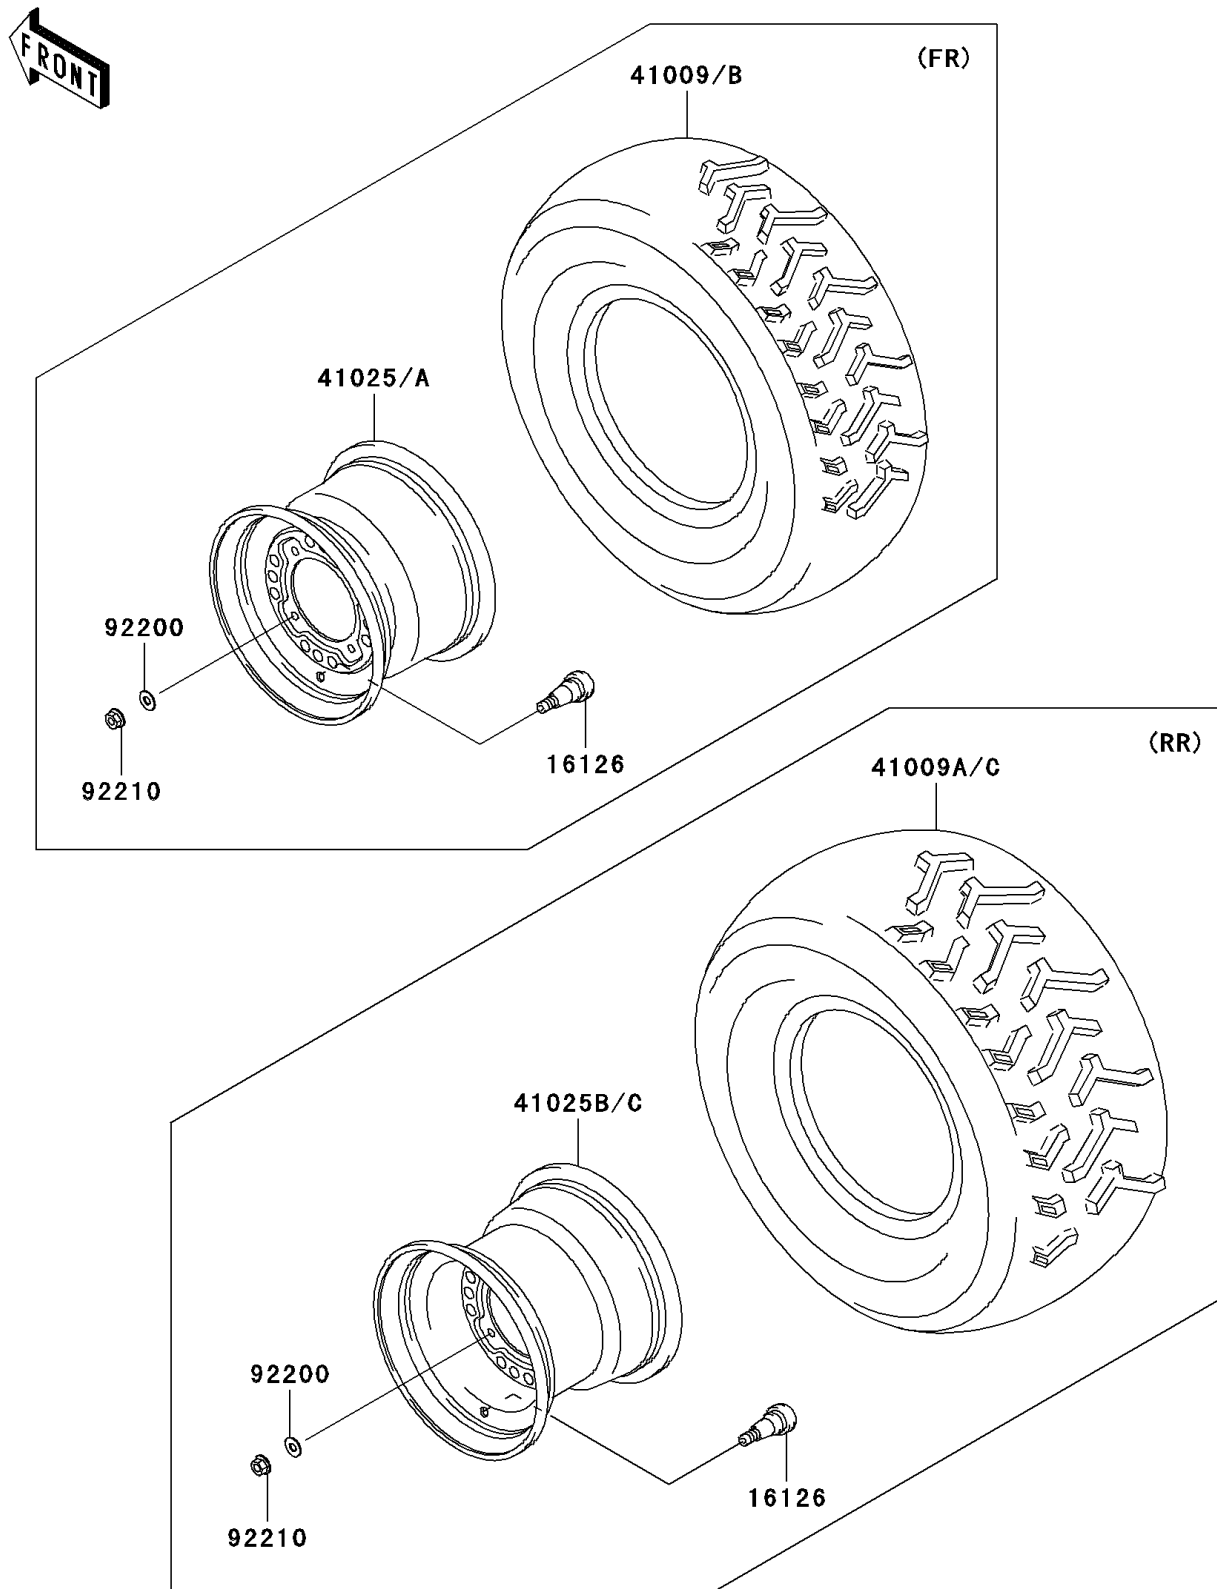

2006 Prairie® 360 4x4 PARTS DIAGRAM

Wheels/Tires

F2210

2006 Prairie® 360 4x4 PARTS LIST

Wheels/Tires

ITEM NAME	PART NUMBER	QUANTITY
VALVE (Ref # 16126)	16126-4001	1
TIRE,FR,AT25X8-12,KT121D (Ref # 41009)	41009-0179	1
TIRE,RR,AT25X10-12,KT405H (Ref # 41009A)	41009-0180	1
RIM,FR,12X6.0,M.GRAYSTONE (Ref # 41025)	41025-1313-379	1
RIM,RR,12X7.5AT,M.GRAYSTONE (Ref # 41025B)	41025-7502-379	1
WASHER,10.5X25X1.6 (Ref # 92200)	92200-1595	1
NUT,FLANGED,10MM (Ref # 92210)	92210-1325	1