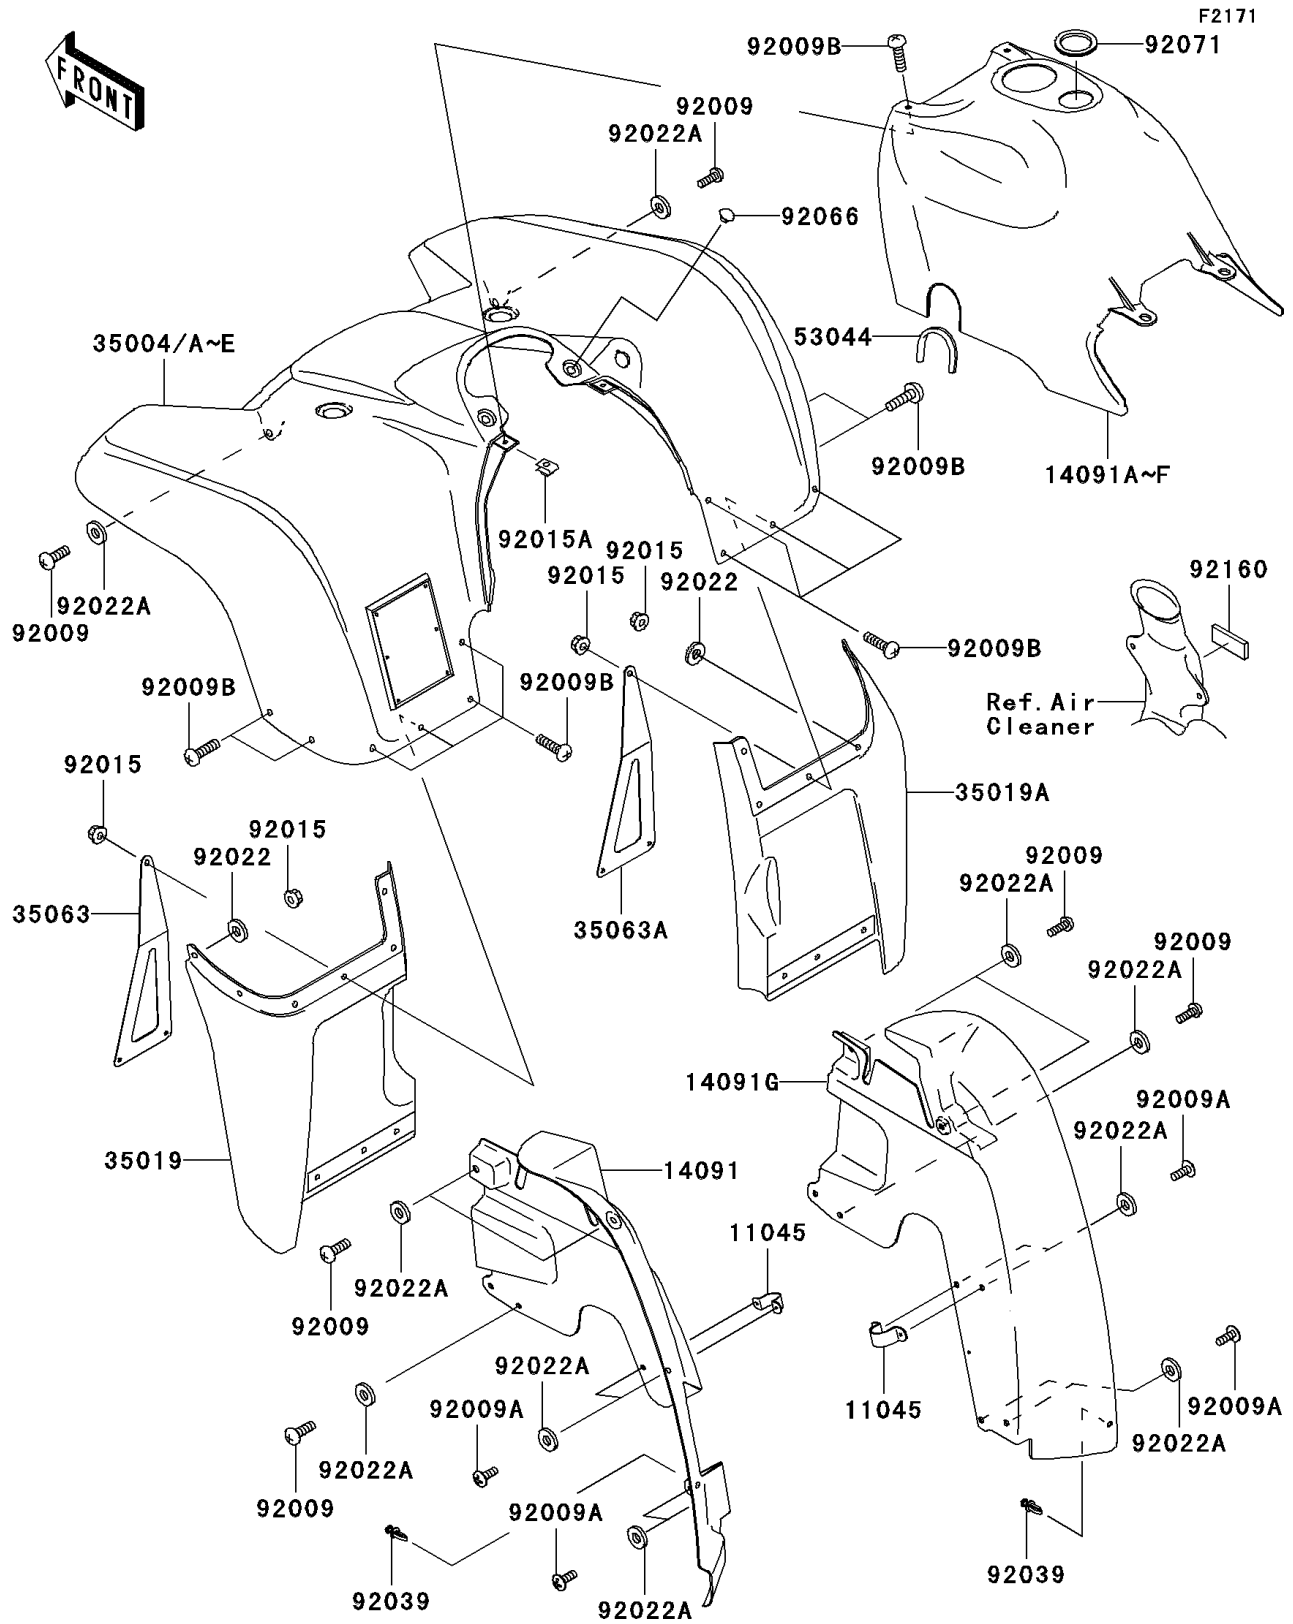

2006 Prairie® 360 4x4 PARTS DIAGRAM

Front Fender(s)

2006 Prairie® 360 4x4 PARTS LIST

Front Fender(s)

ITEM NAME	PART NUMBER	QUANTITY
BRACKET,FENDER (Ref # 11045)	11045-1882	1
COVER,INNER FLAP,LH (Ref # 14091)	14091-7521	1
COVER,FUEL TANK,A.RED (Ref # 14091C)	14091-7525-260	1
COVER,FUEL TANK,W.GREEN (Ref # 14091D)	14091-7525-286	1
COVER,INNER FLAP,RH (Ref # 14091G)	14091-7527	1
FENDER-FRONT,A.RED (Ref # 35004B)	35004-1378-260	1
FENDER-FRONT,W.GREEN (Ref # 35004C)	35004-1378-286	1
FLAP,FR,LH,F.BLACK (Ref # 35019)	35019-0021-6Z	1
FLAP,FR,RH,F.BLACK (Ref # 35019A)	35019-0022-6Z	1
STAY,FRONT FENDER,LH (Ref # 35063)	35063-7506	1
STAY,FRONT FENDER,RH (Ref # 35063A)	35063-7507	1
TRIM,L=150 (Ref # 53044)	53044-1303	1
SCREW,TAPPING,6X16 (Ref # 92009)	92009-1166	1
SCREW,TAPPING,5X14 (Ref # 92009A)	92009-1197	1
SCREW,6X16 (Ref # 92009B)	92009-1621	1
NUT,FLANGED,6MM (Ref # 92015)	92015-1367	1
NUT,CLAMP,6MM (Ref # 92015A)	92015-1678	1
WASHER,6.5X16X1.0 (Ref # 92022)	92022-1093	1
WASHER,6.5X20X1.6,BLACK (Ref # 92022A)	92022-1346	1
RIVET (Ref # 92039)	92039-1229	1
PLUG (Ref # 92066)	92066-1485	1
GROMMET,FUEL TANK COVER (Ref # 92071)	92071-7503	1
DAMPER (Ref # 92160)	92160-1834	1