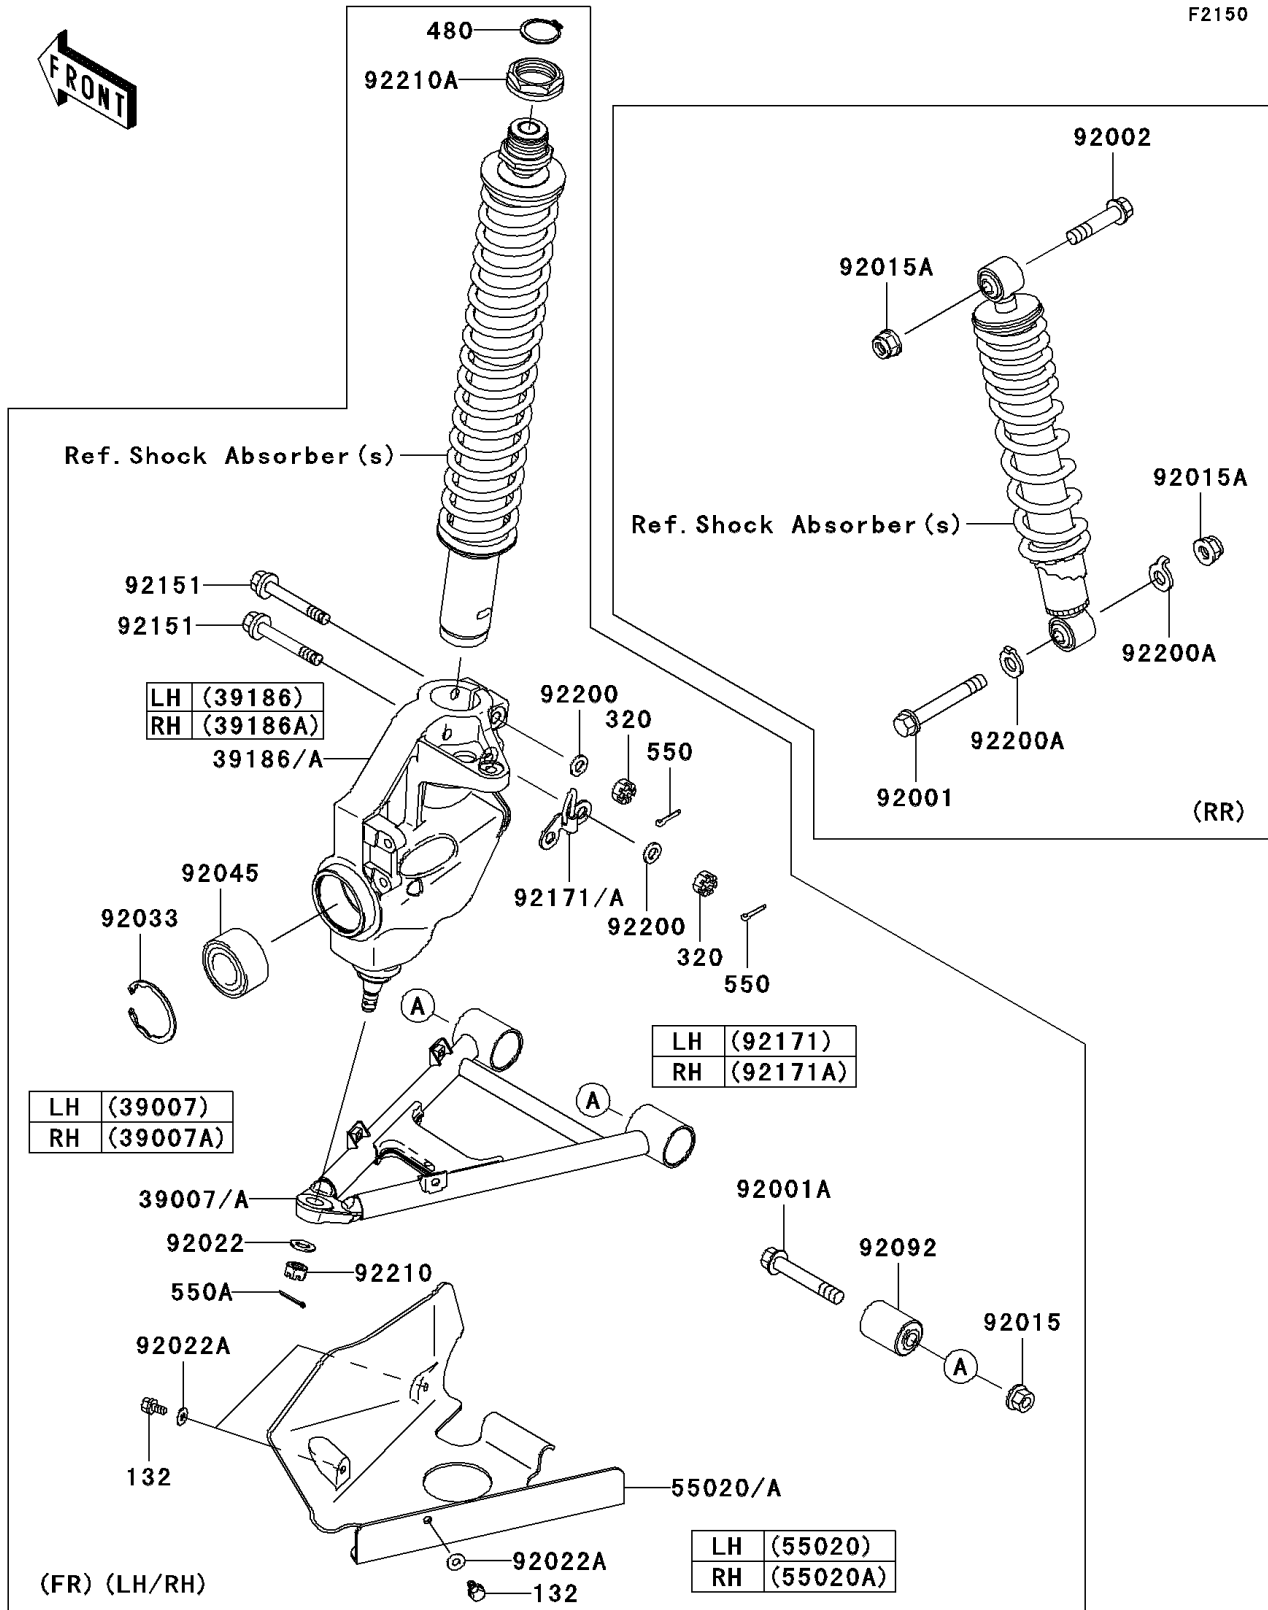

2006 Prairie® 360 4x4 PARTS DIAGRAM

Suspension

F2150

2006 Prairie® 360 4x4 PARTS LIST

Suspension

ITEM NAME	PART NUMBER	QUANTITY
BOLT-FLANGED-SMALL,6X12 (Ref # 132)	132BB0612	1
NUT-CASTLE (Ref # 320)	320BA1000	1
CIRCLIP-TYPE-C,32MM (Ref # 480)	480J3200	1
PIN-COTTER,2.0X15 (Ref # 550)	550AA2015	1
PIN-COTTER,3.0X25 (Ref # 550A)	550AA3025	1
ARM-SUSP,LH (Ref # 39007)	39007-0053	1
ARM-SUSP,RH (Ref # 39007A)	39007-0054	1
KNUCKLE ASSY,FR,LH (Ref # 39186)	39186-0043	1
KNUCKLE ASSY,FR,RH (Ref # 39186A)	39186-0044	1
GUARD,FRONT AXLE,LH (Ref # 55020)	55020-1768	1
GUARD,FRONT AXLE,RH (Ref # 55020A)	55020-1769	1
BOLT,FLANGED,12X88 (Ref # 92001)	92001-1693	1
BOLT,FLANGED,12X75 (Ref # 92001A)	92001-1986	1
BOLT,FLANGED,12X55 (Ref # 92002)	92002-1840	1
NUT,12MM (Ref # 92015)	92015-1426	1
NUT,FLANGED,LOCK,12MM (Ref # 92015A)	92015-1617	1
WASHER,12.3X22X1.6 (Ref # 92022)	92022-1065	1
WASHER,7X16X1.2 (Ref # 92022A)	92022-1344	1
RING-SNAP,55MM (Ref # 92033)	92033-1274	1
BEARING-BALL,30BWD08ACA13 (Ref # 92045)	92045-0095	1
BUSHING-RUBBER (Ref # 92092)	92092-7501	1
BOLT,FLANGED,10X70 (Ref # 92151)	92151-1879	1
CLAMP,LH (Ref # 92171)	92171-1499	1
CLAMP,RH (Ref # 92171A)	92171-1500	1
WASHER,10.5X19X2.3 (Ref # 92200)	92200-1042	1
WASHER,CLAW,12.7X25.4X3.4 (Ref # 92200A)	92200-7501	1
NUT,CASTLE,12MM (Ref # 92210)	92210-0395	1
NUT,35MM (Ref # 92210A)	92210-1066	1