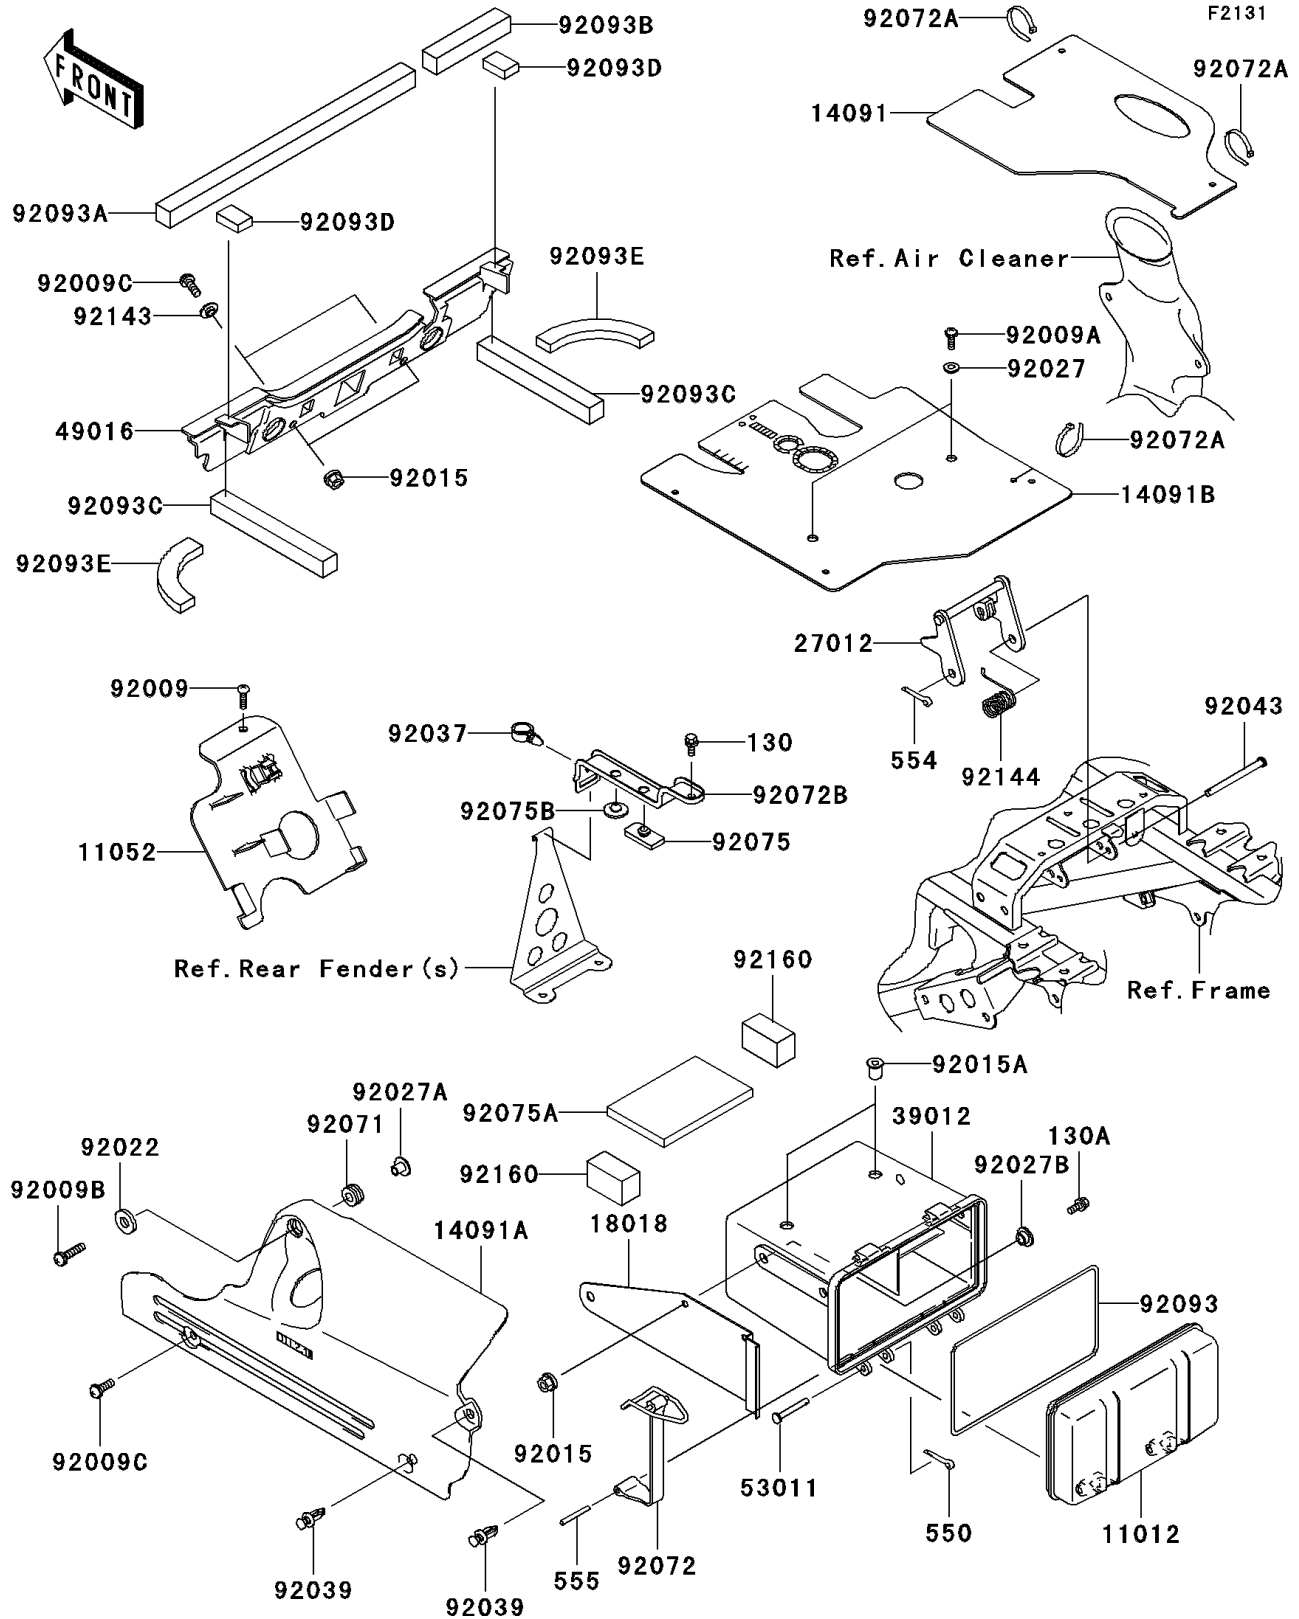

2006 Prairie® 360 4x4 PARTS DIAGRAM

Frame Fittings

2006 Prairie® 360 4x4 PARTS LIST

Frame Fittings

ITEM NAME	PART NUMBER	QUANTITY
BOLT-FLANGED,6X14 (Ref # 130)	130BB0614	1
CAP,STORAGE CASE (Ref # 11012)	11012-1951	1
BRACKET,ELECTRIC BASE (Ref # 11052)	11052-7529	1
COVER,CARBURETOR (Ref # 14091)	14091-7516	1
COVER,ENGINE,F.BLACK (Ref # 14091A)	14091-7524-6Z	1
COVER,CYLINDER HEAD BRACKET (Ref # 14091B)	14091-7526	1
PLATE-HEAT GUARD (Ref # 18018)	18018-7501	1
HOOK,SEAT (Ref # 27012)	27012-1381	1
CASE-STORAGE (Ref # 39012)	39012-7501	1
COVER-SEAL (Ref # 49016)	49016-1221	1
PIN,6X39 (Ref # 53011)	53011-006	1
SCREW,TAPPING,6X16 (Ref # 92009)	92009-1166	1
SCREW,TAPPING,5X10 (Ref # 92009A)	92009-1332	1
SCREW,6X25 (Ref # 92009B)	92009-1465	1
SCREW,6X16 (Ref # 92009C)	92009-1621	1
NUT,FLANGED,6MM,BLACK (Ref # 92015)	92015-1233	1
NUT (Ref # 92015A)	92015-1700	1
WASHER,7X18X1.2 (Ref # 92022)	92022-1545	1
COLLAR,L=4.6 (Ref # 92027)	92027-1168	1
COLLAR,FLANGED,L=12.1,BLACK (Ref # 92027A)	92027-1651	1
COLLAR,L=5.6 (Ref # 92027B)	92027-1933	1
CLAMP,HOSE (Ref # 92037)	92037-1827	1
RIVET (Ref # 92039)	92039-1229	1
PIN,6X77 (Ref # 92043)	92043-1367	1
GROMMET (Ref # 92071)	92071-3716	1
BAND,STORAGE CASE (Ref # 92072)	92072-0098	1
BAND,L=188 (Ref # 92072A)	92072-1239	1
BAND,BATTERY (Ref # 92072B)	92072-7501	1
DAMPER (Ref # 92075)	92075-1054	1

2006 Prairie® 360 4x4 PARTS LIST

Frame Fittings

ITEM NAME	PART NUMBER	QUANTITY
DAMPER,BATTERY (Ref # 92075A)	92075-1997	1
DAMPER,RUBBER (Ref # 92075B)	92075-261	1
SEAL (Ref # 92093)	92093-1570	1
SEAL (Ref # 92093A)	92093-1577	1
SEAL (Ref # 92093B)	92093-1578	1
SEAL (Ref # 92093C)	92093-1580	1
SEAL (Ref # 92093D)	92093-1581	1
SEAL (Ref # 92093E)	92093-1582	1
COLLAR (Ref # 92143)	92143-1087	1
SPRING,SEAT HOOK (Ref # 92144)	92144-1174	1
DAMPER (Ref # 92160)	92160-1744	1
BOLT-FLANGED,6X16 (Ref # 130A)	130BB0616	1
PIN-COTTER,2.0X12 (Ref # 550)	550AA2012	1
PIN-SNAP (Ref # 554)	554DA0600	1
PIN-SPRING (Ref # 555)	555A0436	1