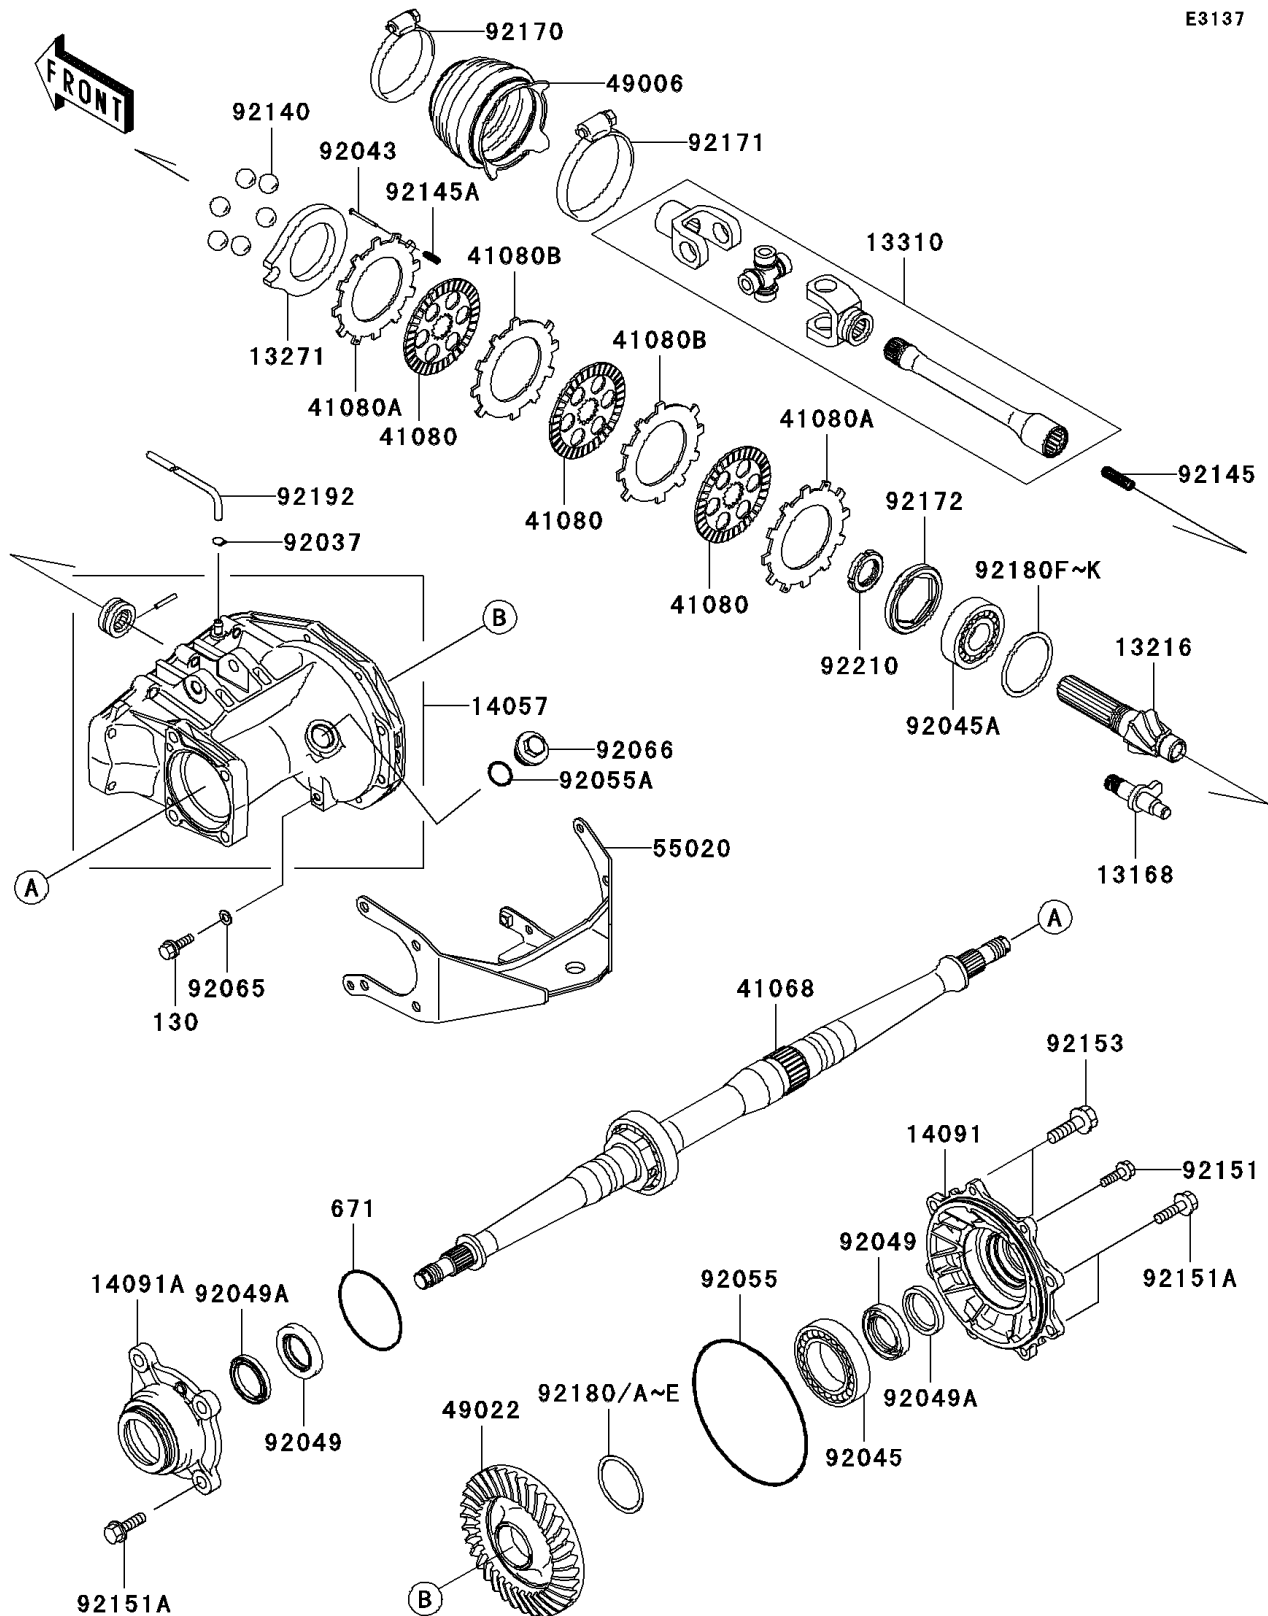

2006 Prairie® 360 4x4 PARTS DIAGRAM

Drive Shaft-Rear

E3137

2006 Prairie® 360 4x4 PARTS LIST

Drive Shaft-Rear

ITEM NAME	PART NUMBER	QUANTITY
LEVER,BRAKE (Ref # 13168)	13168-1687	1
GEAR-COMP,RR,8T (Ref # 13216)	13216-0002	1
PLATE,CAM (Ref # 13271)	13271-0539	1
SHAFT-ASSY,RR DRIVE SHAFT (Ref # 13310)	13310-1028	1
CASE-COMP-GEAR (Ref # 14057)	14057-0001	1
COVER,RH (Ref # 14091)	14091-0028	1
COVER,LH (Ref # 14091A)	14091-1422	1
AXLE (Ref # 41068)	41068-1453	1
DISC,FRICITION (Ref # 41080)	41080-1482	1
DISC,PRESSURE (Ref # 41080A)	41080-1483	1
DISC,SEPARATER (Ref # 41080B)	41080-1484	1
BOOT,RR DRIVE SHAFT (Ref # 49006)	49006-1358	1
GEAR-BEVEL,RR,35T (Ref # 49022)	49022-0003	1
GUARD,RR,CASE (Ref # 55020)	55020-0038	1
CLAMP,HOSE (Ref # 92037)	92037-1104	1
PIN,3X35 (Ref # 92043)	92043-1617	1
BEARING-BALL,55X90X18 (Ref # 92045)	92045-0078	1
BEARING-BALL,BX30-1C3 UR3 (Ref # 92045A)	92045-0099	1
SEAL-OIL,HTC40X58X8 (Ref # 92049)	92049-0012	1
SEAL-OIL,SC40X52X7 (Ref # 92049A)	92049-0013	1
RING-O,156.3X3.7 (Ref # 92055)	92055-0004	1
RING-O,25.7X2.4 (Ref # 92055A)	92055-1136	1
GASKET (Ref # 92065)	92065-023	1
PLUG (Ref # 92066)	92066-1303	1
BALL,D/O#12 (Ref # 92140)	92140-1064	1
SPRING,RR DRIVE SHAFT (Ref # 92145)	92145-1300	1
SPRING,RR BRAKE (Ref # 92145A)	92145-1301	1
BOLT,8X30 (Ref # 92151)	92151-1908	1
BOLT,10X35 (Ref # 92151A)	92151-1909	1