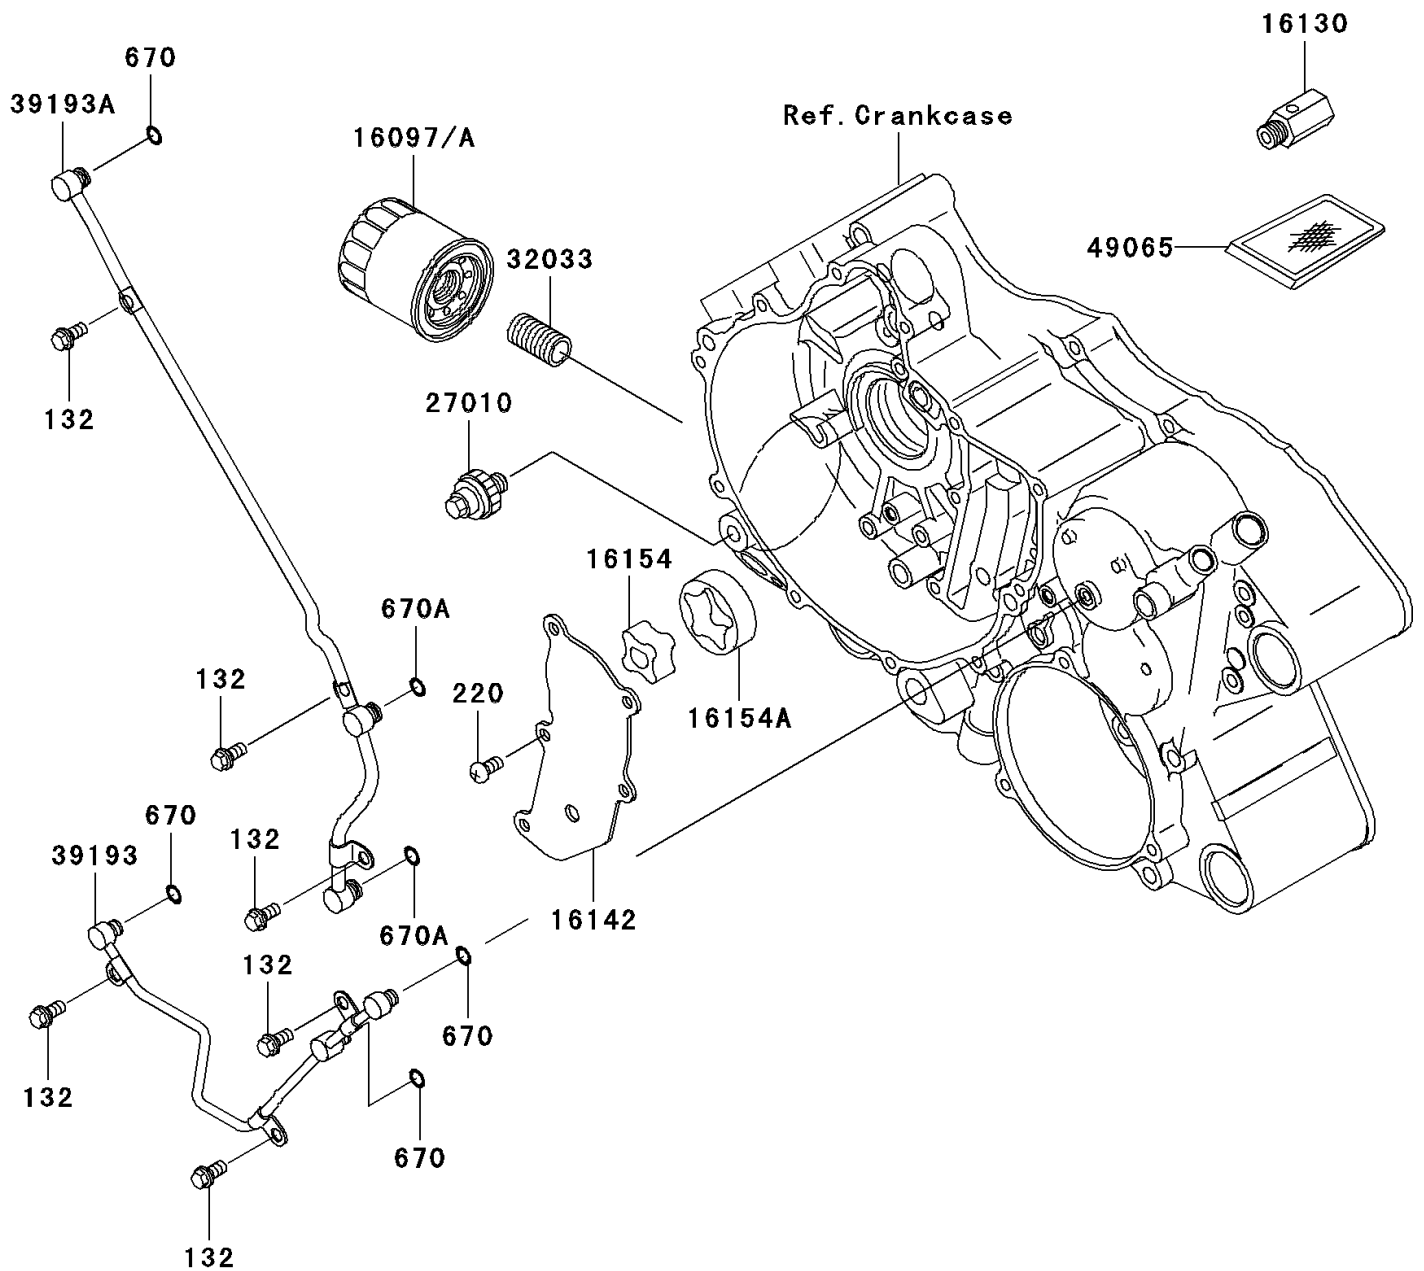

2006 Prairie® 360 4x4 PARTS DIAGRAM

Oil Pump/Oil Filter

E1710

2006 Prairie® 360 4x4 PARTS LIST

Oil Pump/Oil Filter

ITEM NAME	PART NUMBER	QUANTITY
BOLT-FLANGED-SMALL,6X12 (Ref # 132)	132BD0612	1
SCREW-PAN-CROSS,6X12 (Ref # 220)	220AA0612	1
O RING (Ref # 670)	670D1505	1
O RING,7MM (Ref # 670A)	670D1507	1
FILTER-ASSY-OIL (Ref # 16097)	16097-0003	1
FILTER-ASSY-OIL (Ref # 16097A)	16097-0004	1
VALVE-ASSY-RELIEF (Ref # 16130)	16130-1058	1
COVER-PUMP,OIL (Ref # 16142)	16142-1170	1
ROTOR-PUMP,INNER (Ref # 16154)	16154-1128	1
ROTOR-PUMP,OUTER (Ref # 16154A)	16154-1129	1
SWITCH,OIL PRESSURE (Ref # 27010)	27010-1313	1
PIPE,OIL FILTER (Ref # 32033)	32033-1535	1
PIPE-OIL (Ref # 39193)	39193-0021	1
PIPE-OIL (Ref # 39193A)	39193-0022	1
FILTER-OIL (Ref # 49065)	49065-1086	1