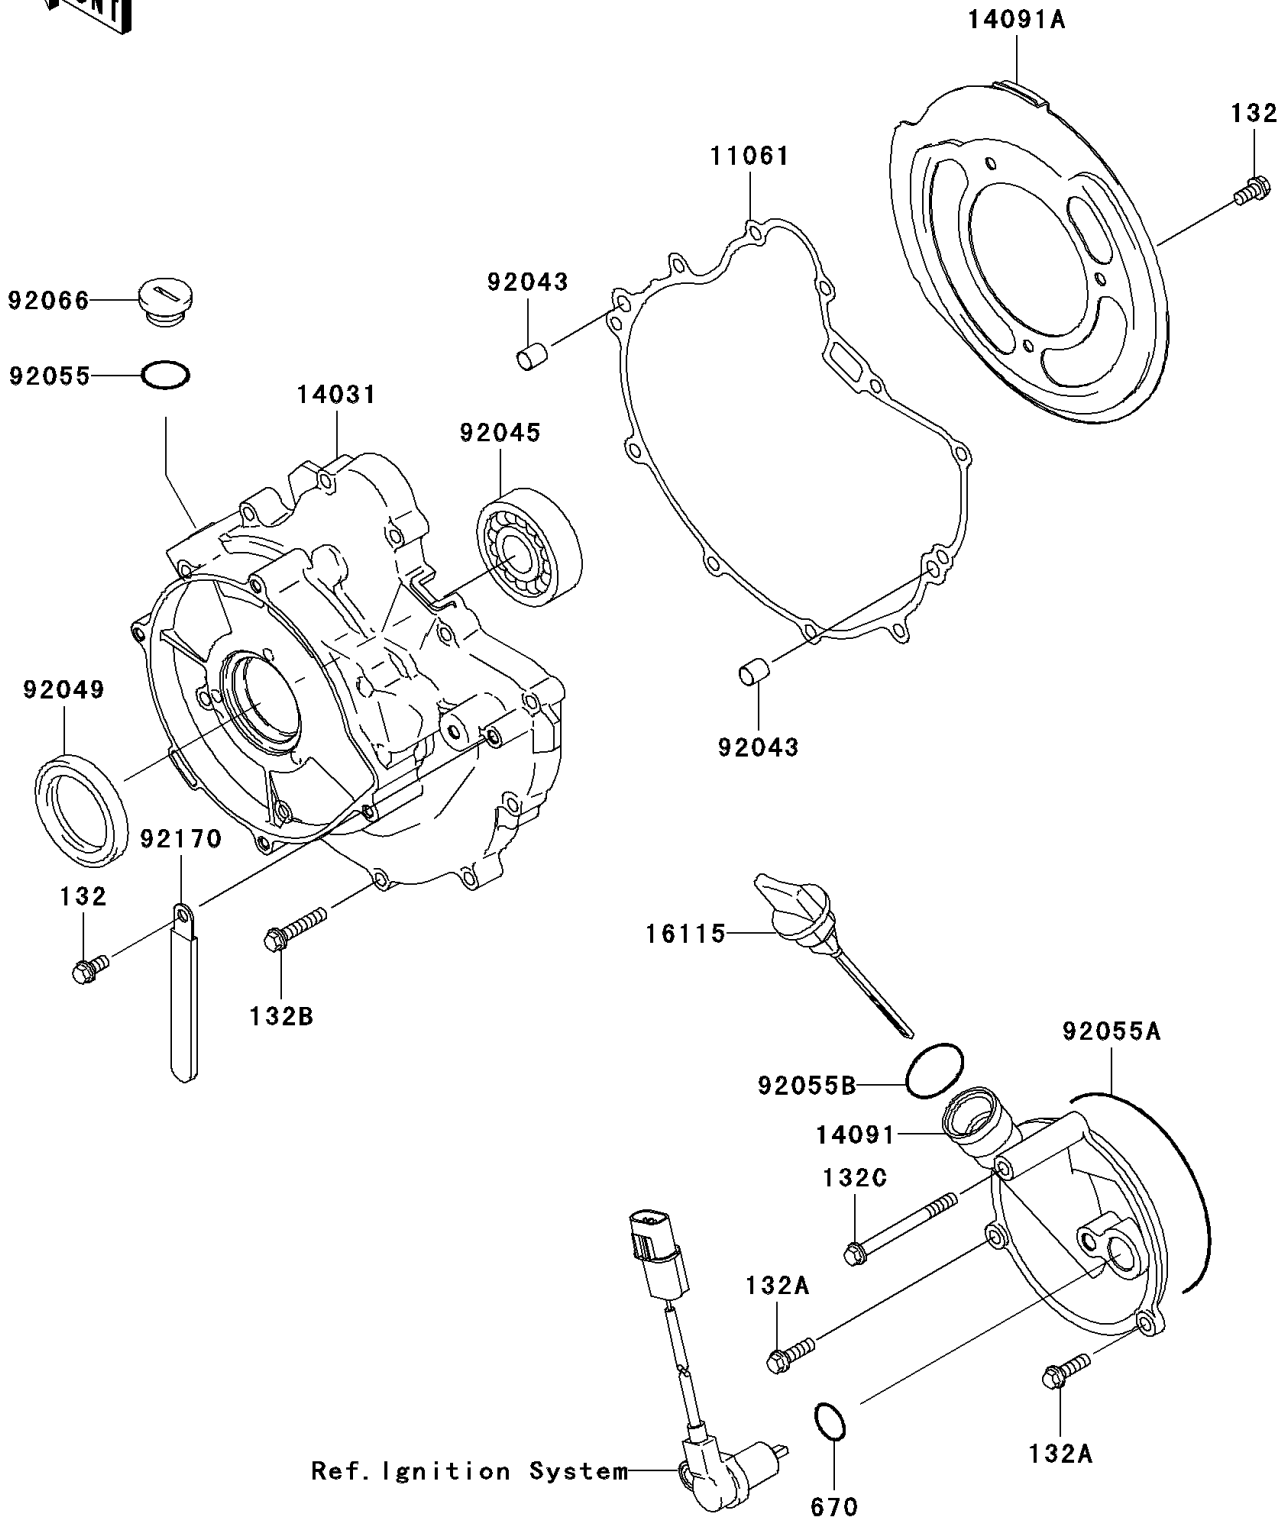

## 2006 Prairie® 360 4x4 PARTS DIAGRAM

Engine Cover(s)

E1431

## 2006 Prairie® 360 4x4 PARTS LIST

Engine Cover(s)

ITEM NAME	PART NUMBER	QUANTITY
BOLT-FLANGED-SMALL,6X12 (Ref # 132)	132BD0612	1
BOLT-FLANGED-SMALL,6X20 (Ref # 132A)	132BD0620	1
BOLT-FLANGED-SMALL,6X30 (Ref # 132B)	132BD0630	1
BOLT-FLANGED-SMALL,6X65 (Ref # 132C)	132BD0665	1
O RING (Ref # 670)	670D2018	1
GASKET,GENERATOR COVER (Ref # 11061)	11061-1086	1
COVER-GENERATOR (Ref # 14031)	14031-1389	1
COVER (Ref # 14091)	14091-1365	1
COVER,BELT CONVERTER (Ref # 14091A)	14091-1571	1
CAP-OIL FILLER (Ref # 16115)	16115-1072	1
PIN,6.2X8X14 (Ref # 92043)	92043-1263	1
BEARING-BALL,#6004 (Ref # 92045)	92045-0076	1
SEAL-OIL,HTC 28X45X7 (Ref # 92049)	92049-1576	1
RING-O,20X2 (Ref # 92055)	92055-1146	1
RING-O,99.5X2.0 (Ref # 92055A)	92055-1632	1
RING-O,20X3 (Ref # 92055B)	92055-2185	1
PLUG,COVER (Ref # 92066)	92066-1163	1
CLAMP (Ref # 92170)	92170-1925	1