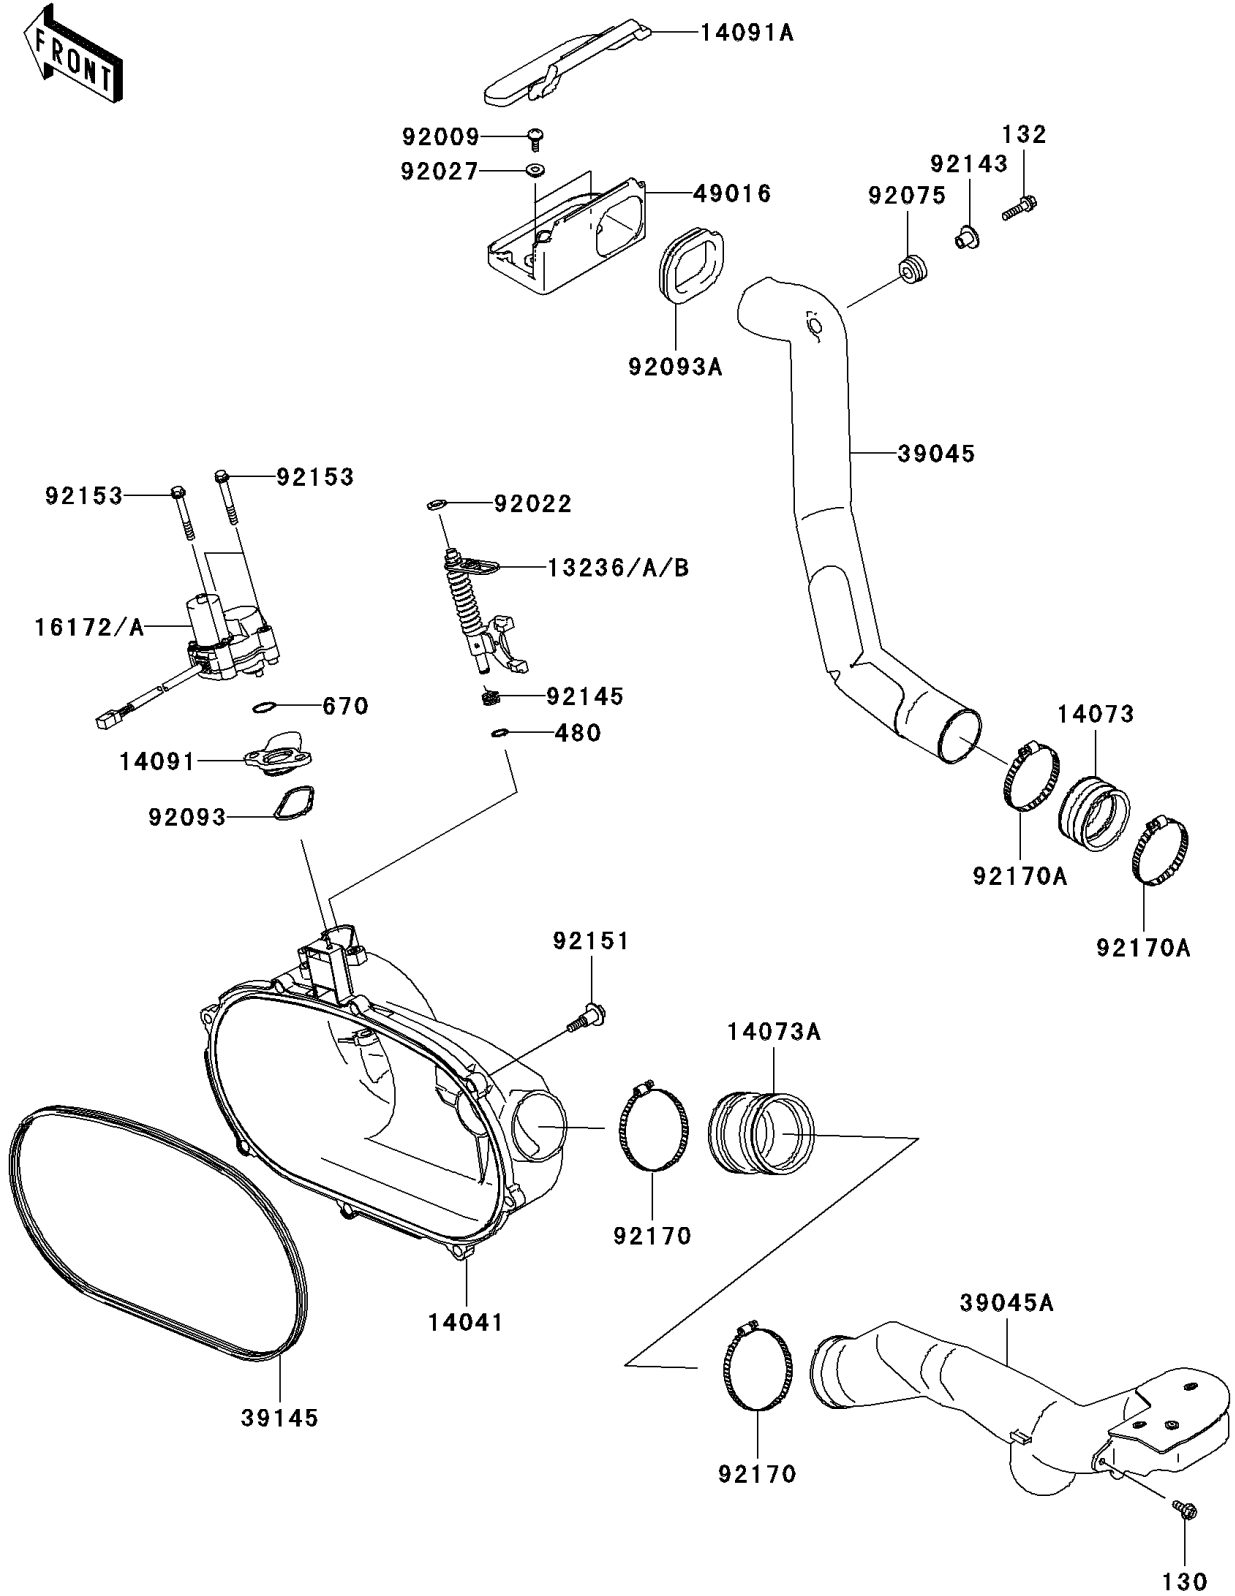

2006 Prairie® 360 4x4 PARTS DIAGRAM

Converter Cover

E1393

2006 Prairie® 360 4x4 PARTS LIST

Converter Cover

ITEM NAME	PART NUMBER	QUANTITY
BOLT-FLANGED,6X14 (Ref # 130)	130BA0614	1
BOLT-FLANGED-SMALL,6X25 (Ref # 132)	132BA0625	1
CIRCLIP-TYPE-C,10MM (Ref # 480)	480J1000	1
O RING (Ref # 670)	670D3022	1
LEVER-COMP,YELLOW (Ref # 13236)	13236-0046	1
LEVER-COMP,GREEN (Ref # 13236A)	13236-0047	1
LEVER-COMP,PAINT LESS (Ref # 13236B)	13236-0048	1
COVER-COMP,BELT CONVERTER (Ref # 14041)	14041-1156	1
DUCT,JOINT (Ref # 14073)	14073-1775	1
DUCT,JOINT ENGINE COVER (Ref # 14073A)	14073-1805	1
COVER (Ref # 14091)	14091-1421	1
COVER,MUDGUARD (Ref # 14091A)	14091-1500	1
ACTUATOR (Ref # 16172)	16172-0006	1
DUCT-ASSY,SNORKEL,IN (Ref # 39045)	39045-0012	1
DUCT-ASSY,SNORKEL,EX (Ref # 39045A)	39045-1068	1
TRIM-SEAL (Ref # 39145)	39145-1135	1
COVER-SEAL,BELT CONVERTER (Ref # 49016)	49016-1218	1
SCREW,TAPPING,5X14 (Ref # 92009)	92009-1197	1
WASHER,10.2X16X1 (Ref # 92022)	92022-1829	1
COLLAR,L=4.6 (Ref # 92027)	92027-1168	1
DAMPER,RUBBER (Ref # 92075)	92075-1123	1
SEAL (Ref # 92093)	92093-1548	1
SEAL,COVER MUDGUARD (Ref # 92093A)	92093-1572	1
COLLAR (Ref # 92143)	92143-1353	1
SPRING (Ref # 92145)	92145-1567	1
BOLT,FLANGED,6X30 (Ref # 92151)	92151-1686	1
BOLT,6X47 (Ref # 92153)	92153-0678	1
CLAMP (Ref # 92170)	92170-1763	1
CLAMP (Ref # 92170A)	92170-1764	1