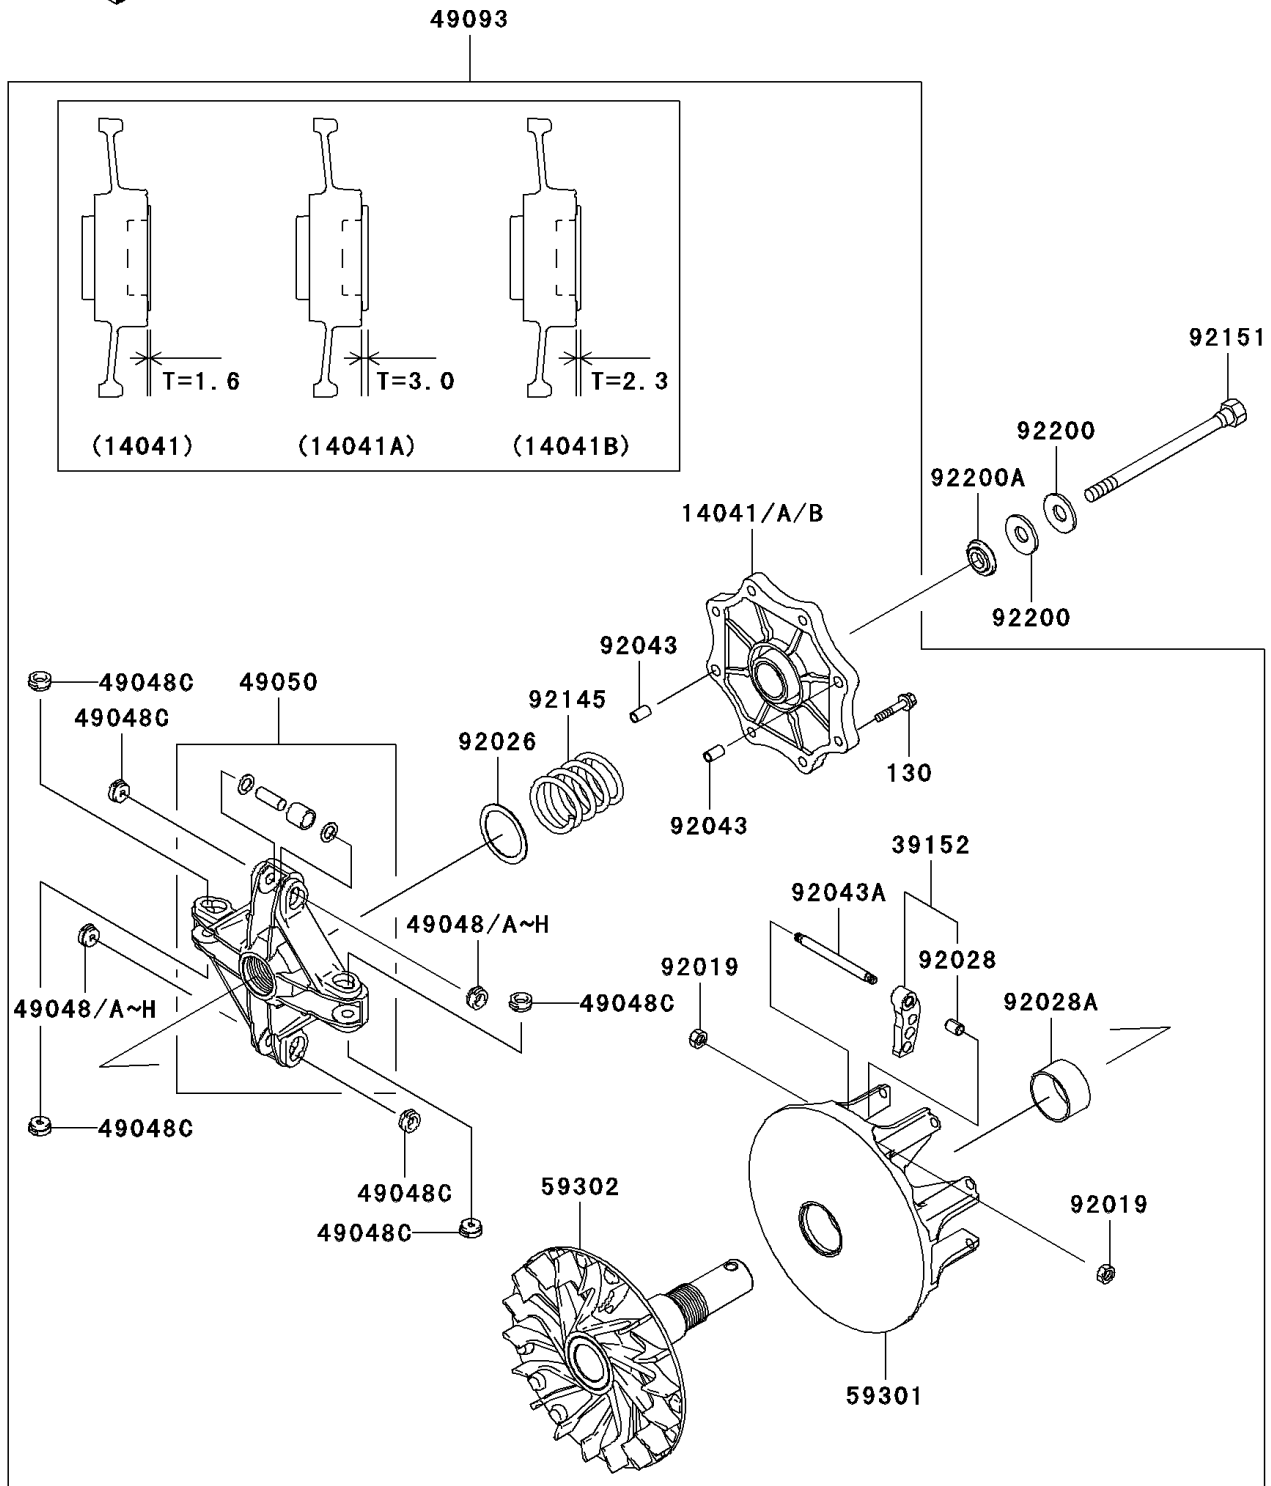

2006 Prairie® 360 4x4 PARTS DIAGRAM

Drive Converter

E1391

2006 Prairie® 360 4x4 PARTS LIST

Drive Converter

ITEM NAME	PART NUMBER	QUANTITY
BOLT-FLANGED,6X30 (Ref # 130)	130CA0630	1
COVER-COMP,RED (Ref # 14041)	14041-1159	1
COVER-COMP,BLUE (Ref # 14041A)	14041-1160	1
COVER-COMP,STD (Ref # 14041B)	14041-1161	1
WEIGHT-RAMP (Ref # 39152)	39152-1096	1
SHOE,T=7.2 (Ref # 49048)	49048-1087	1
SHOE,T=7.3 (Ref # 49048A)	49048-1088	1
SHOE,T=7.4 (Ref # 49048B)	49048-1089	1
SHOE,T=7.5 (Ref # 49048C)	49048-1090	1
SHOE,T=7.6 (Ref # 49048D)	49048-1091	1
SHOE,T=7.7 (Ref # 49048E)	49048-1092	1
SHOE,T=7.8 (Ref # 49048F)	49048-1093	1
SHOE,T=7.9 (Ref # 49048G)	49048-1094	1
SHOE,T=8.0 (Ref # 49048H)	49048-1095	1
SPIDER (Ref # 49050)	49050-1081	1
CONVERTER-ASSY-DRIVE (Ref # 49093)	49093-0012	1
SHEAVE-MOVABLE (Ref # 59301)	59301-1070	1
SHEAVE-COMP (Ref # 59302)	59302-0003	1
NUT,LOCK,6MM (Ref # 92019)	92019-008	1
SPACER,39X49.5X1.0 (Ref # 92026)	92026-1603	1
BUSHING (Ref # 92028)	92028-1973	1
BUSHING (Ref # 92028A)	92028-1975	1
PIN,6.2X8X14 (Ref # 92043)	92043-1263	1
PIN (Ref # 92043A)	92043-1688	1
SPRING (Ref # 92145)	92145-1465	1
BOLT,12X165 (Ref # 92151)	92151-1393	1
WASHER,SPRING (Ref # 92200)	92200-1504	1
WASHER (Ref # 92200A)	92200-1634	1