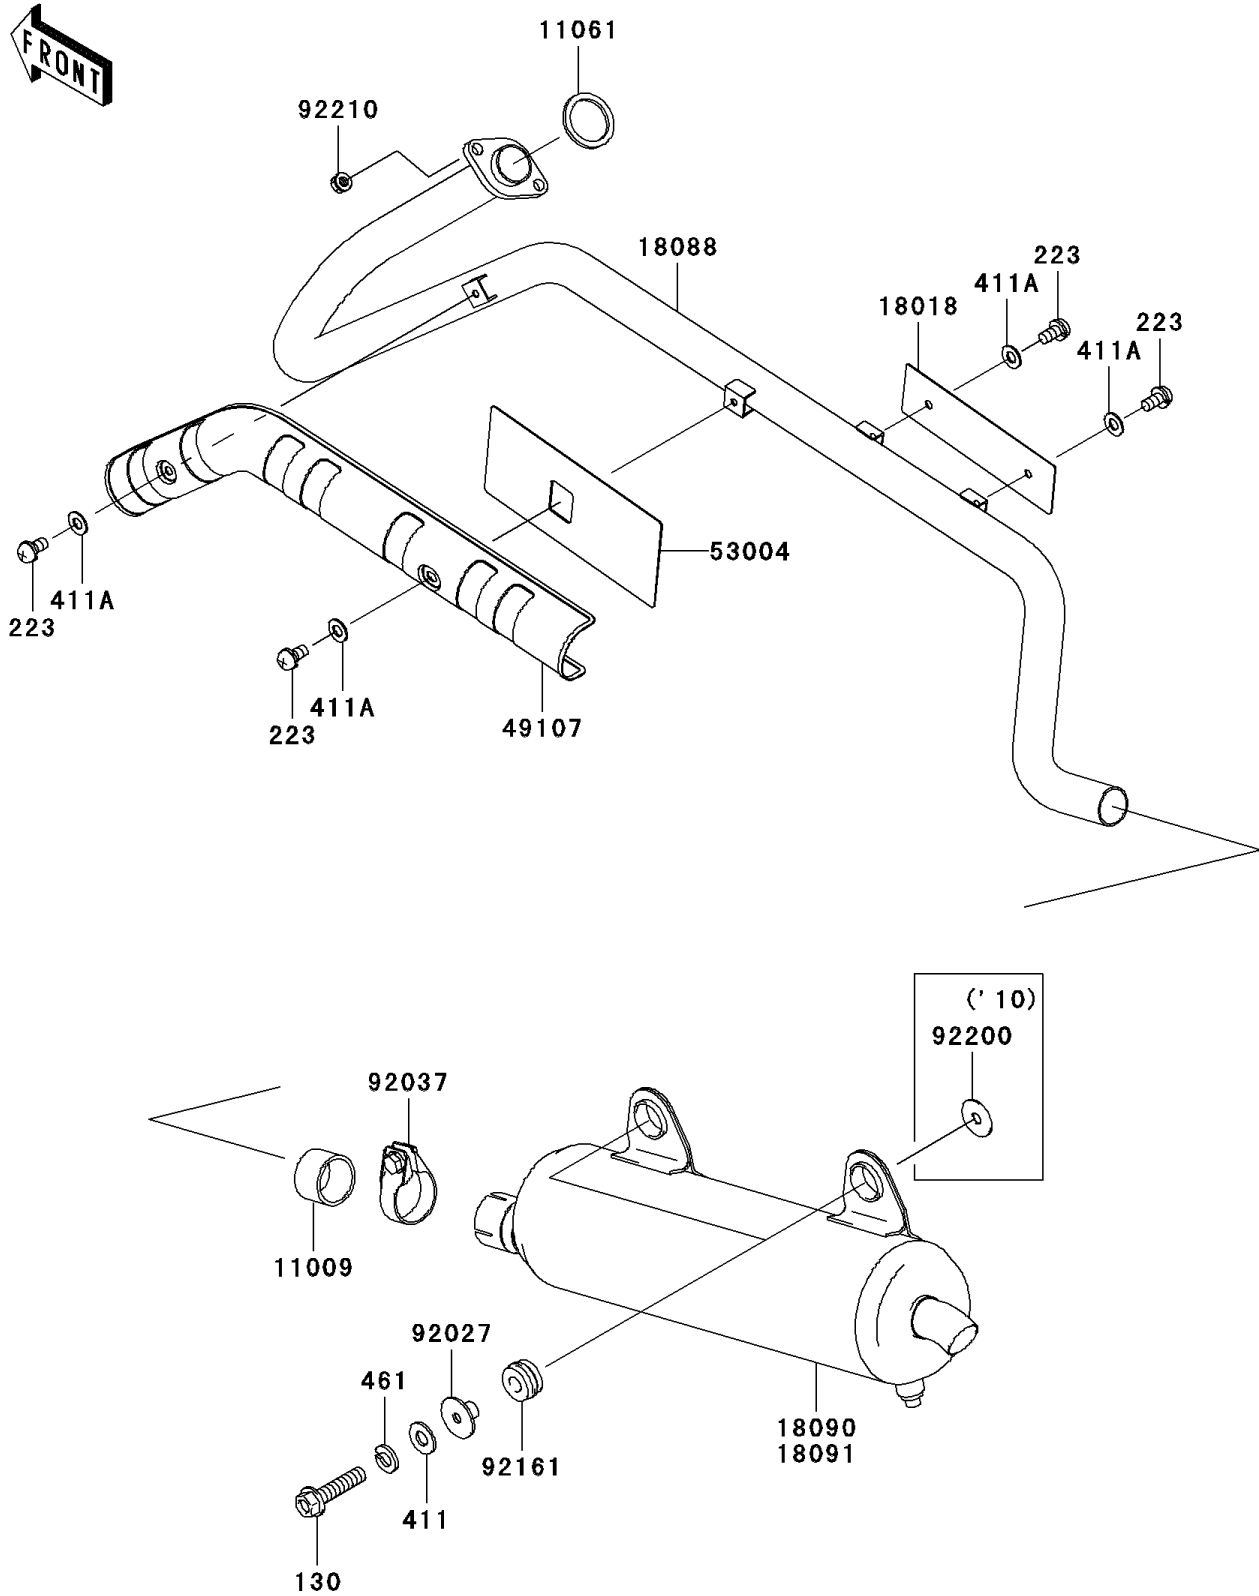

2006 Prairie® 360 4x4 PARTS DIAGRAM

Muffler(s)

E1140

2006 Prairie® 360 4x4 PARTS LIST

Muffler(s)

ITEM NAME	PART NUMBER	QUANTITY
BOLT-FLANGED,8X35 (Ref # 130)	130CD0835	1
SCREW-PAN-WS-CROS,6X12 (Ref # 223)	223AB0612	1
WASHER-PLAIN (Ref # 411)	411AA0800	1
WASHER-PLAIN,6.5X13X1 (Ref # 411A)	411AB0600	1
WASHER-SPRING,8MM (Ref # 461)	461DA0800	1
GASKET,EXHAUST PIPE CONNECTING (Ref # 11009)	11009-1667	1
GASKET,EXHAUST (Ref # 11061)	11061-1053	1
PLATE-HEAT GUARD,EXHAUST PIPE (Ref # 18018)	18018-1135	1
PIPE-EXHAUST (Ref # 18088)	18088-1215	1
BODY-COMP-MUFFLER (Ref # 18090)	18090-1954	1
COVER-EXHAUST PIPE (Ref # 49107)	49107-1222	1
MAT (Ref # 53004)	53004-1181	1
COLLAR,MUFFLER (Ref # 92027)	92027-1981	1
CLAMP,42MM (Ref # 92037)	92037-1349	1
DAMPER,MUFFLER (Ref # 92161)	92161-1292	1
NUT,8MM (Ref # 92210)	92210-1242	1