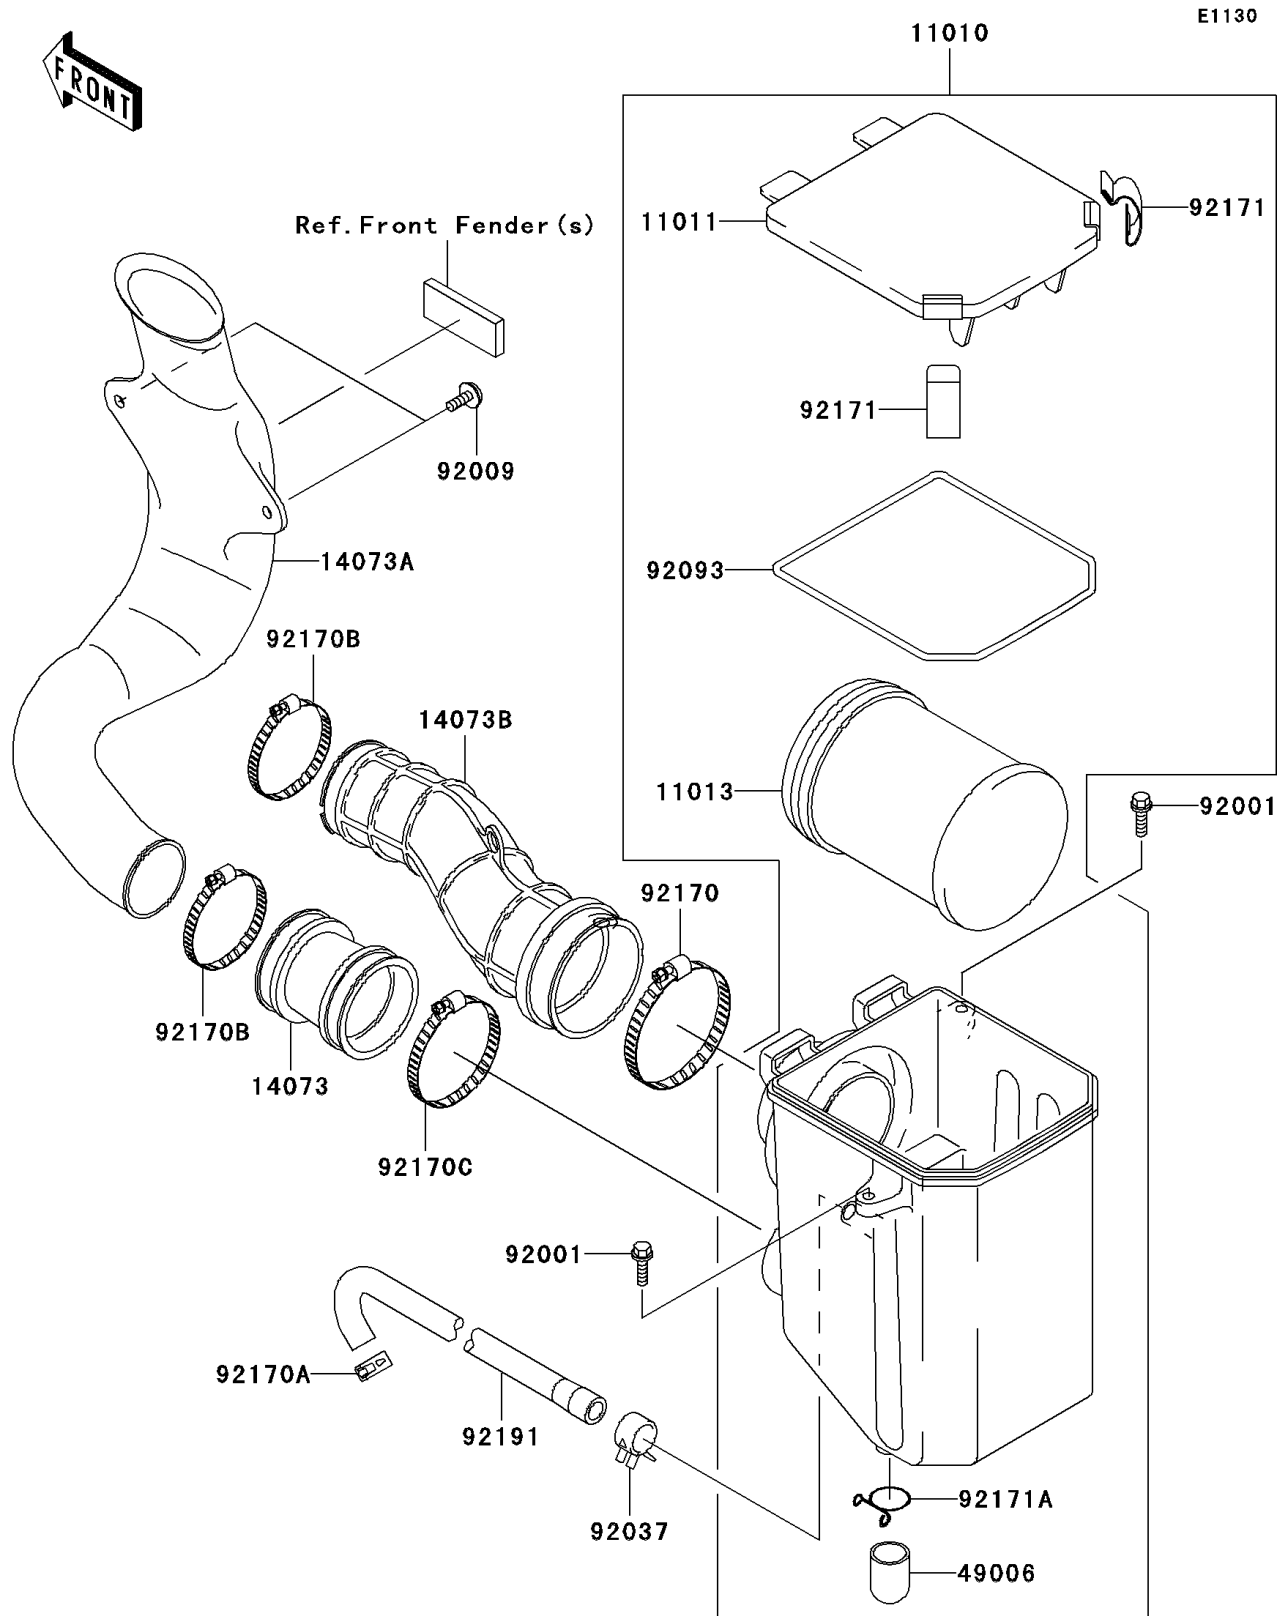

2006 Prairie® 360 4x4 PARTS DIAGRAM

Air Cleaner

2006 Prairie® 360 4x4 PARTS LIST

Air Cleaner

| ITEM NAME | PART NUMBER | QUANTITY |
|-------------------------------------|-------------|----------|
| FILTER-ASSY-AIR (Ref # 11010) | 11010-1766 | 1 |
| CASE-AIR FILTER,UPP (Ref # 11011) | 11011-1639 | 1 |
| ELEMENT-AIR FILTER (Ref # 11013) | 11013-1292 | 1 |
| DUCT,A/C-INLET (Ref # 14073) | 14073-1802 | 1 |
| DUCT,INLET (Ref # 14073A) | 14073-1803 | 1 |
| DUCT,A/C-CARBURETOR (Ref # 14073B) | 14073-1823 | 1 |
| BOOT (Ref # 49006) | 49006-1359 | 1 |
| BOLT,WP,6X20 (Ref # 92001) | 92001-1460 | 1 |
| SCREW,TAPPING,6X16 (Ref # 92009) | 92009-1166 | 1 |
| CLAMP (Ref # 92037) | 92037-1678 | 1 |
| SEAL,AIR FILTER CASE (Ref # 92093) | 92093-1550 | 1 |
| CLAMP (Ref # 92170) | 92170-1307 | 1 |
| CLAMP (Ref # 92170A) | 92170-1491 | 1 |
| CLAMP (Ref # 92170B) | 92170-1674 | 1 |
| CLAMP (Ref # 92170C) | 92170-1764 | 1 |
| CLAMP,AIR FILTER CASE (Ref # 92171) | 92171-1426 | 1 |
| CLAMP (Ref # 92171A) | 92171-1427 | 1 |
| TUBE,AIR CLEANER (Ref # 92191) | 92191-1644 | 1 |