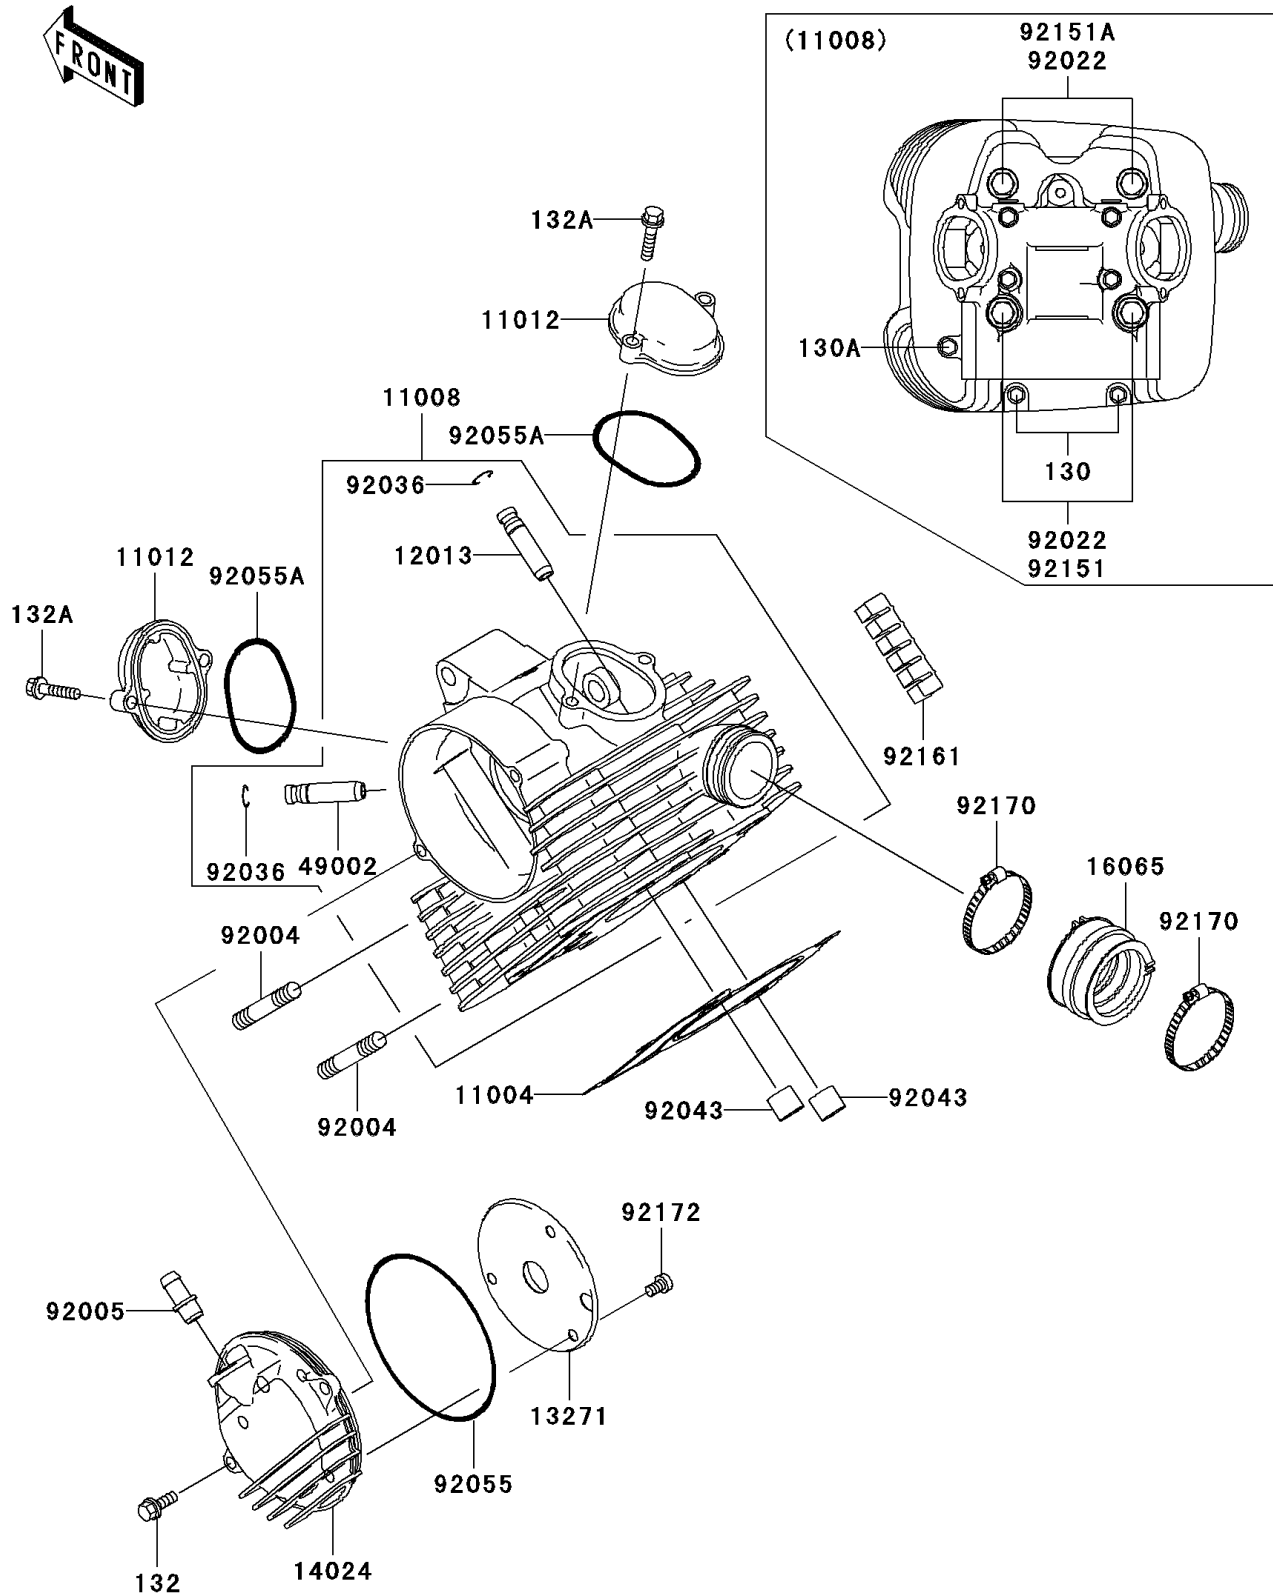

## 2006 Prairie® 360 4x4 PARTS DIAGRAM

Cylinder Head

E1111

## 2006 Prairie® 360 4x4 PARTS LIST

### Cylinder Head

ITEM NAME	PART NUMBER	QUANTITY
BOLT-FLANGED,6X130 (Ref # 130)	130CD06130	1
BOLT-FLANGED,6X90 (Ref # 130A)	130CD0690	1
BOLT-FLANGED-SMALL,6X16 (Ref # 132)	132BD0616	1
BOLT-FLANGED-SMALL,6X25 (Ref # 132A)	132BD0625	1
GASKET-HEAD (Ref # 11004)	11004-1379	1
HEAD-COMP-CYLINDER (Ref # 11008)	11008-1415	1
CAP,ROCKER ARM (Ref # 11012)	11012-1486	1
GUIDE-VALVE,INTAKE (Ref # 12013)	12013-009	1
PLATE,SPROCKET (Ref # 13271)	13271-1863	1
COVER,CAMSHAFT (Ref # 14024)	14024-1060	1
HOLDER-CARBURETOR (Ref # 16065)	16065-1379	1
GUIDE-VALVE,EXHAUST (Ref # 49002)	49002-1002	1
STUD,8X22 (Ref # 92004)	92004-1217	1
FITTING,BREATHER PIPE (Ref # 92005)	92005-1124	1
WASHER,11.5X20.5X1.6 (Ref # 92022)	92022-1720	1
RING-SNAP,VALVE GUIDE (Ref # 92036)	92036-023	1
PIN,13X16X14 (Ref # 92043)	92043-1608	1
RING-O,99X3.1 (Ref # 92055)	92055-107	1
RING-O,53.5X2.6 (Ref # 92055A)	92055-112	1
BOLT,11X245 (Ref # 92151)	92151-1961	1
BOLT,11X220 (Ref # 92151A)	92151-1962	1
DAMPER,CYLINDER (Ref # 92161)	92161-1312	1
CLAMP (Ref # 92170)	92170-1674	1
SCREW,6X10 (Ref # 92172)	92172-1076	1