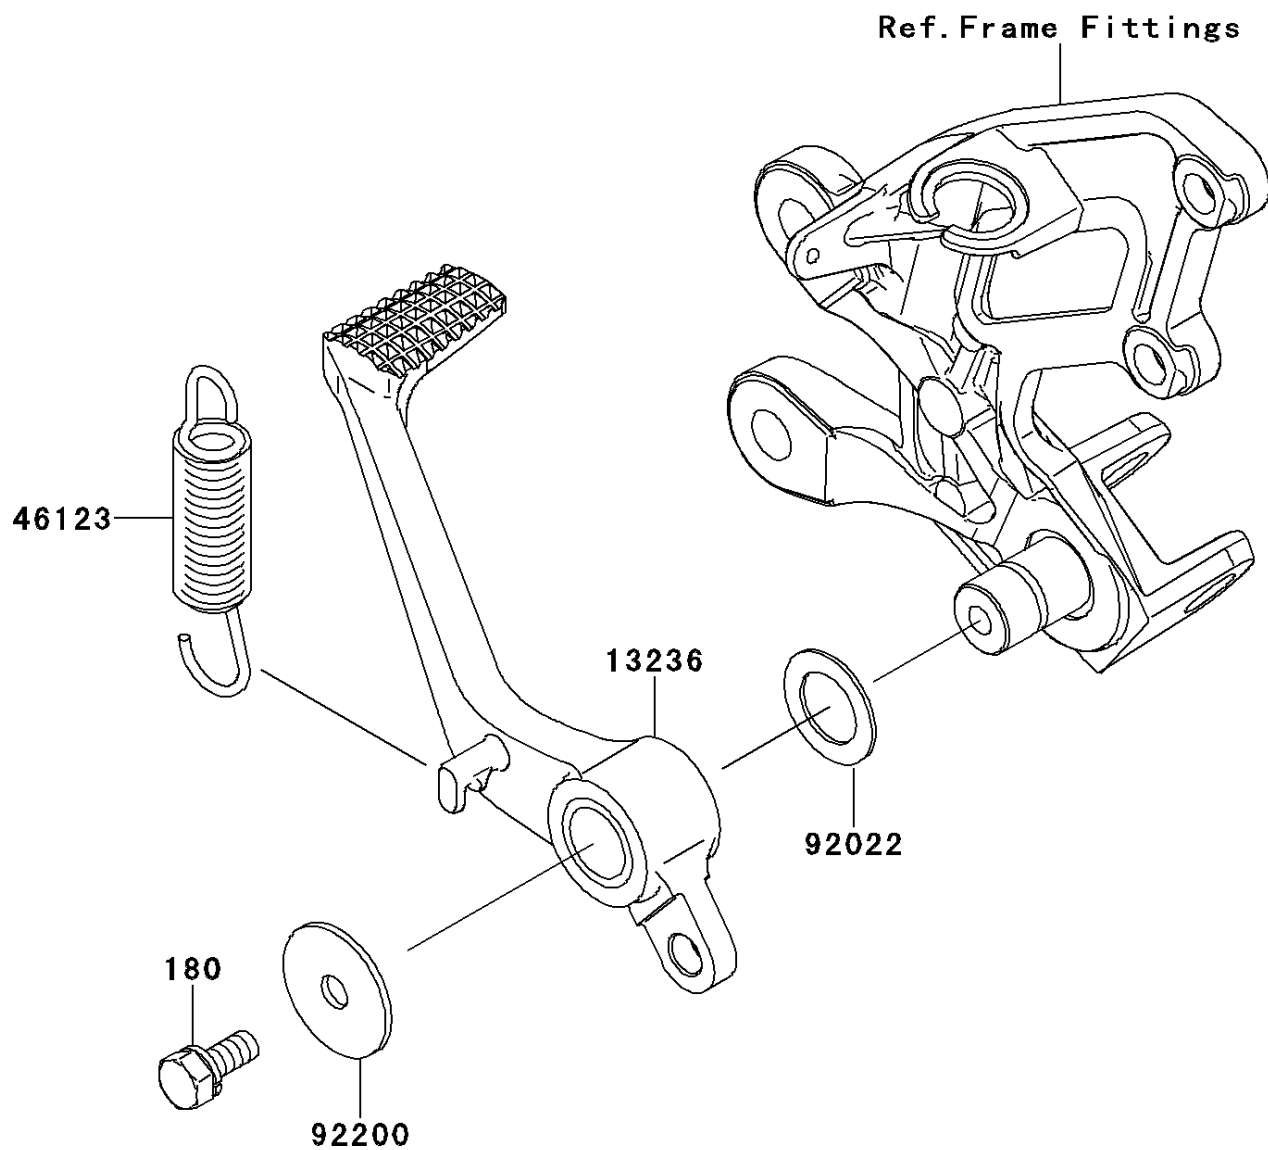

2012 NINJA® ZX™-14R PARTS DIAGRAM

Brake Pedal/Torque Link

F2260

2012 NINJA® ZX™-14R PARTS LIST

Brake Pedal/Torque Link

ITEM NAME	PART NUMBER	QUANTITY
BOLT-UPSET-WS,6X14 (Ref # 180)	180BA0614	1
LEVER-COMP,BRAKE PEDAL (Ref # 13236)	13236-0096	1
SPRING-COMP,BRAKE PEDAL RETURN (Ref # 46123)	46123-0003	1
WASHER,15.3X24X1 (Ref # 92022)	92022-326	1
WASHER,7X28X1.6 (Ref # 92200)	92200-0279	1