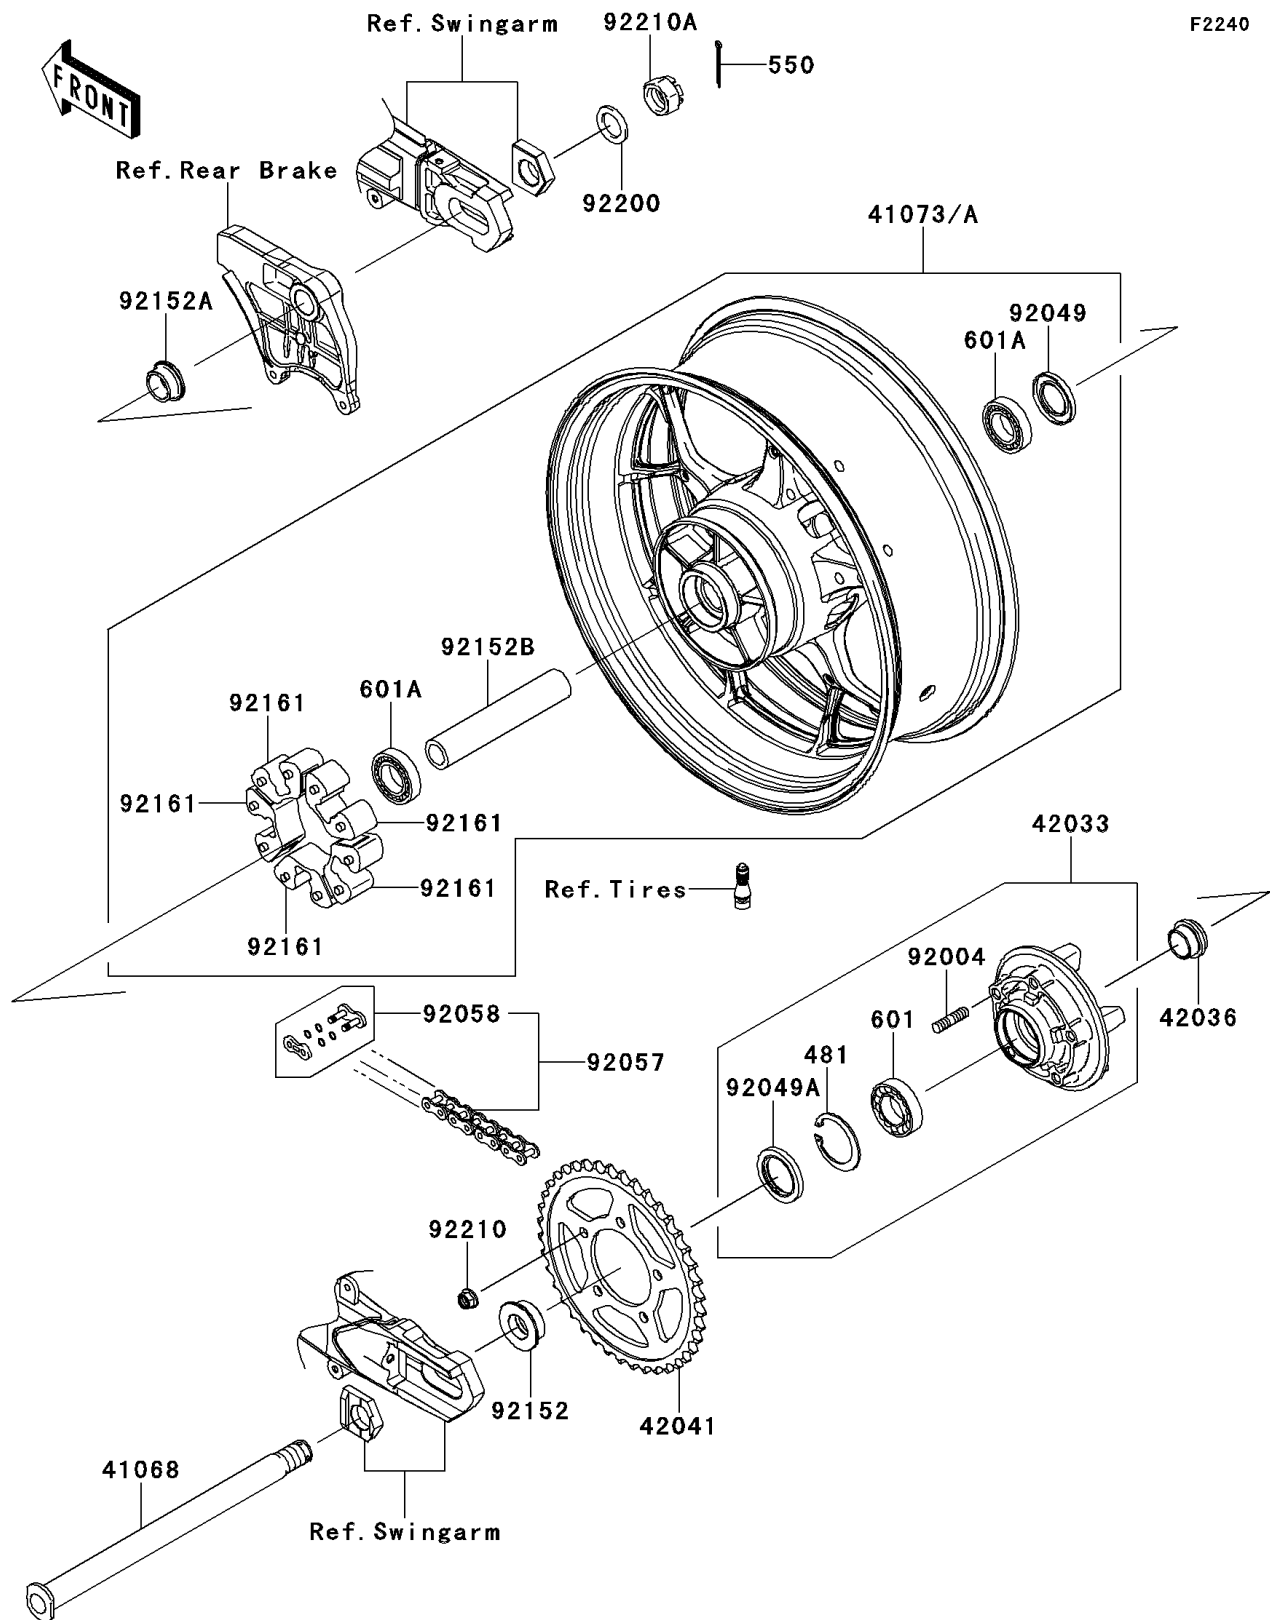

2012 NINJA® ZX™-14R PARTS DIAGRAM

Rear Wheel/Chain

F2240

2012 NINJA® ZX™-14R PARTS LIST

Rear Wheel/Chain

ITEM NAME	PART NUMBER	QUANTITY
CIRCLIP (Ref # 481)	481J5500	1
PIN-COTTER,4.0X40 (Ref # 550)	550AA4040	1
BEARING-BALL,#6006G (Ref # 601)	601B6006G	1
BEARING-BALL (Ref # 601A)	601B6205UU	1
AXLE,RR (Ref # 41068)	41068-0050	1
WHEEL-ASSY,RR,G.BLACK (Ref # 41073A)	41073-0574-18F	1
COUPLING-ASSY,RR HUB (Ref # 42033)	42033-0021	1
SLEEVE,RR HUB,L=22 (Ref # 42036)	42036-1279	1
SPROCKET-HUB,42T (Ref # 42041)	42041-0117	1
STUD,10X24 (Ref # 92004)	92004-0029	1
SEAL-OIL,31X52X5 (Ref # 92049)	92049-0722	1
SEAL-OIL,PJN40556 (Ref # 92049A)	92049-1263	1
CHAIN,DRIVE,EK530RMX/3DX118L (Ref # 92057)	92057-0579	1
JOINT-CHAIN (Ref # 92058)	92058-0031	1
COLLAR,RR AXLE,LH,L=16.5 (Ref # 92152)	92152-0340	1
COLLAR,RR AXLE,RH,L=16 (Ref # 92152A)	92152-0341	1
COLLAR,RR HUB,L=152.5 (Ref # 92152B)	92152-1080	1
DAMPER,SHOCK,RR HUB (Ref # 92161)	92161-1286	1
WASHER,25.5X38X3.2 (Ref # 92200)	92200-0278	1
NUT,LOCK,FLANGED,10MM (Ref # 92210)	92210-0276	1
NUT,CASTLE,24MM (Ref # 92210A)	92210-0280	1