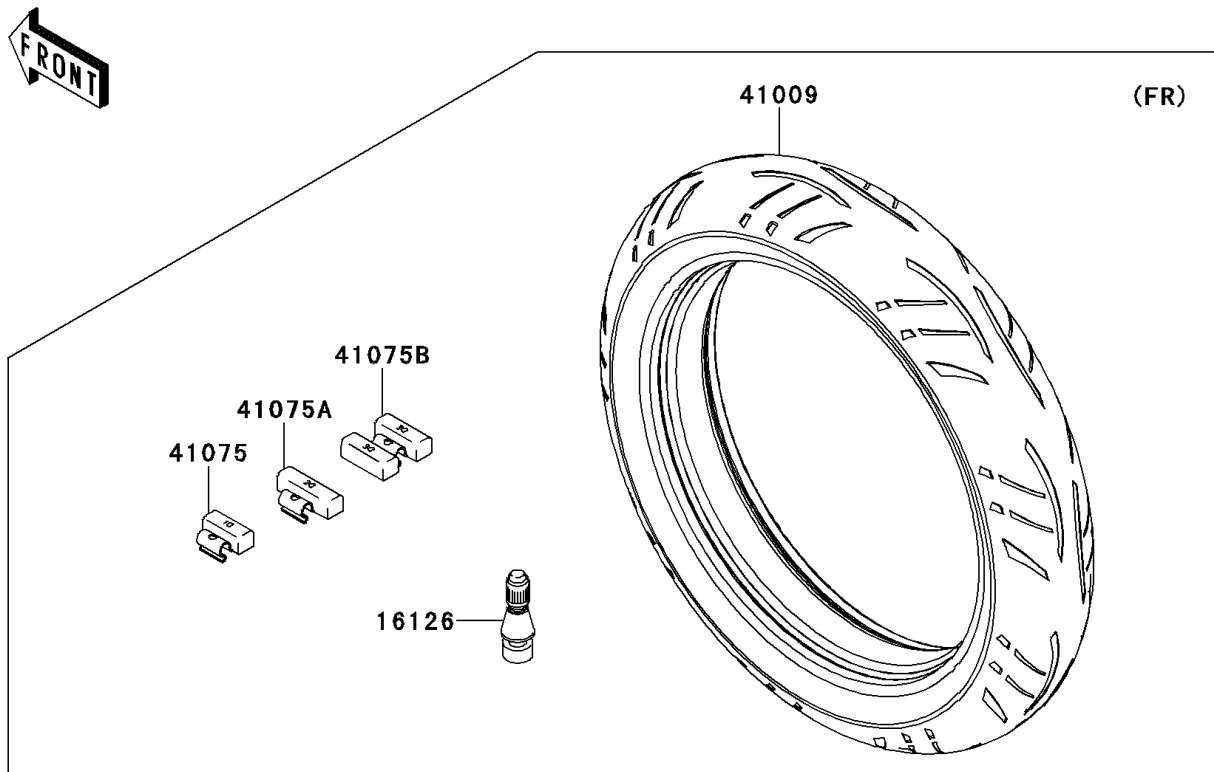

## 2012 NINJA® ZX™-14R PARTS DIAGRAM

Tires

F2210

## 2012 NINJA® ZX™-14R PARTS LIST

Tires

ITEM NAME	PART NUMBER	QUANTITY
VALVE,TIRE (Ref # 16126)	16126-1140	1
TIRE,FR,120/70ZR17(58W),ST M5 (Ref # 41009)	41009-0521	1
TIRE,RR,190/50ZR17(73W),ST M5 (Ref # 41009A)	41009-0522	1
BALANCER-WHEEL,10G,SILVER (Ref # 41075)	41075-0007	1
BALANCER-WHEEL,20G,SILVER (Ref # 41075A)	41075-0008	1
BALANCER-WHEEL,30G,SILVER (Ref # 41075B)	41075-0017	1