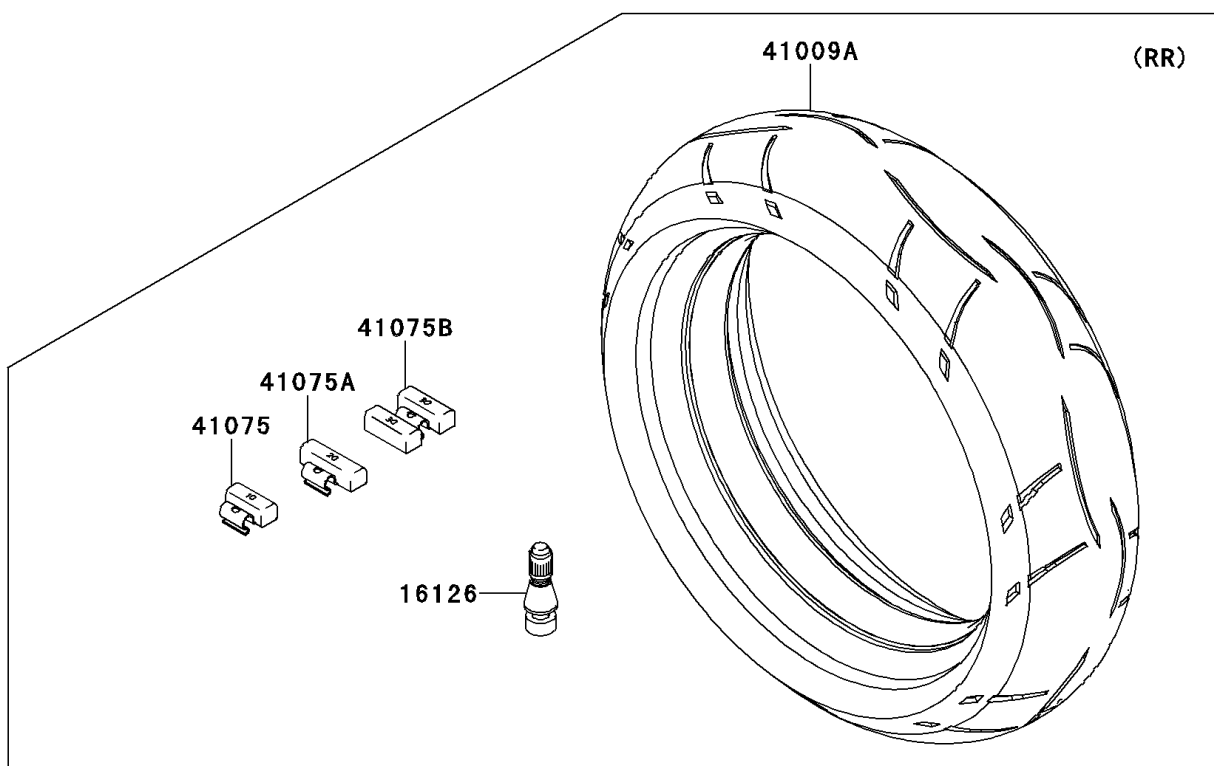

## 2012 NINJA® ZX™-14R PARTS DIAGRAM

Tires

F2210

## 2012 NINJA® ZX™-14R PARTS LIST

Tires

ITEM NAME	PART NUMBER	QUANTITY
VALVE,TIRE (Ref # 16126)	16126-1140	1
TIRE,FR,120/70ZR17(58W),ST M5 (Ref # 41009)	41009-0521	1
TIRE,RR,190/50ZR17(73W),ST M5 (Ref # 41009A)	41009-0522	1
BALANCER-WHEEL,10G,SILVER (Ref # 41075)	41075-0007	1
BALANCER-WHEEL,20G,SILVER (Ref # 41075A)	41075-0008	1
BALANCER-WHEEL,30G,SILVER (Ref # 41075B)	41075-0017	1