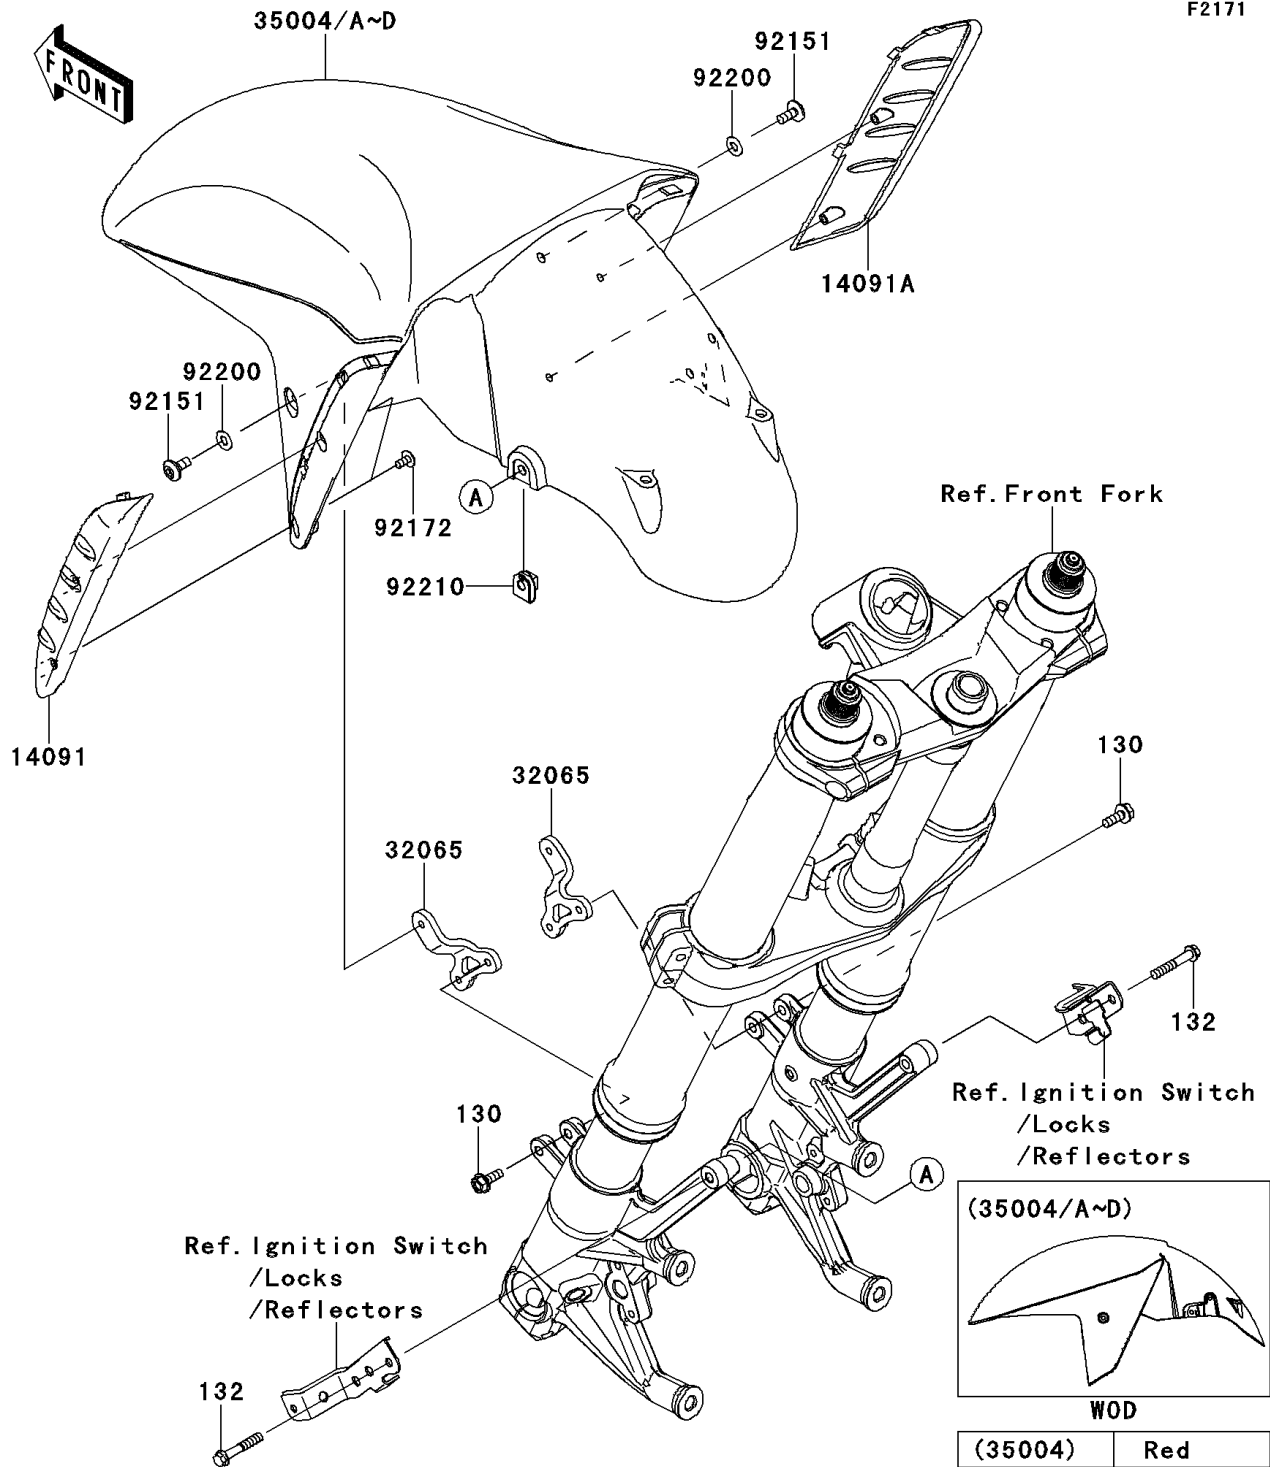

2012 NINJA® ZX™-14R PARTS DIAGRAM

Front Fender(s)

F2171

(35004)	Red
(35004A)	Blue
(35004B)	White
(35004C)	Green
(35004D)	Black

2012 NINJA® ZX™-14R PARTS LIST

Front Fender(s)

ITEM NAME	PART NUMBER	QUANTITY
BOLT-FLANGED,6X18 (Ref # 130)	130BA0618	1
BOLT-FLANGED-SMALL,6X35 (Ref # 132)	132BB0635	1
COVER,FRONT FENDER,LH (Ref # 14091)	14091-0598	1
COVER,FRONT FENDER,RH (Ref # 14091A)	14091-0599	1
BRACKET-FENDER (Ref # 32065)	32065-0020	1
FENDER-FRONT,C.S.BLUE (Ref # 35004A)	35004-0131-25V	1
FENDER-FRONT,M.S.BLACK (Ref # 35004D)	35004-0131-660	1
BOLT,SOCKET,6X14 (Ref # 92151)	92151-1654	1
SCREW,TAPPING,5X10 (Ref # 92172)	92172-0262	1
WASHER,6.5X14X1 (Ref # 92200)	92200-1388	1
NUT,6MM (Ref # 92210)	92210-0277	1