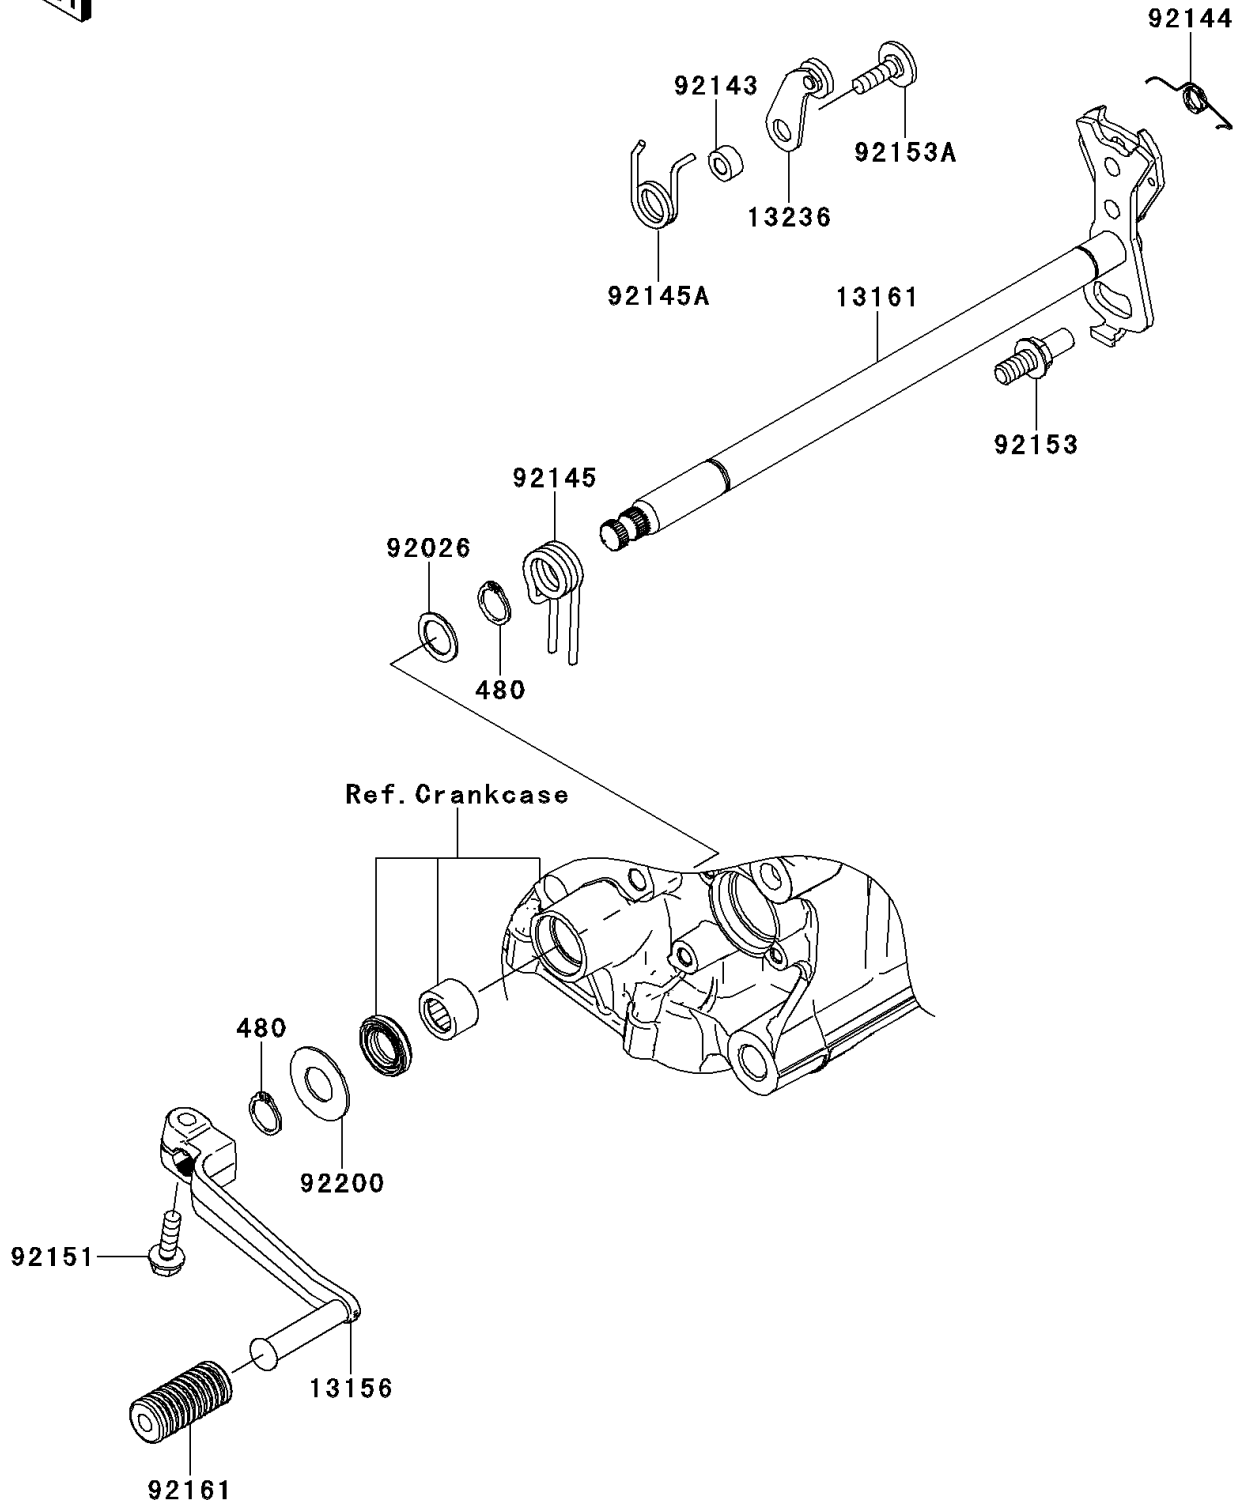

2012 NINJA® ZX™-14R PARTS DIAGRAM

Gear Change Mechanism

E1370

2012 NINJA® ZX™-14R PARTS LIST

Gear Change Mechanism

ITEM NAME	PART NUMBER	QUANTITY
CIRCLIP-TYPE-C,14MM (Ref # 480)	480J1400	1
LEVER-CHANGE,PEDAL (Ref # 13156)	13156-0075	1
LEVER-COMP-CHANGE SHAFT (Ref # 13161)	13161-0567	1
LEVER-COMP (Ref # 13236)	13236-1243	1
SPACER,14X20X1.0 (Ref # 92026)	92026-1534	1
COLLAR (Ref # 92143)	92143-1595	1
SPRING (Ref # 92144)	92144-1029	1
SPRING (Ref # 92145)	92145-0336	1
SPRING (Ref # 92145A)	92145-0404	1
BOLT,FLANGED,6X20 (Ref # 92151)	92151-1226	1
BOLT,RETURN SPRING (Ref # 92153)	92153-0421	1
BOLT,6X20 (Ref # 92153A)	92153-1505	1
DAMPER,CHANGE PEDAL (Ref # 92161)	92161-1300	1
WASHER (Ref # 92200)	92200-0265	1