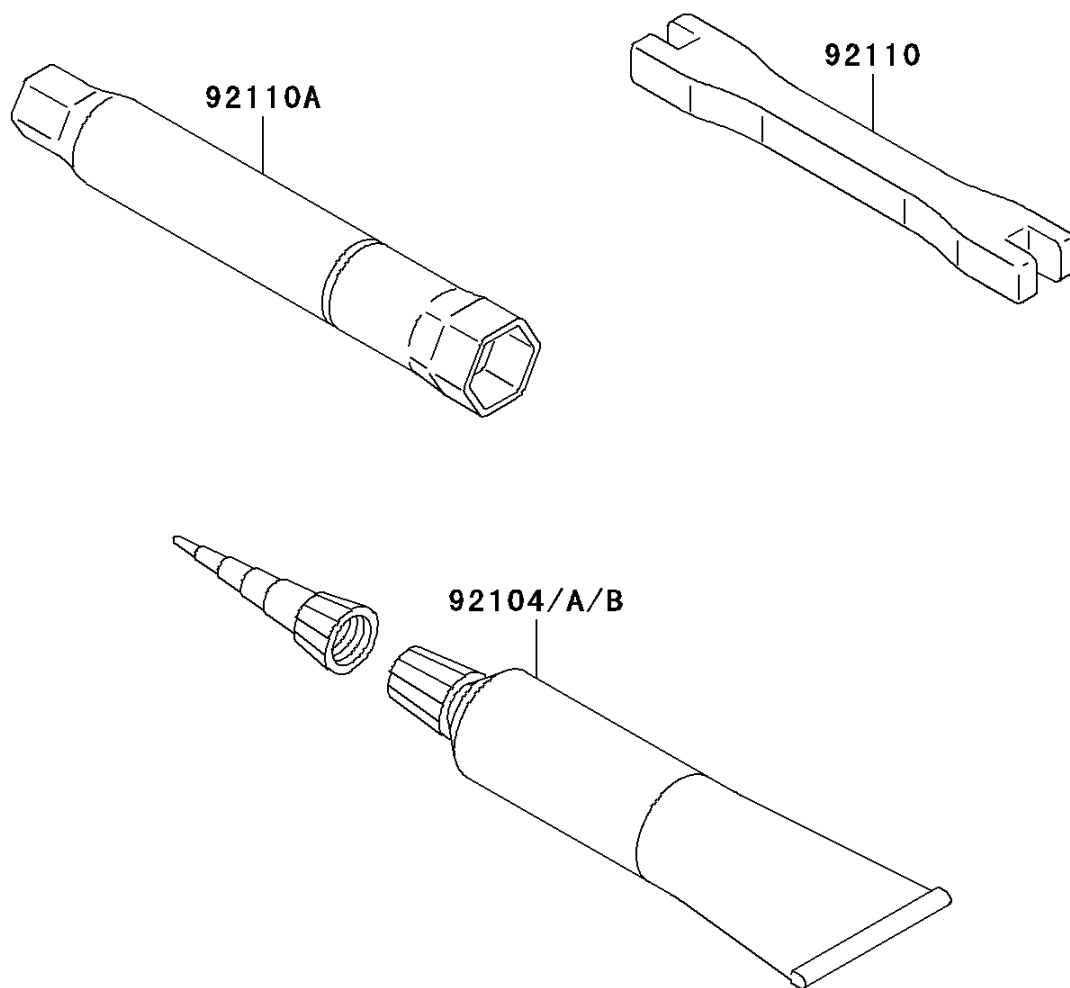

2012 KX™250F PARTS DIAGRAM

Owner's Tools

F2810

2012 KX™250F PARTS LIST

Owner's Tools

ITEM NAME	PART NUMBER	QUANTITY
GASKET-LIQUID,TB1211F,CLEAR (Ref # 92104)	92104-0004	1
GASKET-LIQUID,TB1216,GRAY (Ref # 92104A)	92104-1063	1
GASKET-LIQUID,TB1216B,BLACK (Ref # 92104B)	92104-1064	1
TOOL-WRENCH,NIPPLE,6X8 (Ref # 92110)	92110-0004	1
TOOL-WRENCH,BOX,16MM (Ref # 92110A)	92110-0005	1