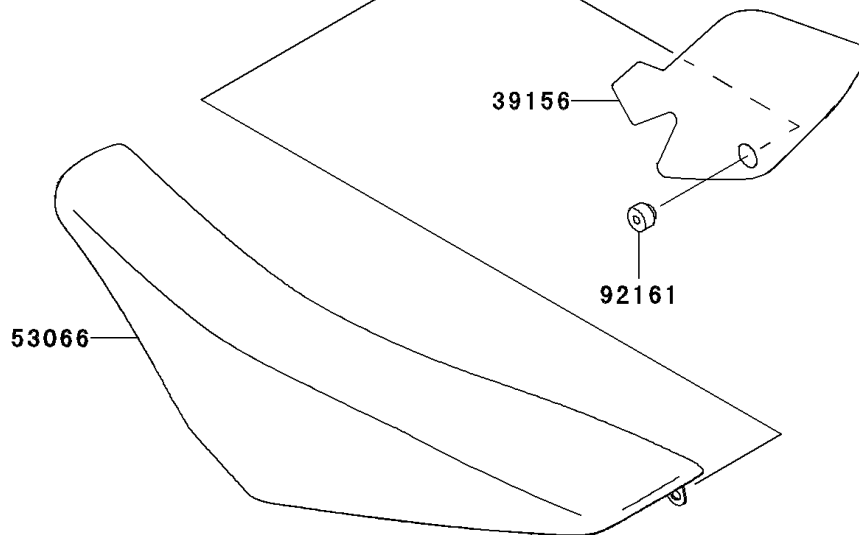

2012 KX™250F PARTS DIAGRAM

Side Covers

F2611

2012 KX™250F PARTS LIST

Side Covers

ITEM NAME	PART NUMBER	QUANTITY
BOLT-FLANGED-SMALL,8X16 (Ref # 132)	132BA0816	1
COVER-SIDE,LH,UP GRN+LO EBONY (Ref # 36001)	36001-0151-25P	1
COVER-SIDE,RH,UP GRN+LO EBONY (Ref # 36001A)	36001-0153-25P	1
PAD,SIDE COVER,RH (Ref # 39156)	39156-0427	1
SEAT-ASSY,GREEN/BLACK (Ref # 53066)	53066-0330-336	1
COLLAR (Ref # 92143)	92143-1196	1
BOLT,FLANGED,6X16 (Ref # 92150)	92150-1506	1
DAMPER (Ref # 92161)	92161-0073	1