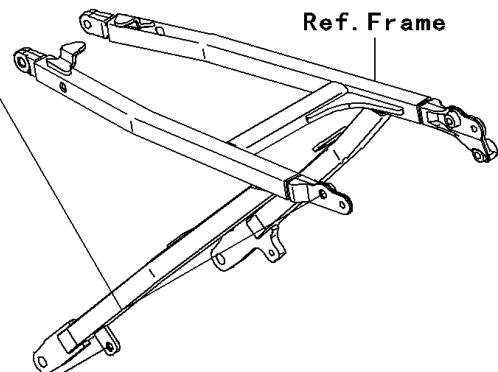

2012 KX™250F PARTS DIAGRAM

Side Covers

F2611

2012 KX™250F PARTS LIST

Side Covers

ITEM NAME	PART NUMBER	QUANTITY
BOLT-FLANGED-SMALL,8X16 (Ref # 132)	132BA0816	1
COVER-SIDE,LH,UP GRN+LO EBONY (Ref # 36001)	36001-0151-25P	1
COVER-SIDE,RH,UP GRN+LO EBONY (Ref # 36001A)	36001-0153-25P	1
PAD,SIDE COVER,RH (Ref # 39156)	39156-0427	1
SEAT-ASSY,GREEN/BLACK (Ref # 53066)	53066-0330-336	1
COLLAR (Ref # 92143)	92143-1196	1
BOLT,FLANGED,6X16 (Ref # 92150)	92150-1506	1
DAMPER (Ref # 92161)	92161-0073	1