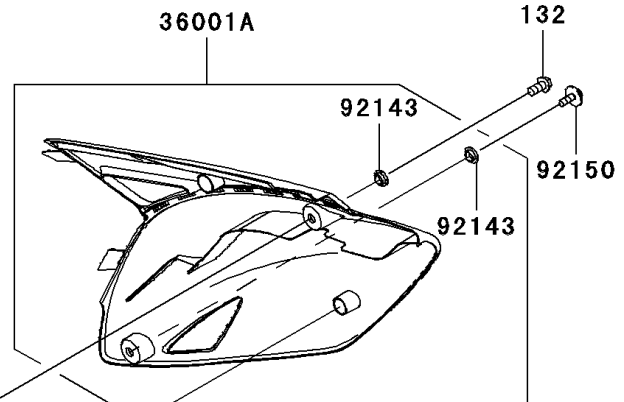

2012 KX™250F PARTS DIAGRAM

Side Covers

F2611

2012 KX™250F PARTS LIST

Side Covers

ITEM NAME	PART NUMBER	QUANTITY
BOLT-FLANGED-SMALL,8X16 (Ref # 132)	132BA0816	1
COVER-SIDE,LH,UP GRN+LO EBONY (Ref # 36001)	36001-0151-25P	1
COVER-SIDE,RH,UP GRN+LO EBONY (Ref # 36001A)	36001-0153-25P	1
PAD,SIDE COVER,RH (Ref # 39156)	39156-0427	1
SEAT-ASSY,GREEN/BLACK (Ref # 53066)	53066-0330-336	1
COLLAR (Ref # 92143)	92143-1196	1
BOLT,FLANGED,6X16 (Ref # 92150)	92150-1506	1
DAMPER (Ref # 92161)	92161-0073	1