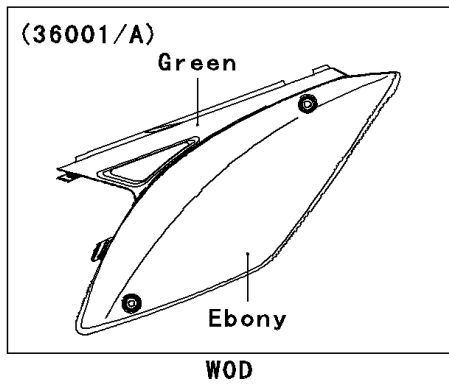

2012 KX™250F PARTS DIAGRAM

Side Covers

F2611

2012 KX™250F PARTS LIST

Side Covers

ITEM NAME	PART NUMBER	QUANTITY
BOLT-FLANGED-SMALL,8X16 (Ref # 132)	132BA0816	1
COVER-SIDE,LH,UP GRN+LO EBONY (Ref # 36001)	36001-0151-25P	1
COVER-SIDE,RH,UP GRN+LO EBONY (Ref # 36001A)	36001-0153-25P	1
PAD,SIDE COVER,RH (Ref # 39156)	39156-0427	1
SEAT-ASSY,GREEN/BLACK (Ref # 53066)	53066-0330-336	1
COLLAR (Ref # 92143)	92143-1196	1
BOLT,FLANGED,6X16 (Ref # 92150)	92150-1506	1
DAMPER (Ref # 92161)	92161-0073	1