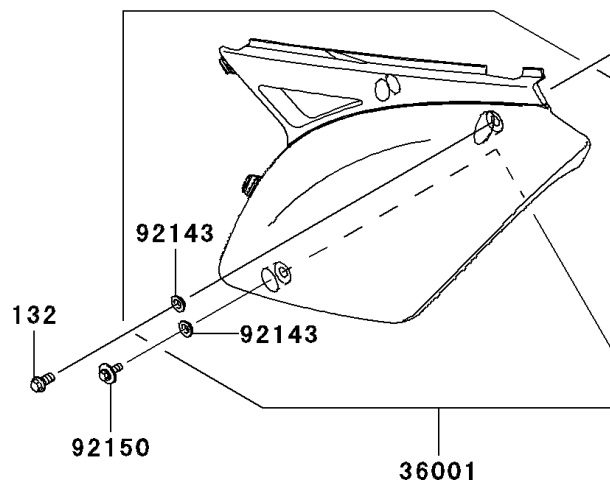

2012 KX™250F PARTS DIAGRAM

Side Covers

F2611

2012 KX™250F PARTS LIST

Side Covers

ITEM NAME	PART NUMBER	QUANTITY
BOLT-FLANGED-SMALL,8X16 (Ref # 132)	132BA0816	1
COVER-SIDE,LH,UP GRN+LO EBONY (Ref # 36001)	36001-0151-25P	1
COVER-SIDE,RH,UP GRN+LO EBONY (Ref # 36001A)	36001-0153-25P	1
PAD,SIDE COVER,RH (Ref # 39156)	39156-0427	1
SEAT-ASSY,GREEN/BLACK (Ref # 53066)	53066-0330-336	1
COLLAR (Ref # 92143)	92143-1196	1
BOLT,FLANGED,6X16 (Ref # 92150)	92150-1506	1
DAMPER (Ref # 92161)	92161-0073	1