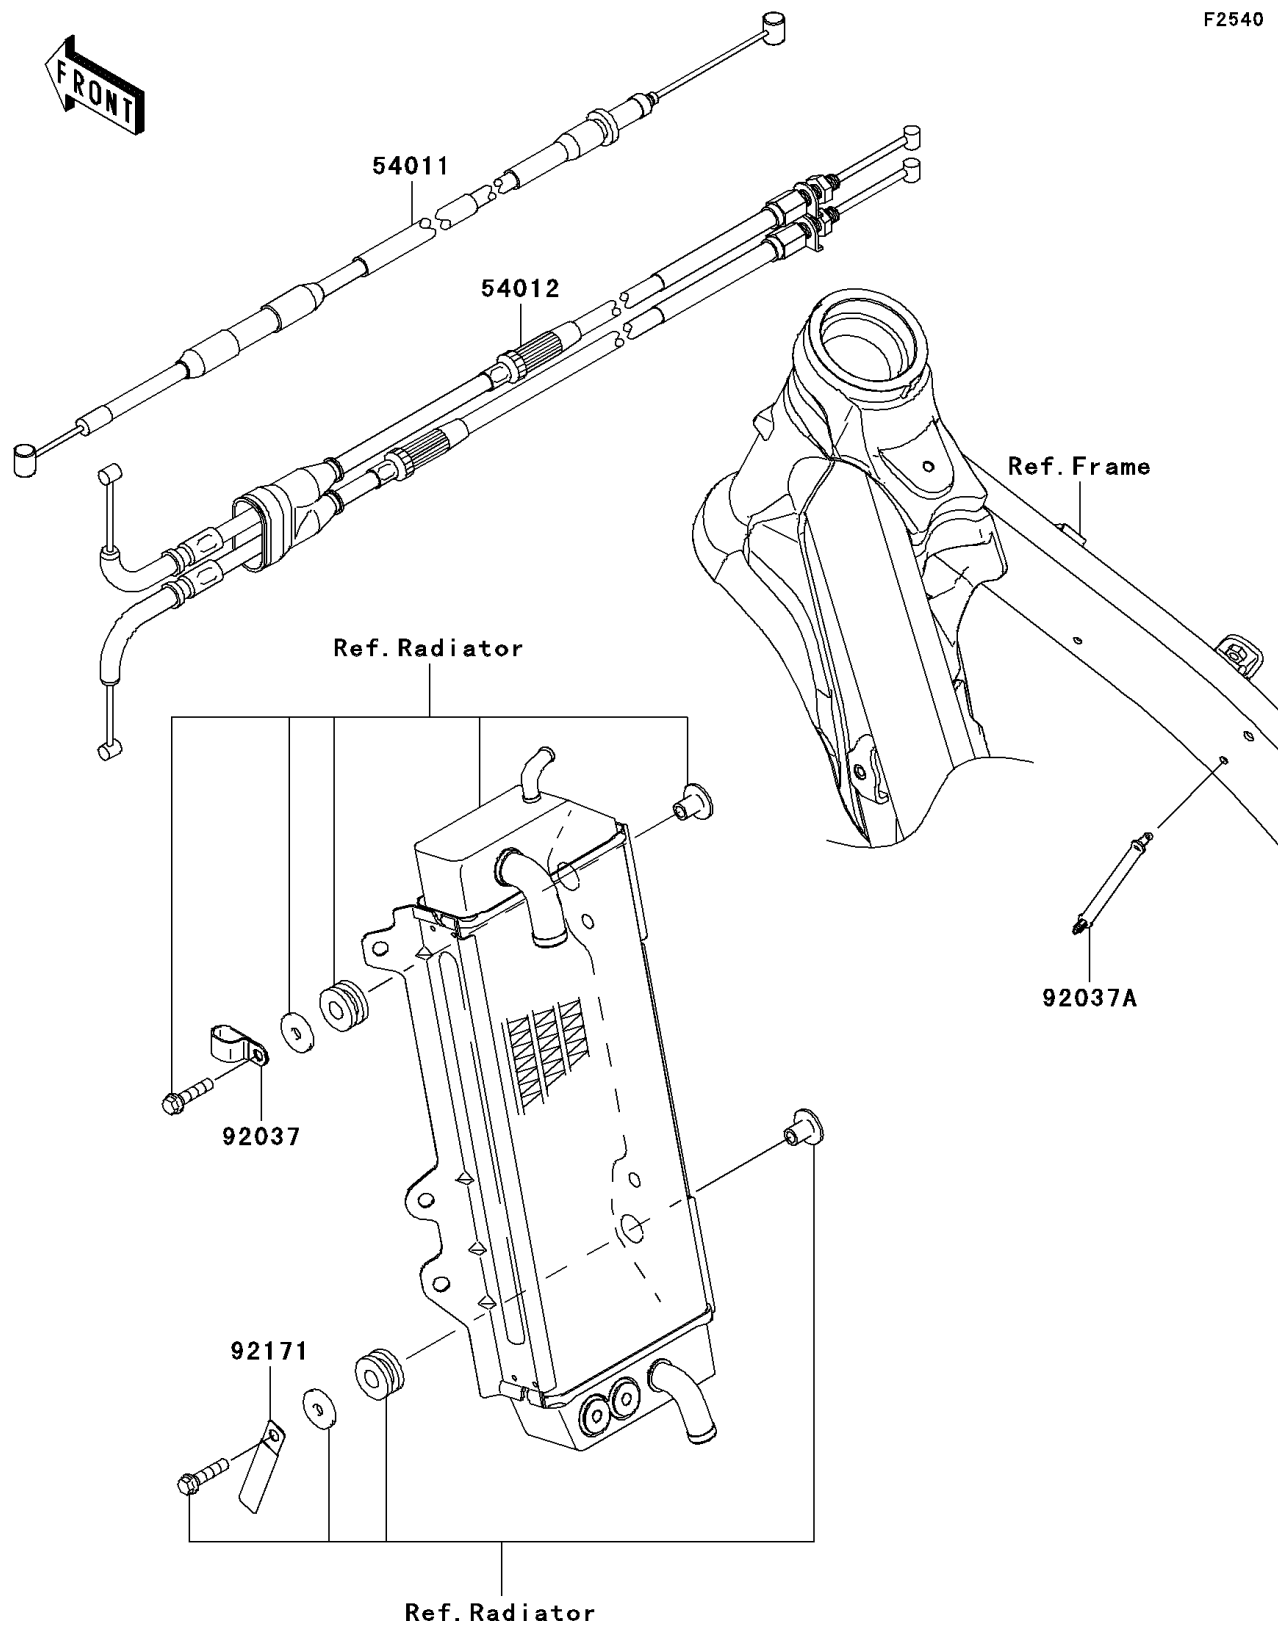

2012 KX™250F PARTS DIAGRAM

Cables

F2540

2012 KX™250F PARTS LIST

Cables

ITEM NAME	PART NUMBER	QUANTITY
CABLE-CLUTCH (Ref # 54011)	54011-0096	1
CABLE-THROTTLE (Ref # 54012)	54012-0286	1
CLAMP (Ref # 92037)	92037-1608	1
CLAMP,SPEED,L=80.5 (Ref # 92037A)	92037-1903	1
CLAMP (Ref # 92171)	92171-0652	1