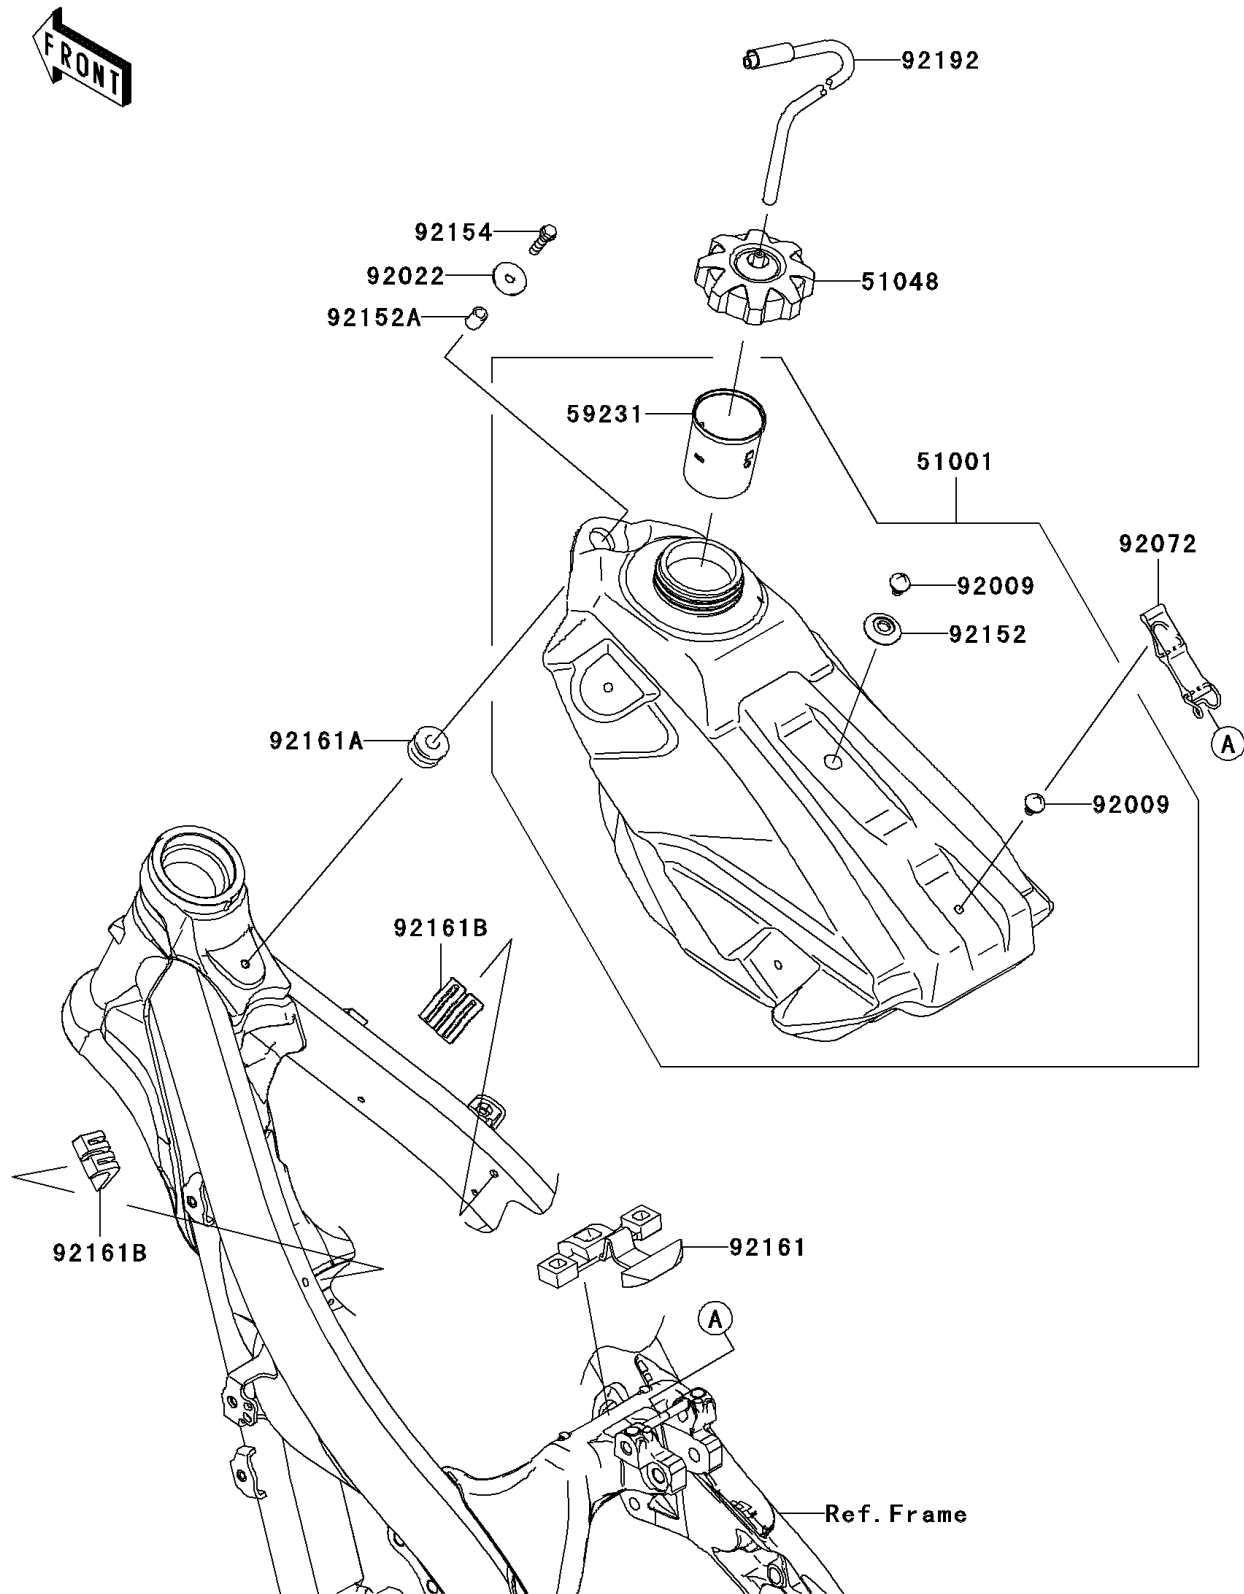

2012 KX™250F PARTS DIAGRAM

Fuel Tank

F2410

2012 KX™250F PARTS LIST

Fuel Tank

ITEM NAME	PART NUMBER	QUANTITY
TANK-COMP-FUEL (Ref # 51001)	51001-0305	1
CAP-ASSY-TANK,FUEL (Ref # 51048)	51048-0031	1
FILLER (Ref # 59231)	59231-0019	1
SCREW,6MM (Ref # 92009)	92009-1971	1
WASHER,6.5X24X2 (Ref # 92022)	92022-1690	1
BAND,FUEL TANK (Ref # 92072)	92072-0045	1
COLLAR (Ref # 92152)	92152-1346	1
COLLAR,6.8X10X16 (Ref # 92152A)	92152-1552	1
BOLT,FLANGED,6X25 (Ref # 92154)	92154-0520	1
DAMPER,FUEL TANK,RR (Ref # 92161)	92161-1377	1
DAMPER,FUEL TANK,FR (Ref # 92161A)	92161-1392	1
DAMPER,FUEL TANK,SIDE (Ref # 92161B)	92161-1393	1
TUBE (Ref # 92192)	92192-0161	1