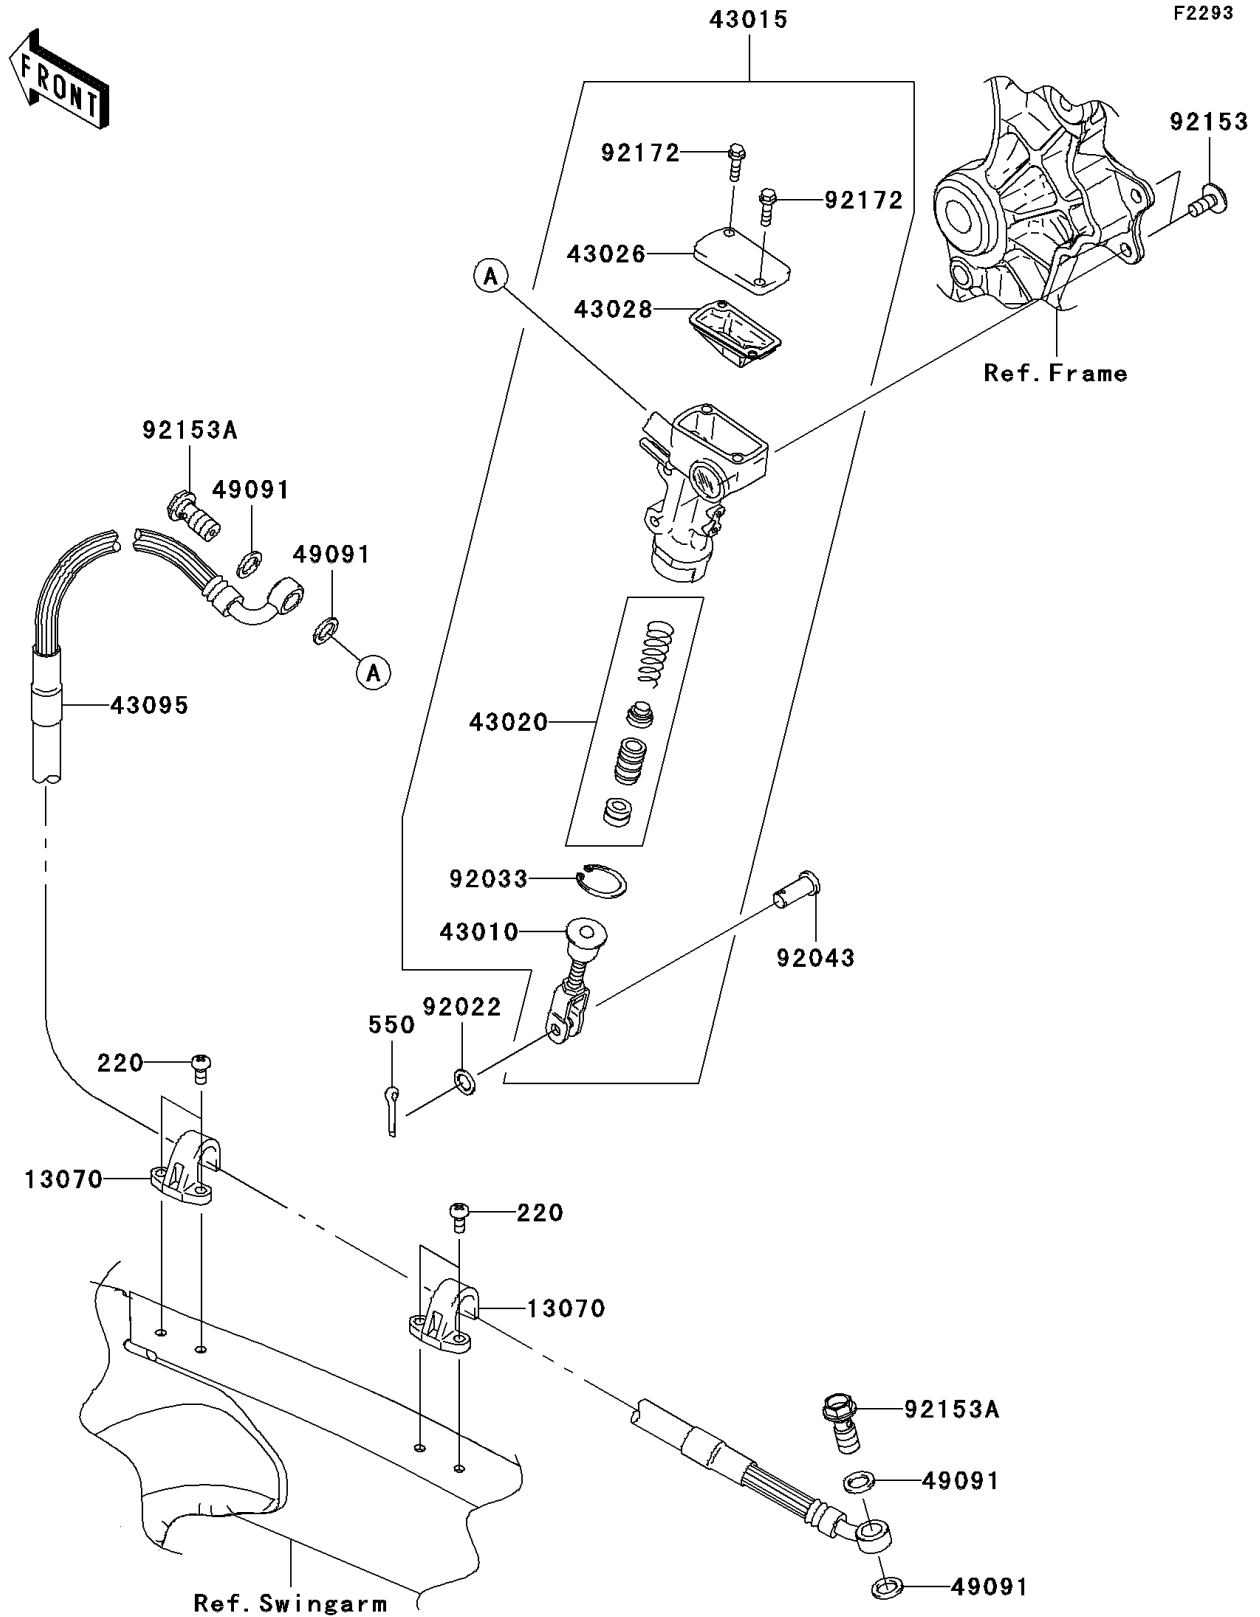

2012 KX™250F PARTS DIAGRAM

Rear Master Cylinder

2012 KX™250F PARTS LIST

Rear Master Cylinder

ITEM NAME	PART NUMBER	QUANTITY
SCREW-PAN-CROSS,5X10 (Ref # 220)	220AA0510	1
PIN-COTTER,2.0X15 (Ref # 550)	550AA2015	1
GUIDE,BRAKE HOSE (Ref # 13070)	13070-0048	1
ROD-ASSY-BRAKE (Ref # 43010)	43010-1087	1
CYLINDER-ASSY-MASTER (Ref # 43015)	43015-0168	1
PISTON-COMP-BRAKE (Ref # 43020)	43020-1094	1
CAP-BRAKE (Ref # 43026)	43026-0023	1
DIAPHRAGM (Ref # 43028)	43028-1092	1
HOSE-BRAKE,L=555 (Ref # 43095)	43095-0617	1
WASHER-SEAL,10.1X14.5X1.5 (Ref # 49091)	49091-0001	1
WASHER,8.5X13X1 (Ref # 92022)	92022-1028	1
RING-SNAP,20.9X24.6X1.2 (Ref # 92033)	92033-0079	1
PIN (Ref # 92043)	92043-0004	1
BOLT,SOCKET,6X14 (Ref # 92153)	92153-1021	1
BOLT,OIL,L=23 (Ref # 92153A)	92153-1419	1
SCREW (Ref # 92172)	92172-1064	1