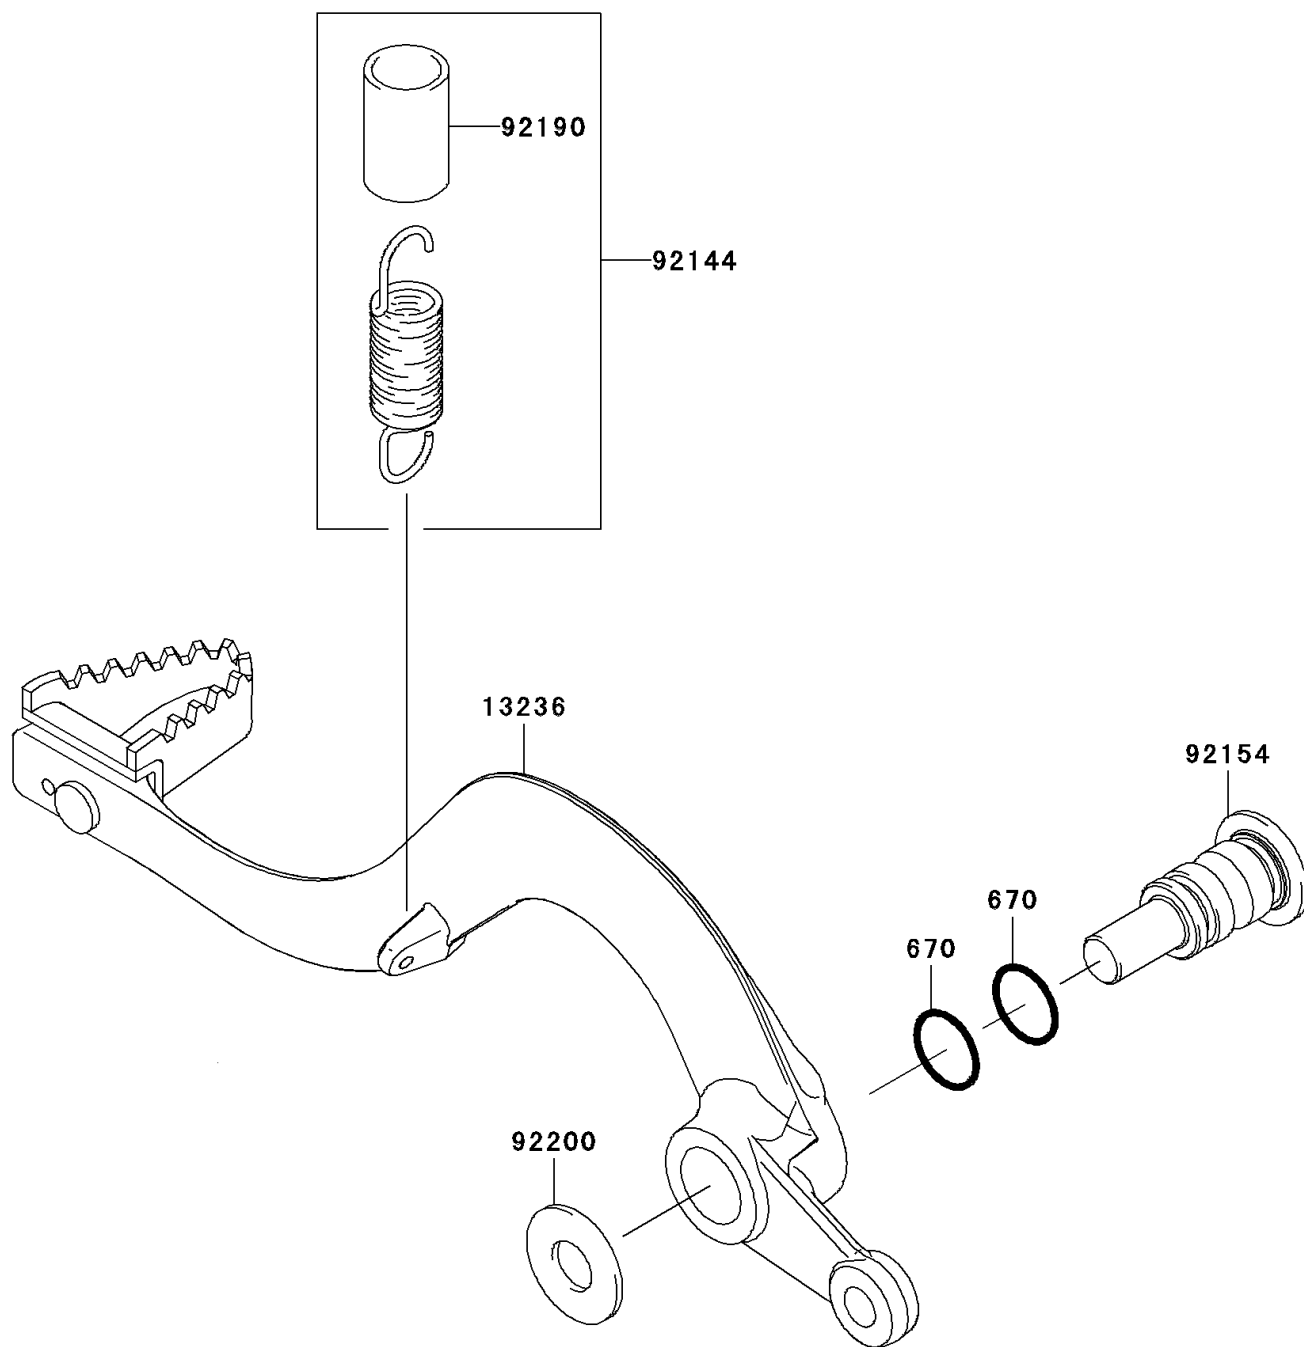

2012 KX™250F PARTS DIAGRAM

Brake Pedal

F2260

2012 KX™250F PARTS LIST

Brake Pedal

ITEM NAME	PART NUMBER	QUANTITY
O RING,12MM (Ref # 670)	670B2012	1
LEVER-COMP,BRAKE PEDAL (Ref # 13236)	13236-0097	1
SPRING,BRAKE PEDAL RETURN (Ref # 92144)	92144-1752	1
BOLT,BRAKE PEDAL,10MM (Ref # 92154)	92154-0516	1
TUBE,13X16X25 (Ref # 92190)	92190-1488	1
WASHER,10.5X24X1.5 (Ref # 92200)	92200-0154	1