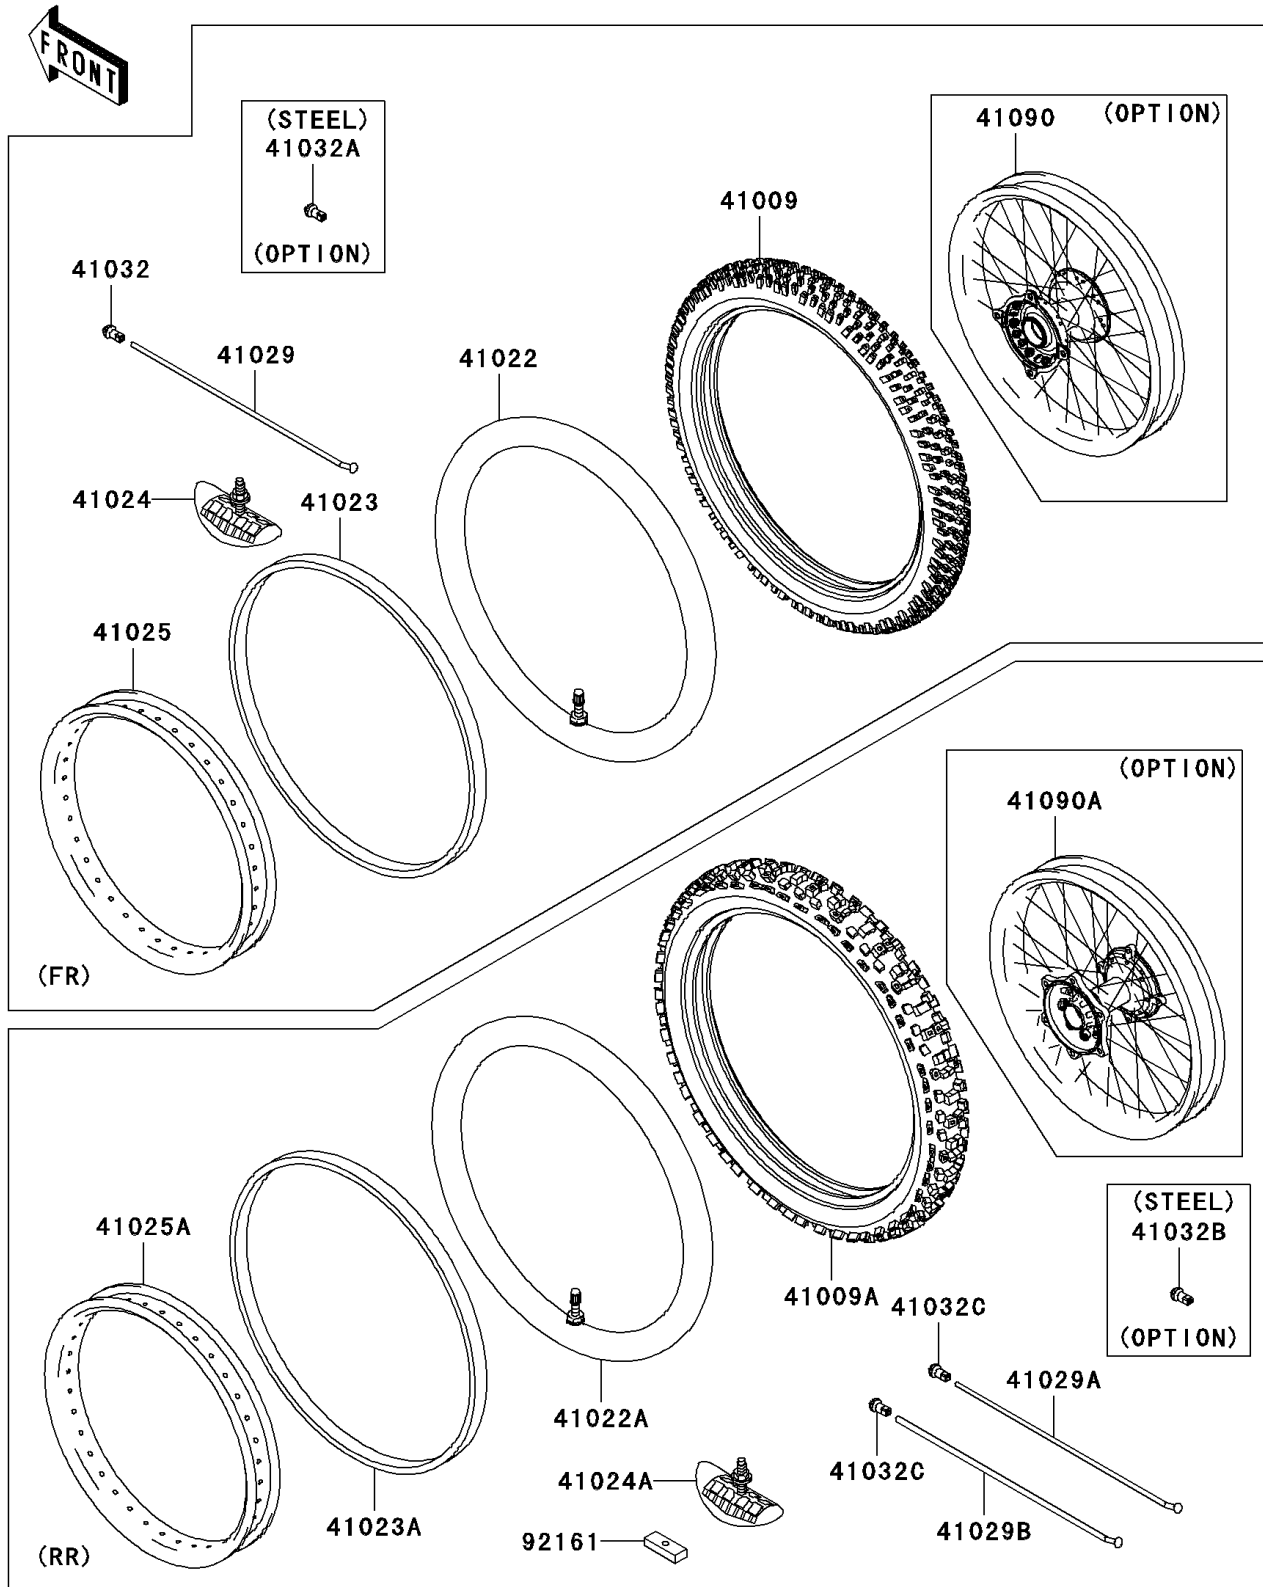

2012 KX™250F PARTS DIAGRAM

Wheels/Tires

F2210

2012 KX™250F PARTS LIST

Wheels/Tires

ITEM NAME	PART NUMBER	QUANTITY
TIRE,FR,80/100-21 51M,M403(BS) (Ref # 41009)	41009-0253	1
TIRE,RR,100/90-19 57M,M404(BS) (Ref # 41009A)	41009-0254	1
TUBE-TIRE,FR,MC90/90-21(BS) (Ref # 41022)	41022-1107	1
TUBE-TIRE,RR,100/90-19(BS) (Ref # 41022A)	41022-1142	1
BAND-RIM,FR,X-21(BS) (Ref # 41023)	41023-1009	1
BAND-RIM,RR,110/90-19(BS) (Ref # 41023A)	41023-1081	1
STOPPER-RIM,FR,1.60-M(DUNLOP) (Ref # 41024)	41024-010	1
STOPPER-RIM,RR,1.85-M(DUNLOP) (Ref # 41024A)	41024-011	1
RIM,FR,1.60X21,BLACK (Ref # 41025)	41025-0146-WC	1
RIM,RR,1.85X19,BLACK (Ref # 41025A)	41025-0147-WC	1
SPOKE-INNER,FR (Ref # 41029)	41029-0003	1
SPOKE-INNER,RR,202MMX160D (Ref # 41029A)	41029-1204	1
SPOKE-INNER,RR,204MMX159D (Ref # 41029B)	41029-1330	1
NIPPLE-SPOKE,FR,ALUMINIUM (Ref # 41032)	41032-0002	1
NIPPLE-SPOKE,FR,8X9X20(+),STEEL (Ref # 41032A)	41032-1077	1
NIPPLE-SPOKE,RR,STEEL (Ref # 41032B)	41032-1085	1
NIPPLE-SPOKE,RR,ALUMINIUM (Ref # 41032C)	41032-1086	1
WHEEL,FR,1.60X21,AL NIPPLE,BLK (Ref # 41090)	41090-0114-WC	1
WHEEL,RR,1.85X19,AL NIPPLE,BLK (Ref # 41090A)	41090-0115-WC	1
DAMPER,RIM STOPPER (Ref # 92161)	92161-1184	1