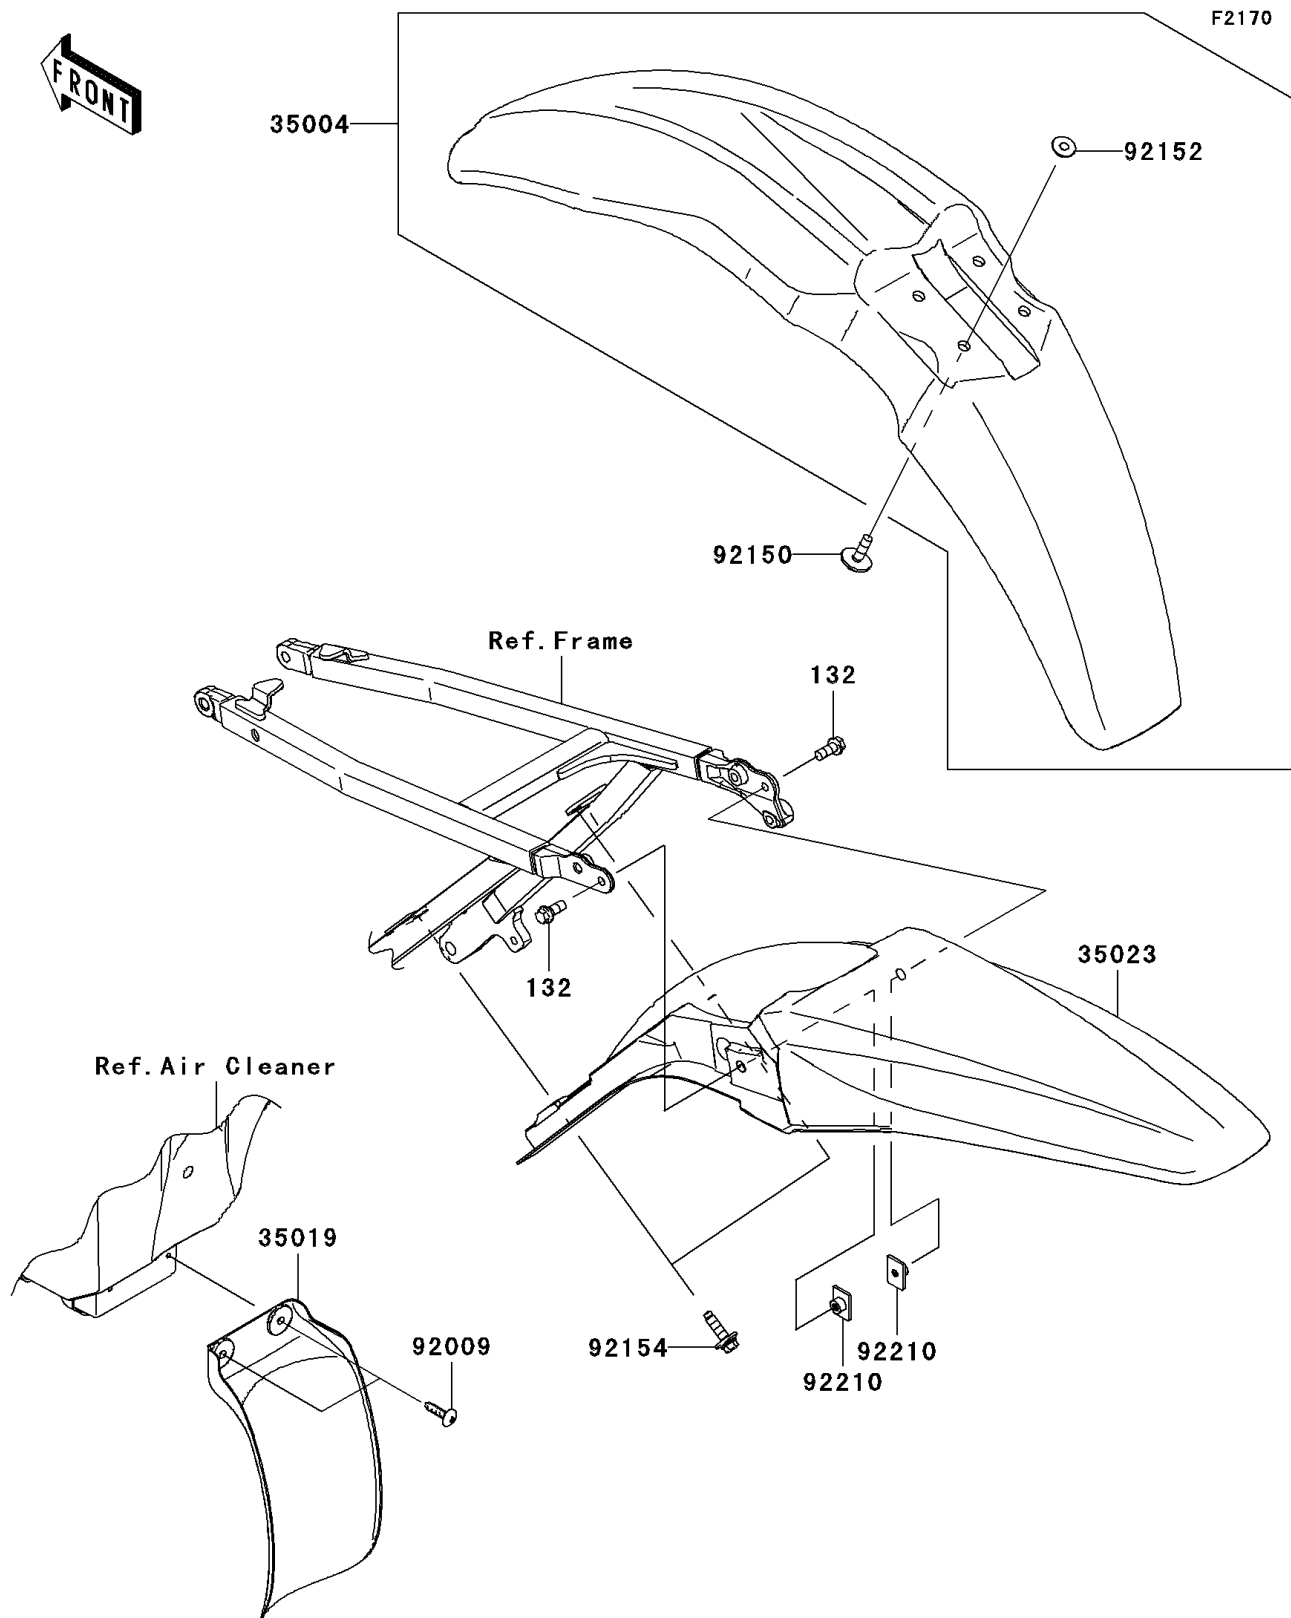

## 2012 KX™250F PARTS DIAGRAM

Fenders

## 2012 KX™250F PARTS LIST

### Fenders

ITEM NAME	PART NUMBER	QUANTITY
BOLT-FLANGED-SMALL,6X14 (Ref # 132)	132BA0614	1
FENDER-FRONT,L.GREEN (Ref # 35004)	35004-0139-290	1
FLAP,AIR FILTER (Ref # 35019)	35019-0050	1
FENDER-REAR,L.GREEN (Ref # 35023)	35023-0180-290	1
SCREW,TAPPING,5X20 (Ref # 92009)	92009-1993	1
BOLT,6X20 (Ref # 92150)	92150-1801	1
COLLAR (Ref # 92152)	92152-1422	1
BOLT,FLANGED,6X23 (Ref # 92154)	92154-0772	1
NUT,PLATE,6MM (Ref # 92210)	92210-1352	1