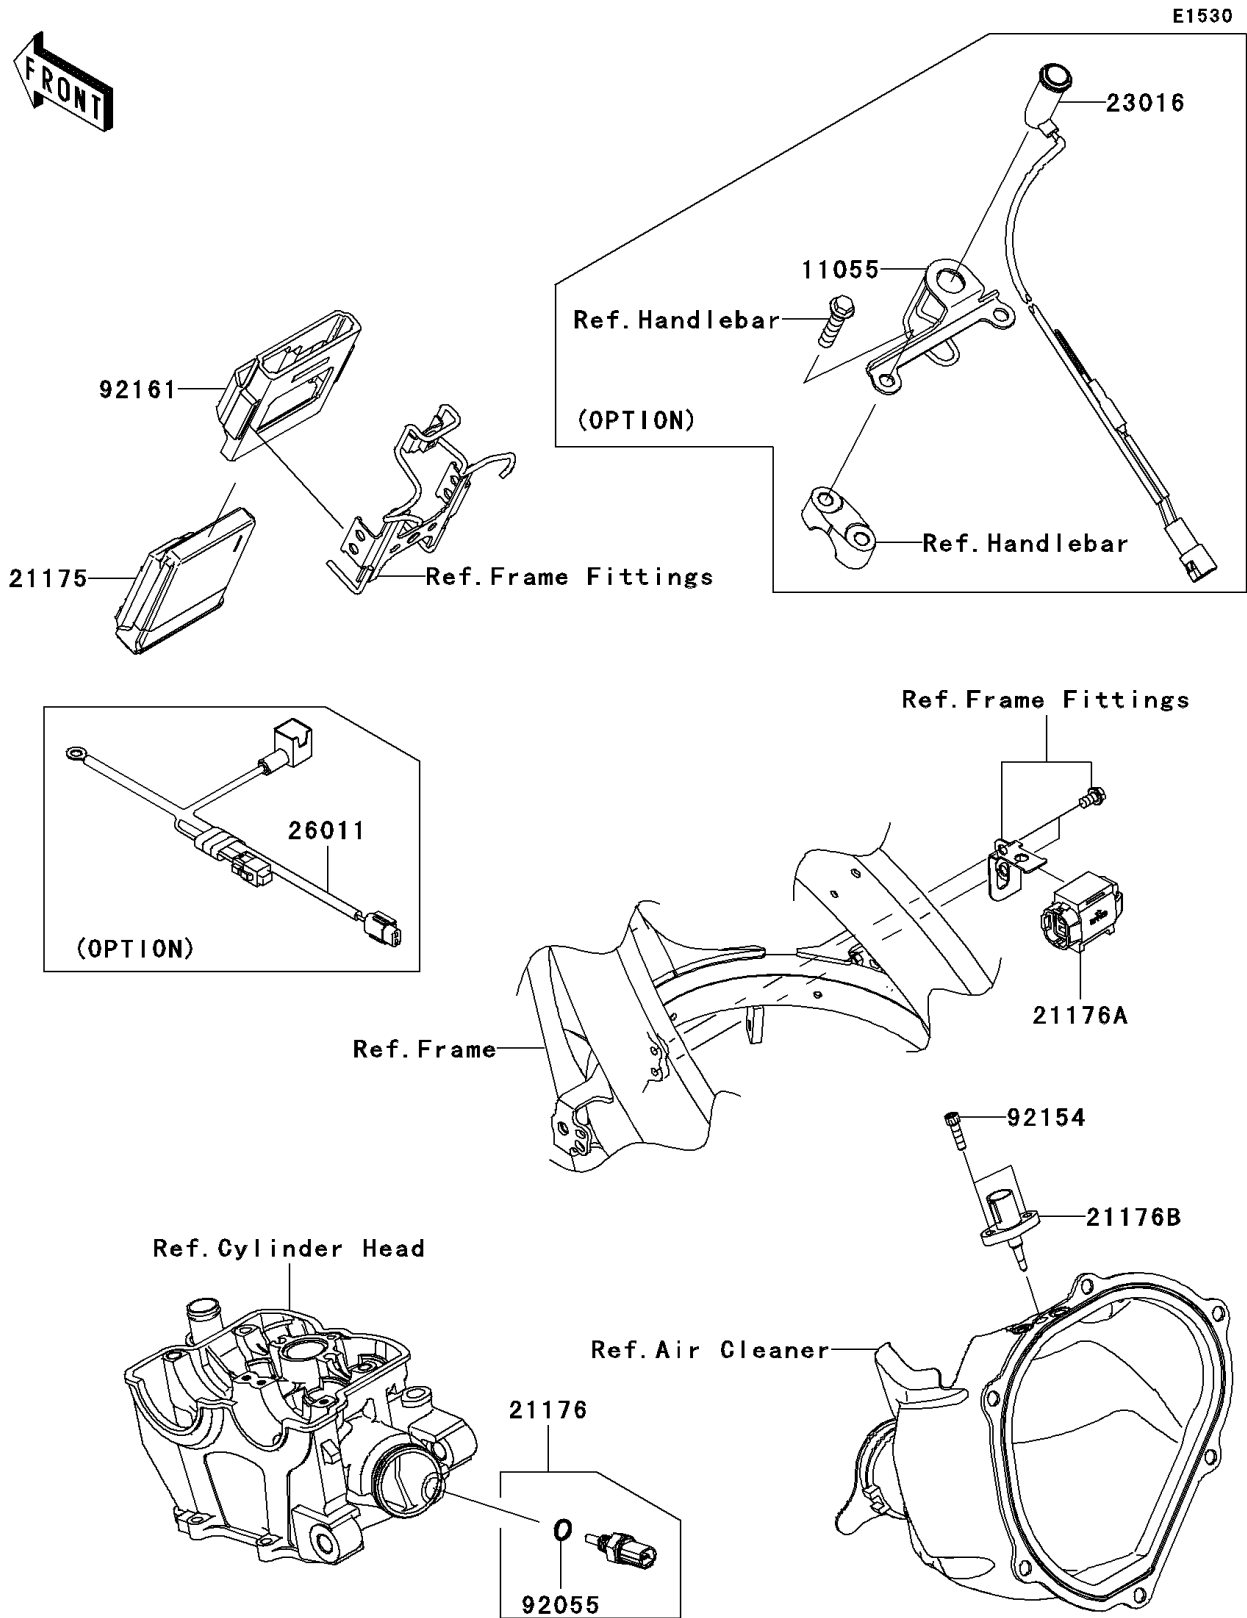

2012 KX™250F PARTS DIAGRAM

Fuel Injection

2012 KX™250F PARTS LIST

Fuel Injection

ITEM NAME	PART NUMBER	QUANTITY
BRACKET,FI WARNING LAMP (Ref # 11055)	11055-1673	1
CONTROL UNIT-ELECTRONIC (Ref # 21175)	21175-0710	1
SENSOR,WATER TEMP (Ref # 21176)	21176-0009	1
SENSOR,VEHICLE-DOWN (Ref # 21176A)	21176-0066	1
SENSOR,AIR TEMP (Ref # 21176B)	21176-0121	1
LAMP-ASSY,FI WARNING (Ref # 23016)	23016-0049	1
WIRE-LEAD,BAT. CONNECTION (Ref # 26011)	26011-0246	1
RING-O,9.5X1.9 (Ref # 92055)	92055-0016	1
BOLT,SOCKET,5X18 (Ref # 92154)	92154-0038	1
DAMPER,ECU (Ref # 92161)	92161-0976	1