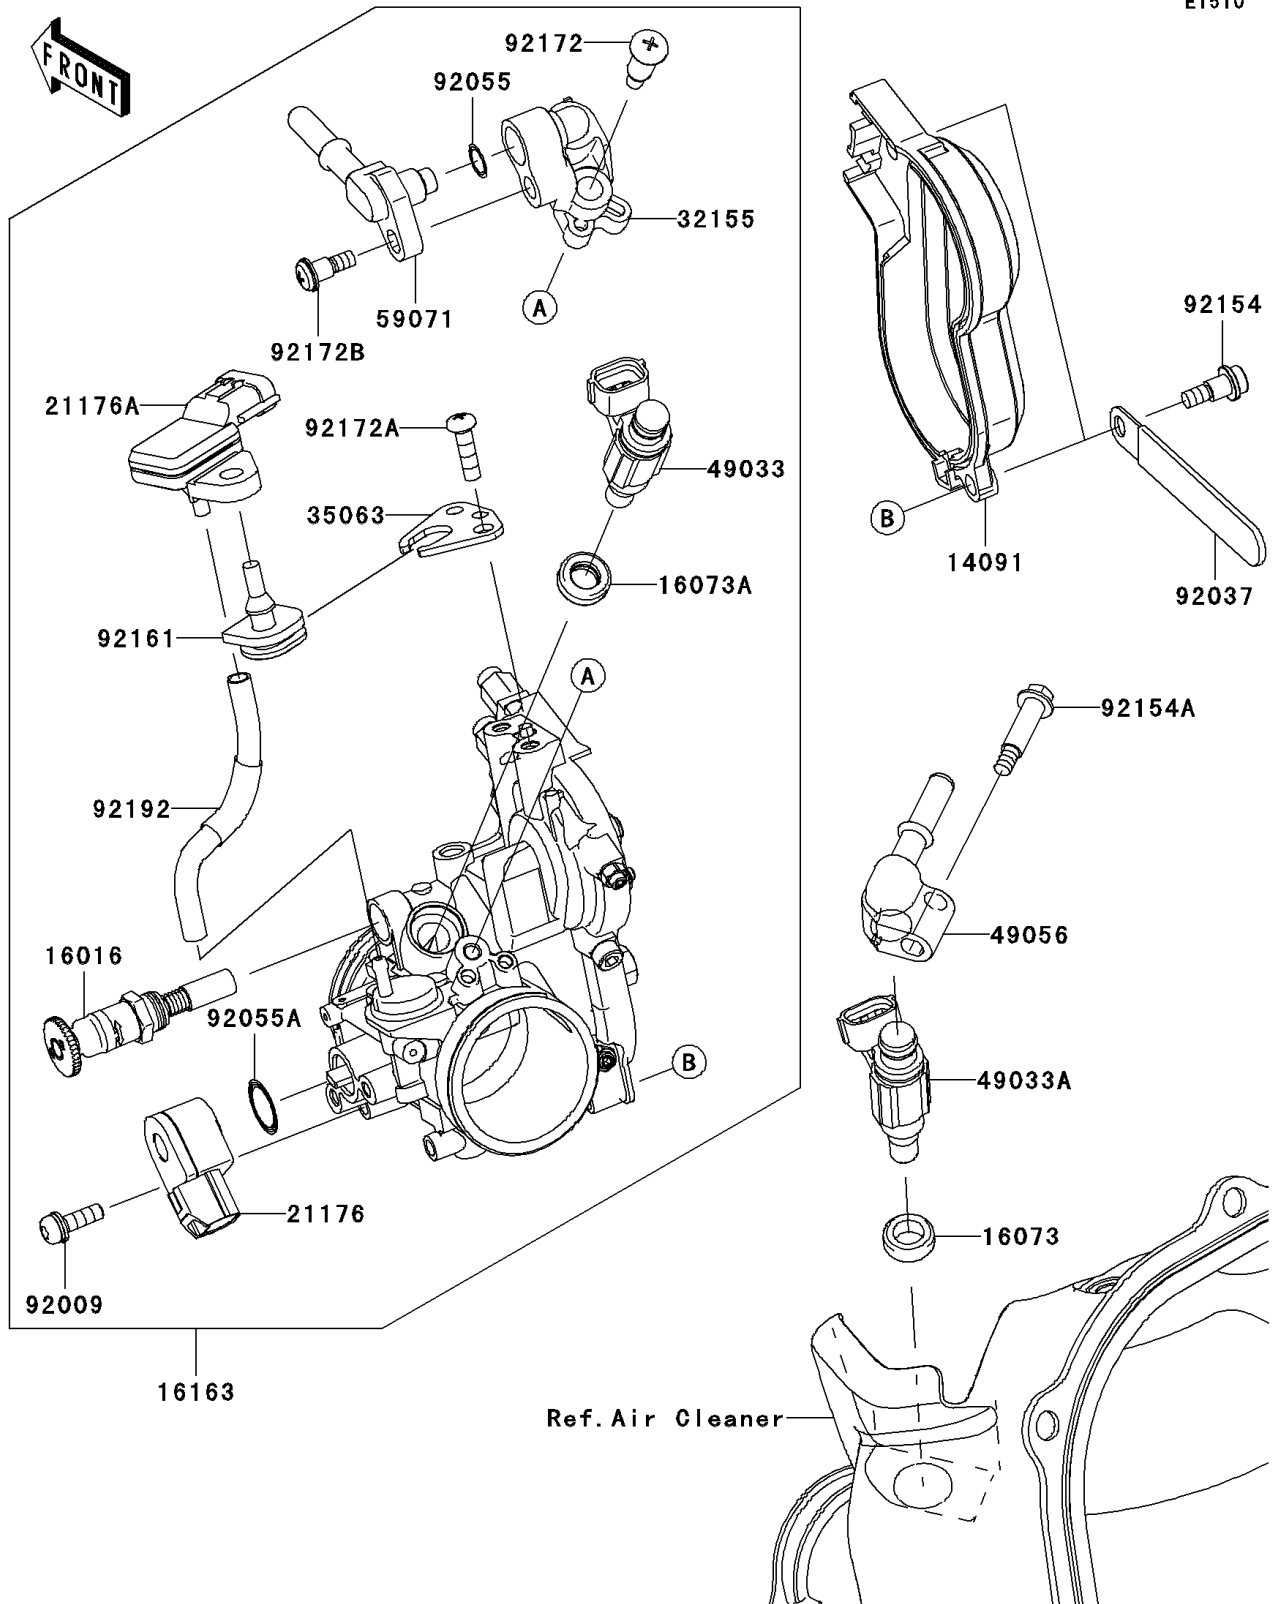

## 2012 KX™250F PARTS DIAGRAM

Throttle

## 2012 KX™250F PARTS LIST

Throttle

ITEM NAME	PART NUMBER	QUANTITY
COVER,THROTTLE DUST (Ref # 14091)	14091-1815	1
PLUNGER (Ref # 16016)	16016-0024	1
INSULATOR (Ref # 16073)	16073-0129	1
INSULATOR (Ref # 16073A)	16073-3707	1
THROTTLE-ASSY (Ref # 16163)	16163-0720	1
SENSOR,TPS (Ref # 21176)	21176-0001	1
SENSOR,PRESSURE (Ref # 21176A)	21176-0058	1
PIPE,FUEL (Ref # 32155)	32155-0112	1
STAY (Ref # 35063)	35063-0647	1
NOZZLE-INJECTION (Ref # 49033)	49033-0026	1
NOZZLE-INJECTION (Ref # 49033A)	49033-0556	1
PIPE-INJECTION (Ref # 49056)	49056-0557	1
JOINT (Ref # 59071)	59071-0071	1
SCREW,THROTTLE SENSOR (Ref # 92009)	92009-1981	1
CLAMP (Ref # 92037)	92037-1993	1
RING-O (Ref # 92055)	92055-0064	1
RING-O (Ref # 92055A)	92055-1671	1
BOLT (Ref # 92154)	92154-0243	1
BOLT,FLANGED,5X8 (Ref # 92154A)	92154-0753	1
DAMPER (Ref # 92161)	92161-0041	1
SCREW,PIPE INJECTION (Ref # 92172)	92172-0064	1
SCREW (Ref # 92172A)	92172-0438	1
SCREW (Ref # 92172B)	92172-0776	1
TUBE (Ref # 92192)	92192-0823	1