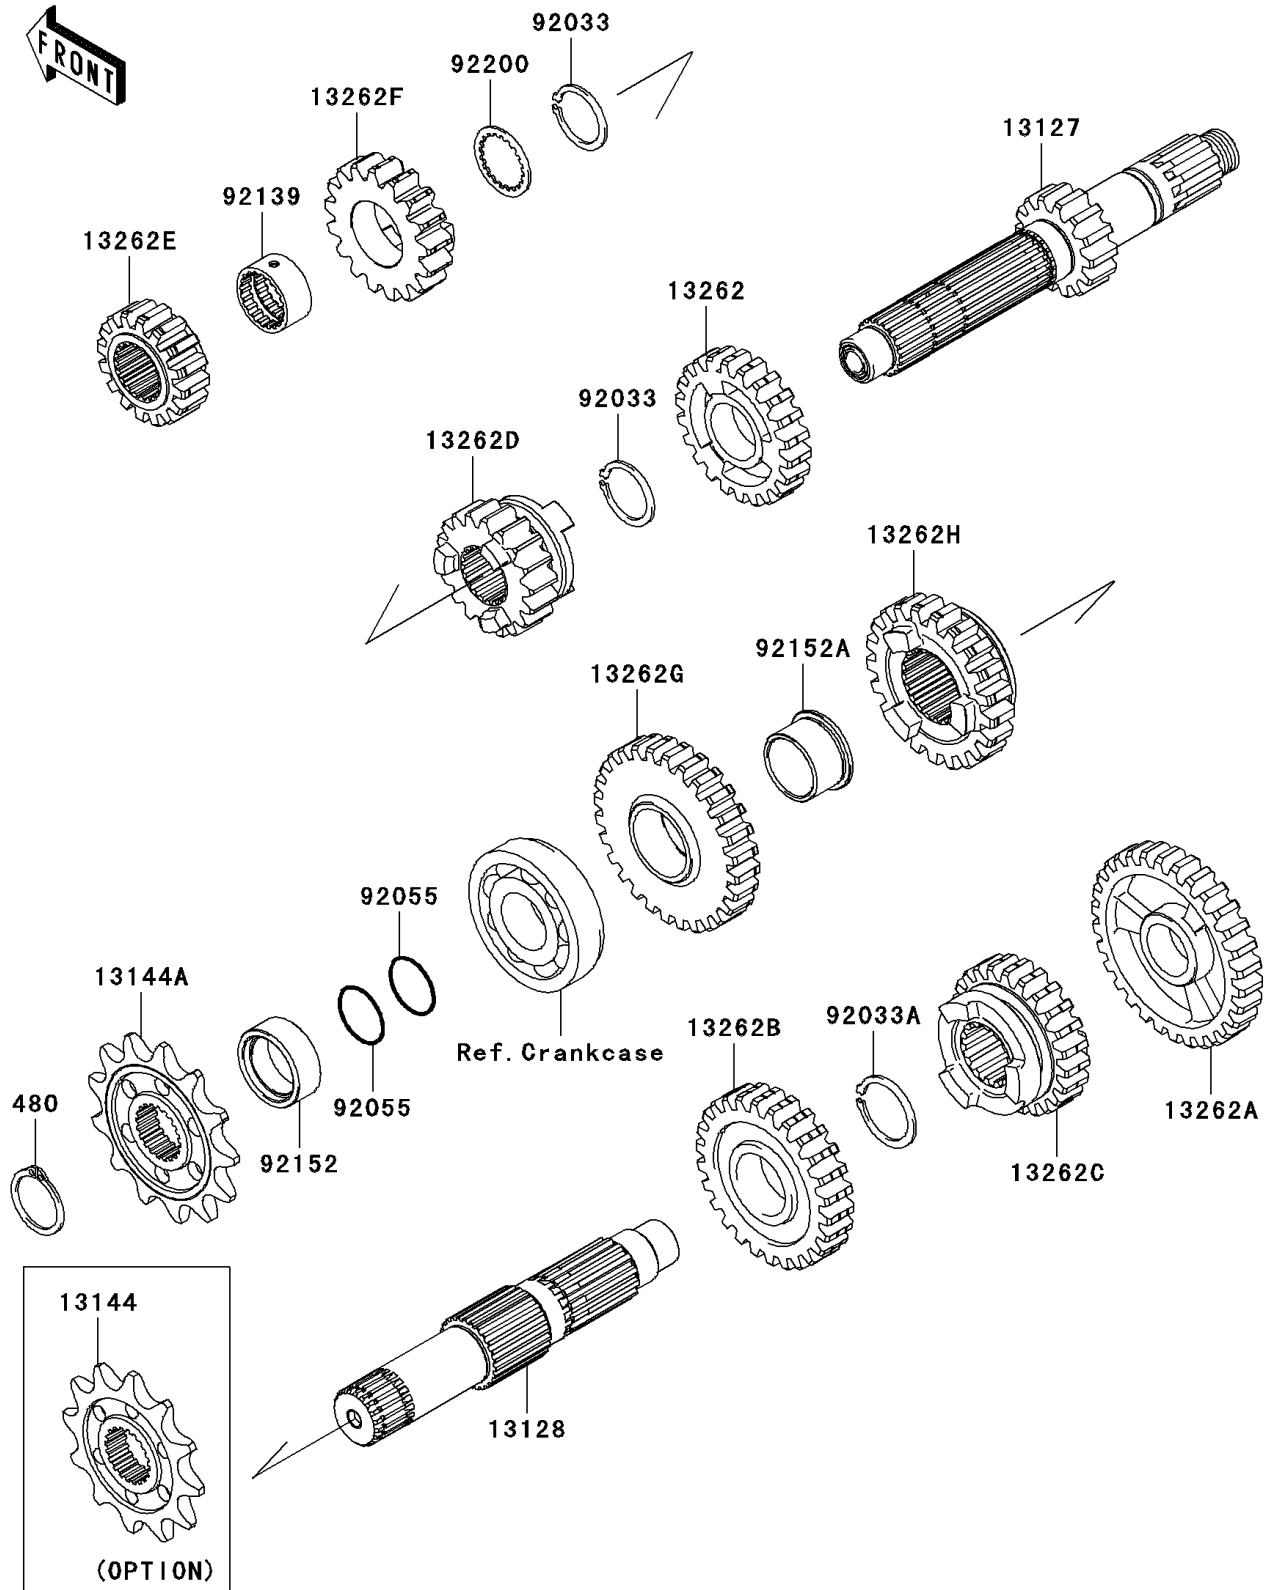

2012 KX™250F PARTS DIAGRAM

Transmission

E1361

2012 KX™250F PARTS LIST

Transmission

ITEM NAME	PART NUMBER	QUANTITY
CIRCLIP-TYPE-C,22MM (Ref # 480)	480J2200	1
SHAFT-TRANSMISSION INPUT,14T (Ref # 13127)	13127-0064	1
SHAFT-TRANSMISSION OUTPUT (Ref # 13128)	13128-0046	1
SPROCKET-OUTPUT,12T (Ref # 13144)	13144-0036	1
SPROCKET-OUTPUT,13T (Ref # 13144A)	13144-0064	1
GEAR,INPUT 5TH,22T (Ref # 13262)	13262-0671	1
GEAR,OUTPUT LOW,30T (Ref # 13262A)	13262-0672	1
GEAR,OUTPUT 3RD,26T (Ref # 13262B)	13262-0674	1
GEAR,OUTPUT 5TH,23T (Ref # 13262C)	13262-0676	1
GEAR,INPUT 3RD,18T (Ref # 13262D)	13262-0776	1
GEAR,INPUT 2ND,16T (Ref # 13262E)	13262-0839	1
GEAR,INPUT 4TH,17T (Ref # 13262F)	13262-0840	1
GEAR,OUTPUT 2ND,28T (Ref # 13262G)	13262-0841	1
GEAR,OUTPUT 4TH,21T (Ref # 13262H)	13262-0842	1
RING-SNAP (Ref # 92033)	92033-0057	1
RING-SNAP (Ref # 92033A)	92033-1270	1
RING-O,19.5X1.5 (Ref # 92055)	92055-055	1
BUSHING (Ref # 92139)	92139-0241	1
COLLAR,22X30X11.4 (Ref # 92152)	92152-0683	1
COLLAR (Ref # 92152A)	92152-0687	1
WASHER,22X26.6X1 (Ref # 92200)	92200-0442	1