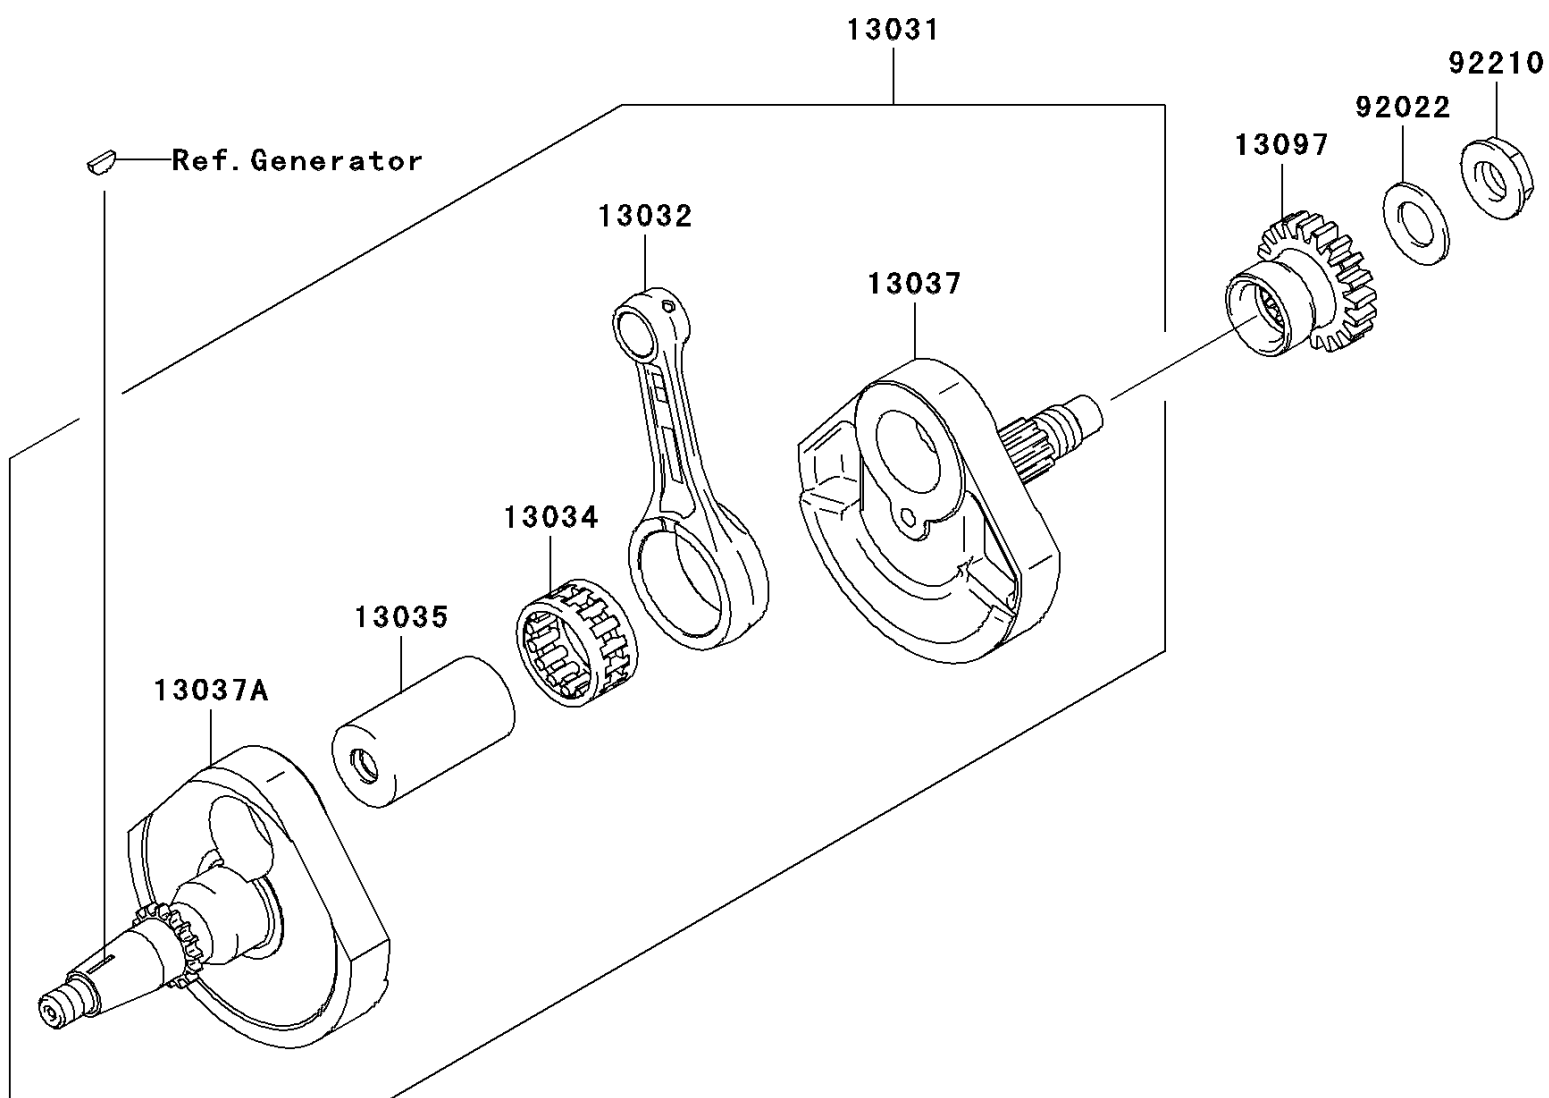

## 2012 KX™250F PARTS DIAGRAM

Crankshaft

E1321

## 2012 KX™250F PARTS LIST

Crankshaft

ITEM NAME	PART NUMBER	QUANTITY
CRANKSHAFT-COMP (Ref # 13031)	13031-0714	1
ROD-CONNECTING (Ref # 13032)	13032-0705	1
BEARING-BIG END,B4 (Ref # 13034)	13034-0019	1
PIN-CRANK (Ref # 13035)	13035-0022	1
CRANKSHAFT,RH (Ref # 13037)	13037-0155	1
CRANKSHAFT,LH (Ref # 13037A)	13037-0732	1
GEAR-PRIMARY SPUR,20T (Ref # 13097)	13097-0117	1
WASHER,16.3X29X1.75 (Ref # 92022)	92022-1356	1
NUT,LEFT HANDED,16MM (Ref # 92210)	92210-0350	1