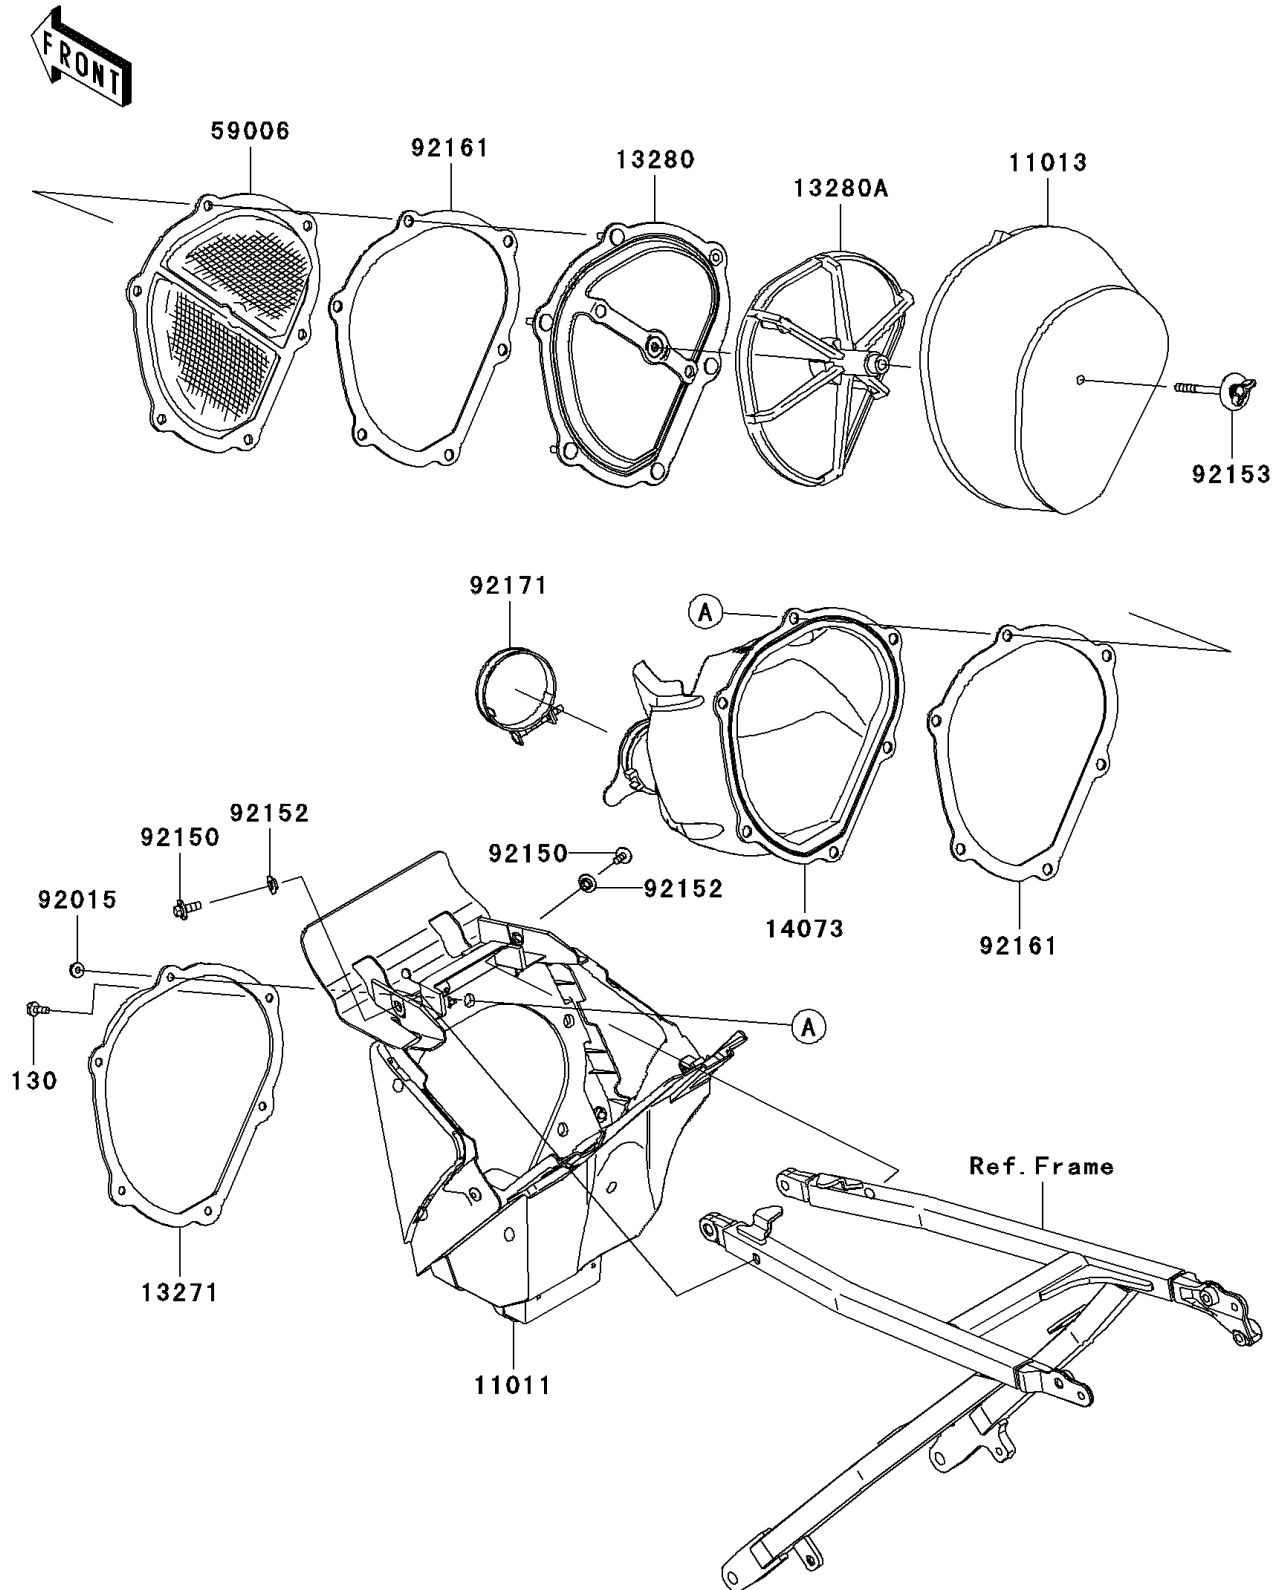

2012 KX™250F PARTS DIAGRAM

Air Cleaner

E1130

2012 KX™250F PARTS LIST

Air Cleaner

ITEM NAME	PART NUMBER	QUANTITY
BOLT-FLANGED,5X12 (Ref # 130)	130BA0512	1
CASE-AIR FILTER (Ref # 11011)	11011-0734	1
ELEMENT-AIR FILTER (Ref # 11013)	11013-0011	1
PLATE,DUCT FITTING (Ref # 13271)	13271-0730	1
HOLDER (Ref # 13280)	13280-0170	1
HOLDER,ELEMENT (Ref # 13280A)	13280-0383	1
DUCT (Ref # 14073)	14073-0710	1
ARRESTER-FLAME (Ref # 59006)	59006-0011	1
NUT,FLANGED,5MM (Ref # 92015)	92015-1259	1
BOLT,FLANGED,6X16 (Ref # 92150)	92150-1506	1
COLLAR (Ref # 92152)	92152-0275	1
BOLT,6X75 (Ref # 92153)	92153-0623	1
DAMPER (Ref # 92161)	92161-0213	1
CLAMP,57.5MM (Ref # 92171)	92171-1990	1